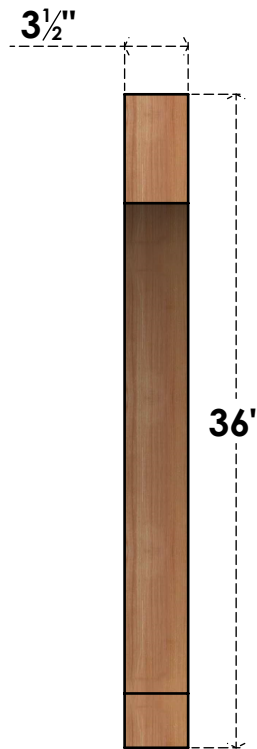

BRC04X36X36IMP00SWR

3 1/2"W X 36"D X 36"H IMPERIAL SMOOTH BRACE, WESTERN RED CEDAR

SIDE

FRONT

EKENA MILLWORK
 2300 WEST MAIN ST.
 CLARKSVILLE, TX 75426
 TOLL FREE: 866-607-0453
 WWW.EKENAMILLWORK.COM

NOTES

1. INSTALLATION TO BE COMPLETED IN ACCORDANCE WITH MANUFACTURER'S SPECIFICATIONS.
2. DRAWING MAY NOT BE TO SCALE
3. THIS DRAWING IS INTENDED FOR DESIGN AND PLANNING PURPOSES ONLY.
4. ALL INFORMATION CONTAINED HEREIN WAS CURRENT AT THE TIME OF DEVELOPMENT BUT MUST BE REVIEWED AND APPROVED BY THE PRODUCT MANUFACTURER TO BE CONSIDERED ACCURATE.
5. PRODUCTS ARE NOT KILN DRIED. THIS ITEM IS UNIQUE AND WILL CONTAIN THE NATURAL VARIATIONS THAT THE WOOD SPECIES OFFERS. THIS MAY RESULT IN VARIATIONS UP TO 1/4"