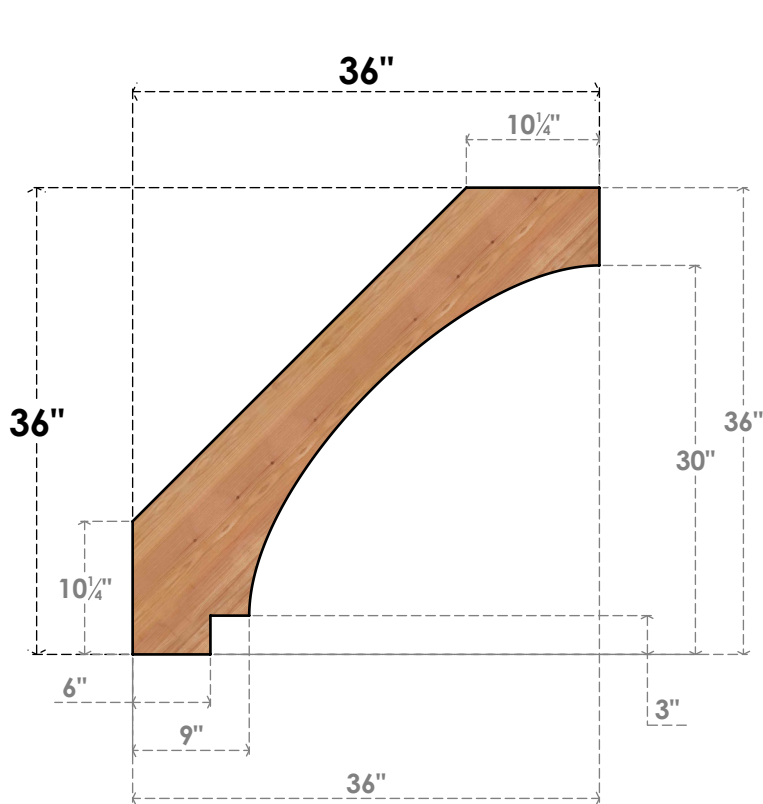

BRC04X36X36IMP00SWR

3 1/2"W X 36"D X 36"H IMPERIAL SMOOTH BRACE, WESTERN RED CEDAR

SIDE

FRONT

EKENA MILLWORK
 2300 WEST MAIN ST.
 CLARKSVILLE, TX 75426
 TOLL FREE: 866-607-0453
 WWW.EKENAMILLWORK.COM

NOTES