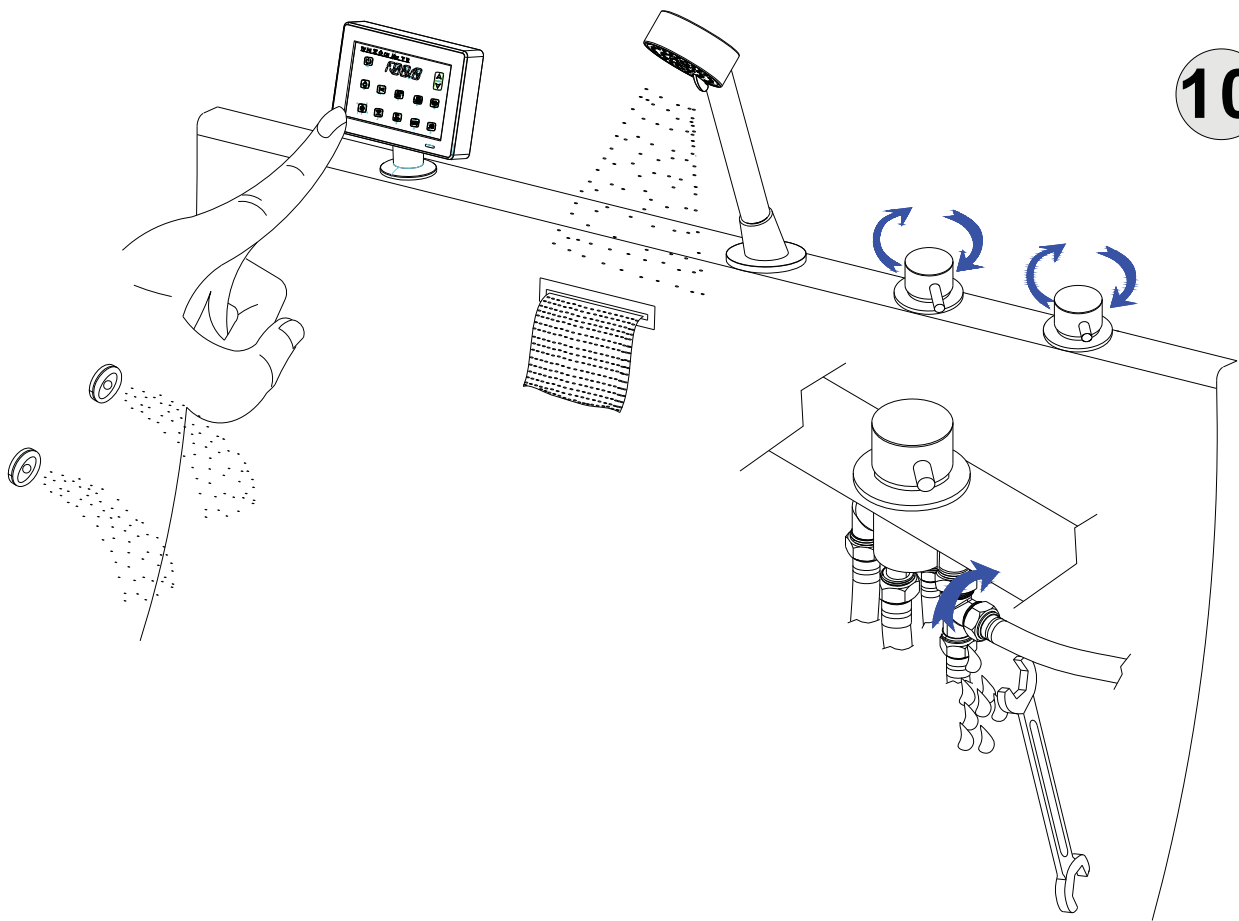

Installation manual

BT-084

Serial number:

Nr.	EN	Nr.	EN
1	Control panel	8	Sensor
2	Waterfall	9	Large jet
3	Hand shower	10	Air bottom jet
4	Function switch	11	Medium jet
5	Thermostatic switch	12	LED underwater light
6	Pillow	13	Drainer
7	Air regulator	14	Suction

All measurements are given in Inches
 Designs and sizes can vary. We accept no liability for errors,
 manufacturing tolerance and product changes.

1

2

3

4

5

6

7

8

9

10

Technical parameters

Rated voltage	AC220-240V 60Hz
Rated current	11.8 A
Normal rated power	2.6KW
Dimension water pipes	1/2"
Dimension drainage pipe	40mm
Max temperature hot water	176°F
Recommended hot water	149°F
Operating pressure	Max 0,8mPa (8 bar)
Recommended operating pressure	0,1-0,5 mPa (1-5 bar)

EN12764:2004+A1

Flowchart

1	Air regulator	8	Cold water supply
2	Thermostatic switch	9	Waterfall
3	Flow control switch	10	Jet
4	Function switch	11	Air pump
5	Hand shower	12	Water pump
6	Air bottom jet	13	Suction
7	Hot water supply		