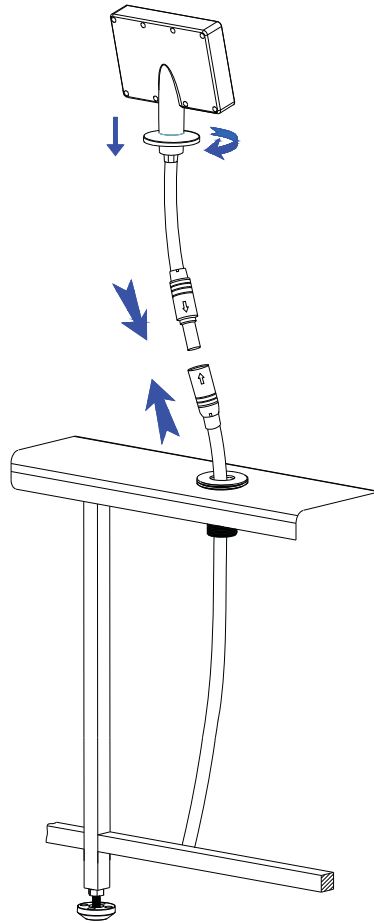

Installation manual

BT-084

Serial number:

Nr.	EN	Nr.	EN
1	Control panel	8	Sensor
2	Waterfall	9	Large jet
3	Hand shower	10	Air bottom jet
4	Function switch	11	Medium jet
5	Thermostatic switch	12	LED underwater light
6	Pillow	13	Drainer
7	Air regulator	14	Suction

All measurements are given in Inches
 Designs and sizes can vary. We accept no liability for errors,
 manufacturing tolerance and product changes.

1

2

3

4

5

6

7

8

9

10

Technical parameters

Rated voltage	AC220-240V 60Hz
Rated current	11.8 A
Normal rated power	2.6KW
Dimension water pipes	1/2"
Dimension drainage pipe	40mm
Max temperature hot water	176°F
Recommended hot water	149°F
Operating pressure	Max 0,8mPa (8 bar)
Recommended operating pressure	0,1-0,5 mPa (1-5 bar)

EN12764:2004+A1

Flowchart

1	Air regulator	8	Cold water supply
2	Thermostatic switch	9	Waterfall
3	Flow control switch	10	Jet
4	Function switch	11	Air pump
5	Hand shower	12	Water pump
6	Air bottom jet	13	Suction
7	Hot water supply		