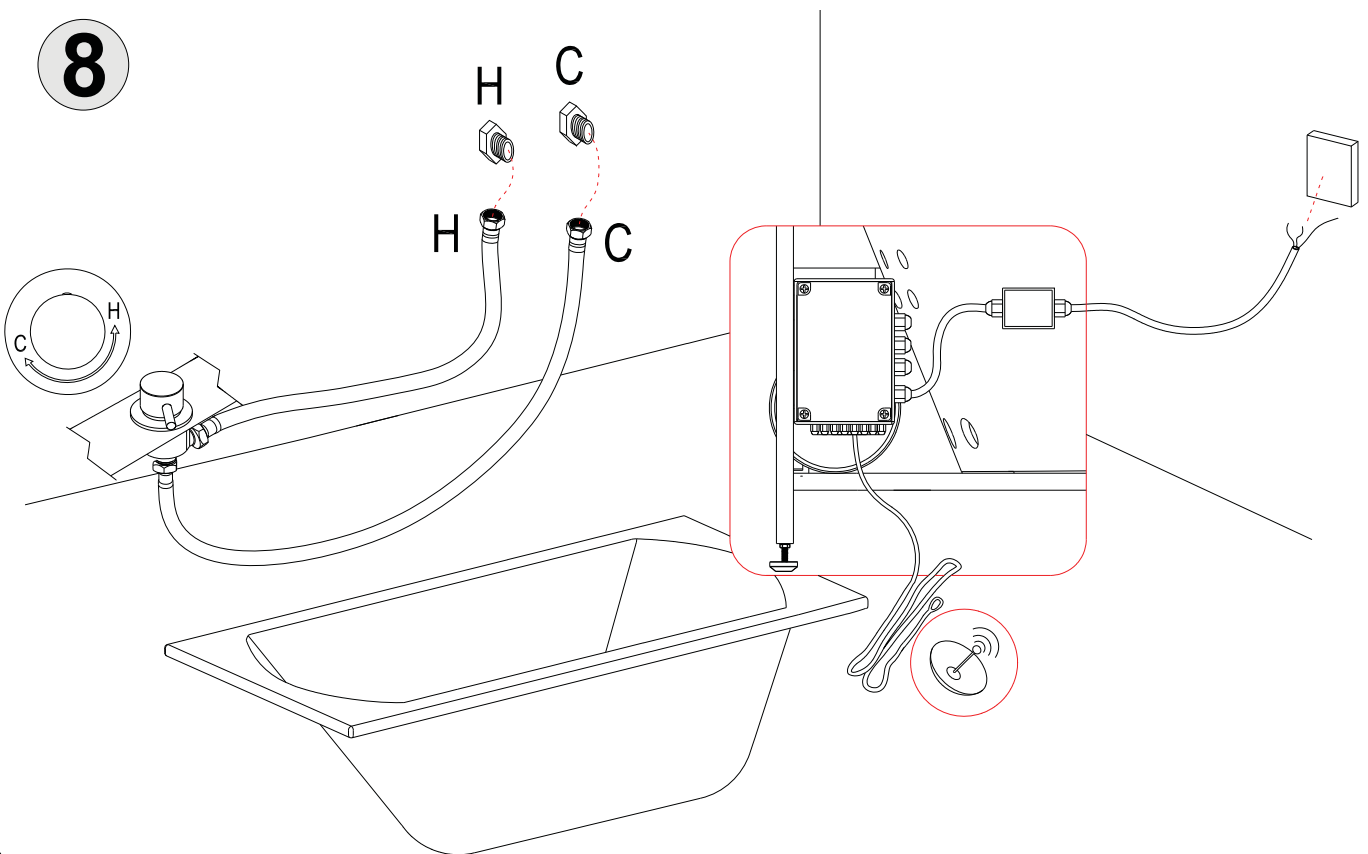

Installation manual

BT-084

Serial number:

Nr.	EN	Nr.	EN
1	Control panel	8	Sensor
2	Waterfall	9	Large jet
3	Hand shower	10	Air bottom jet
4	Function switch	11	Medium jet
5	Thermostatic switch	12	LED underwater light
6	Pillow	13	Drainer
7	Air regulator	14	Suction

All measurements are given in Inches
 Designs and sizes can vary. We accept no liability for errors,
 manufacturing tolerance and product changes.

1

2

3

4

5

6

7

8

9

10

Technical parameters

Rated voltage	AC220-240V 60Hz
Rated current	11.8 A
Normal rated power	2.6KW
Dimension water pipes	1/2"
Dimension drainage pipe	40mm
Max temperature hot water	176°F
Recommended hot water	149°F
Operating pressure	Max 0,8mPa (8 bar)
Recommended operating pressure	0,1-0,5 mPa (1-5 bar)

EN12764:2004+A1

Flowchart

1	Air regulator	8	Cold water supply
2	Thermostatic switch	9	Waterfall
3	Flow control switch	10	Jet
4	Function switch	11	Air pump
5	Hand shower	12	Water pump
6	Air bottom jet	13	Suction
7	Hot water supply		