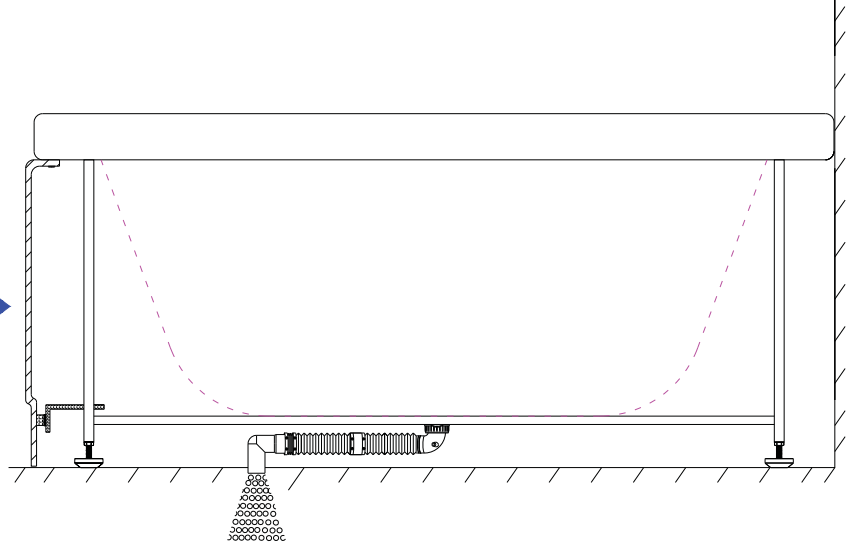

Installation manual

BT-084

Serial number:

Nr.	EN	Nr.	EN
1	Control panel	8	Sensor
2	Waterfall	9	Large jet
3	Hand shower	10	Air bottom jet
4	Function switch	11	Medium jet
5	Thermostatic switch	12	LED underwater light
6	Pillow	13	Drainer
7	Air regulator	14	Suction

All measurements are given in Inches
 Designs and sizes can vary. We accept no liability for errors,
 manufacturing tolerance and product changes.

1

2

3

4

5

6

7

8

9

10

Technical parameters

Rated voltage	AC220-240V 60Hz
Rated current	11.8 A
Normal rated power	2.6KW
Dimension water pipes	1/2"
Dimension drainage pipe	40mm
Max temperature hot water	176°F
Recommended hot water	149°F
Operating pressure	Max 0,8mPa (8 bar)
Recommended operating pressure	0,1-0,5 mPa (1-5 bar)