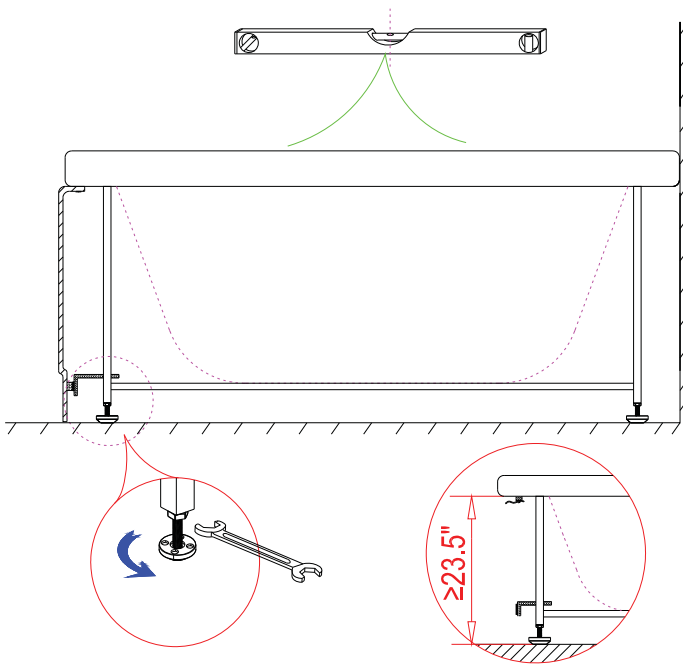

Installation manual

BT-084

Serial number:

Nr.	EN	Nr.	EN
1	Control panel	8	Sensor
2	Waterfall	9	Large jet
3	Hand shower	10	Air bottom jet
4	Function switch	11	Medium jet
5	Thermostatic switch	12	LED underwater light
6	Pillow	13	Drainer
7	Air regulator	14	Suction

All measurements are given in Inches
 Designs and sizes can vary. We accept no liability for errors,
 manufacturing tolerance and product changes.

1

2

3

4

5

6

7

8

9

10

Technical parameters

Rated voltage	AC220-240V 60Hz
Rated current	11.8 A
Normal rated power	2.6KW
Dimension water pipes	1/2"
Dimension drainage pipe	40mm
Max temperature hot water	176°F
Recommended hot water	149°F
Operating pressure	Max 0,8mPa (8 bar)
Recommended operating pressure	0,1-0,5 mPa (1-5 bar)