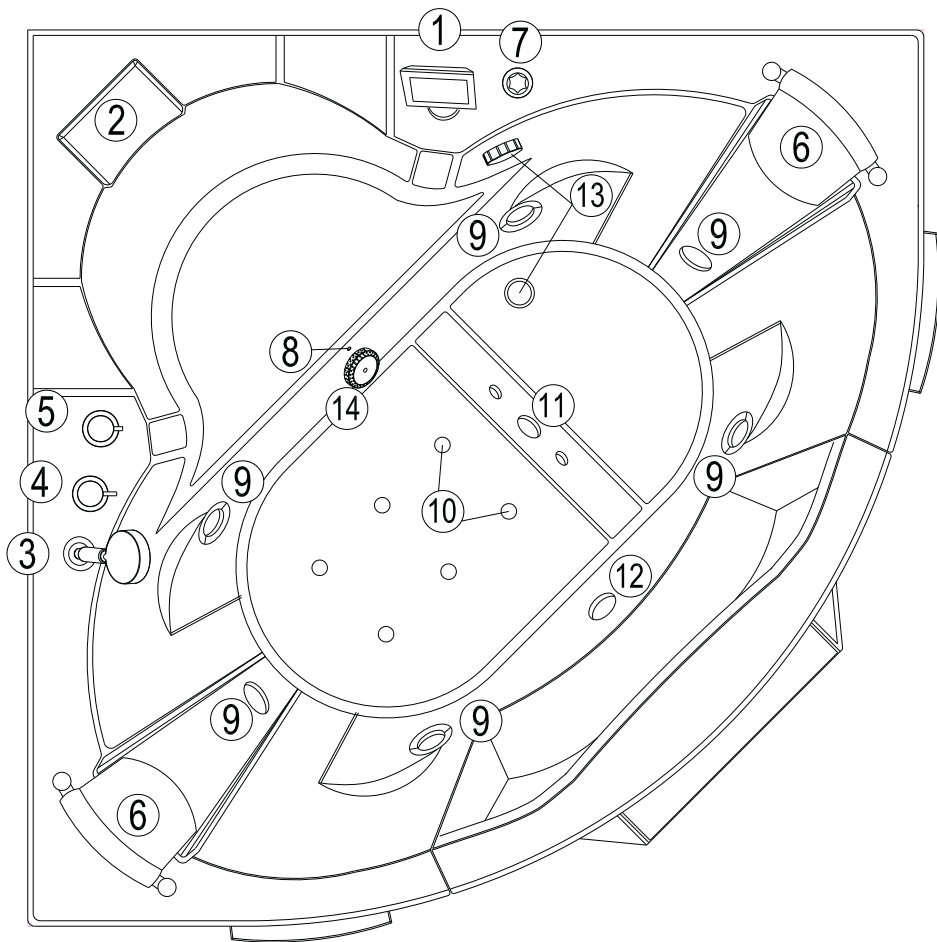

Installation manual

BT-084

Serial number:

Nr.	EN	Nr.	EN
1	Control panel	8	Sensor
2	Waterfall	9	Large jet
3	Hand shower	10	Air bottom jet
4	Function switch	11	Medium jet
5	Thermostatic switch	12	LED underwater light
6	Pillow	13	Drainer
7	Air regulator	14	Suction

All measurements are given in Inches
 Designs and sizes can vary. We accept no liability for errors,
 manufacturing tolerance and product changes.

1

2

3

4

5

6

7

8

9

10

Technical parameters

Rated voltage	AC220-240V 60Hz
Rated current	11.8 A
Normal rated power	2.6KW
Dimension water pipes	1/2"
Dimension drainage pipe	40mm
Max temperature hot water	176°F
Recommended hot water	149°F
Operating pressure	Max 0,8mPa (8 bar)
Recommended operating pressure	0,1-0,5 mPa (1-5 bar)

EN12764:2004+A1

Flowchart

1	Air regulator	8	Cold water supply
2	Thermostatic switch	9	Waterfall
3	Flow control switch	10	Jet
4	Function switch	11	Air pump
5	Hand shower	12	Water pump
6	Air bottom jet	13	Suction
7	Hot water supply		