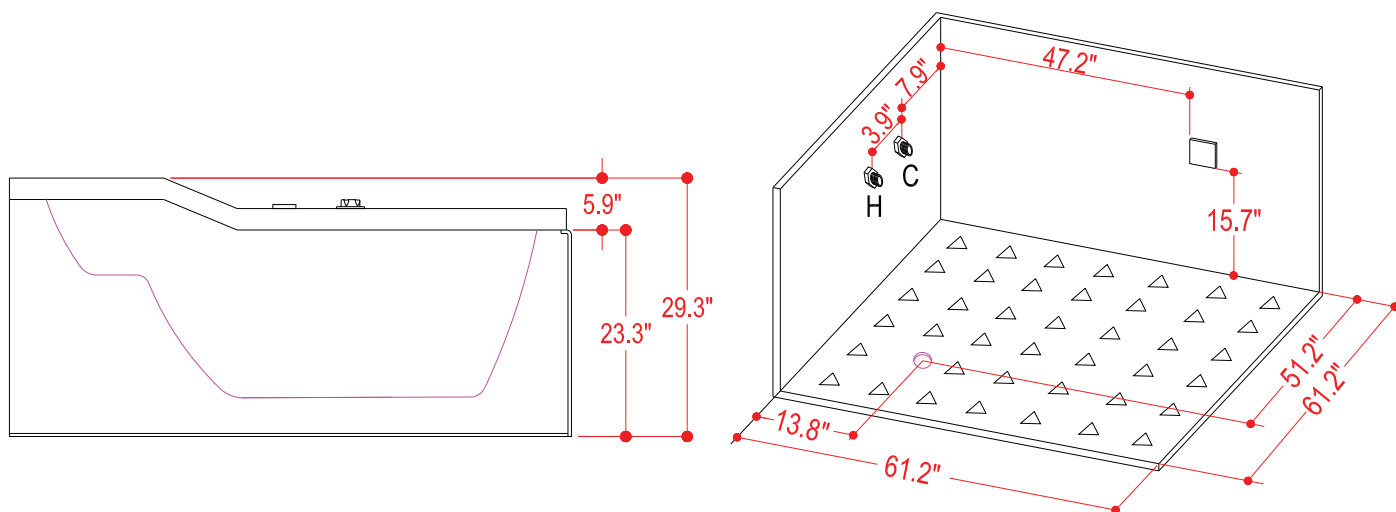

Installation manual

BT-084

Serial number:

Nr.	EN	Nr.	EN
1	Control panel	8	Sensor
2	Waterfall	9	Large jet
3	Hand shower	10	Air bottom jet
4	Function switch	11	Medium jet
5	Thermostatic switch	12	LED underwater light
6	Pillow	13	Drainer
7	Air regulator	14	Suction

All measurements are given in Inches
 Designs and sizes can vary. We accept no liability for errors,
 manufacturing tolerance and product changes.

1

2

3

4

5

6

7

8

9

10

Technical parameters

Rated voltage	AC220-240V 60Hz
Rated current	11.8 A
Normal rated power	2.6KW
Dimension water pipes	1/2"
Dimension drainage pipe	40mm
Max temperature hot water	176°F
Recommended hot water	149°F
Operating pressure	Max 0,8mPa (8 bar)
Recommended operating pressure	0,1-0,5 mPa (1-5 bar)