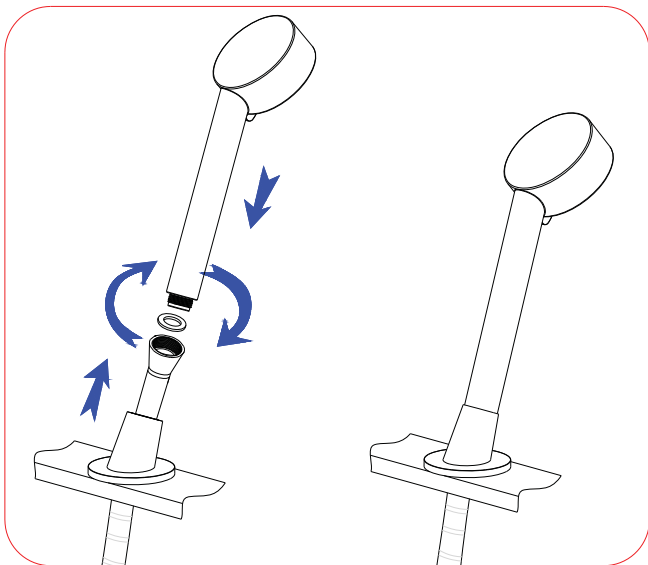

Installation manual

BT-084

Serial number:

Nr.	EN	Nr.	EN
1	Control panel	8	Sensor
2	Waterfall	9	Large jet
3	Hand shower	10	Air bottom jet
4	Function switch	11	Medium jet
5	Thermostatic switch	12	LED underwater light
6	Pillow	13	Drainer
7	Air regulator	14	Suction

All measurements are given in Inches
 Designs and sizes can vary. We accept no liability for errors,
 manufacturing tolerance and product changes.

1

2

3

4

5

6

7

EN12764:2004+A1

Flowchart

1	Air regulator	8	Cold water supply
2	Thermostatic switch	9	Waterfall
3	Flow control switch	10	Jet
4	Function switch	11	Air pump
5	Hand shower	12	Water pump
6	Air bottom jet	13	Suction
7	Hot water supply		