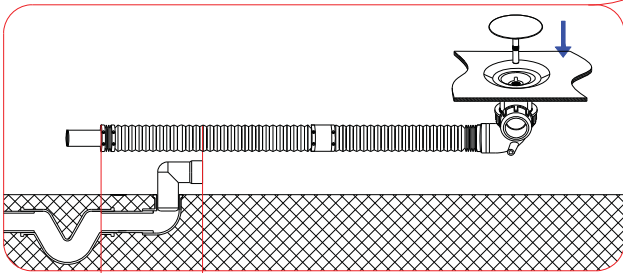

Installation manual

BT-084

Serial number:

Nr.	EN	Nr.	EN
1	Control panel	8	Sensor
2	Waterfall	9	Large jet
3	Hand shower	10	Air bottom jet
4	Function switch	11	Medium jet
5	Thermostatic switch	12	LED underwater light
6	Pillow	13	Drainer
7	Air regulator	14	Suction

All measurements are given in Inches
 Designs and sizes can vary. We accept no liability for errors,
 manufacturing tolerance and product changes.

1

2

3

4

5

6

7

8

9

10

Technical parameters

Rated voltage	AC220-240V 60Hz
Rated current	11.8 A
Normal rated power	2.6KW
Dimension water pipes	1/2"
Dimension drainage pipe	40mm
Max temperature hot water	176°F
Recommended hot water	149°F
Operating pressure	Max 0,8mPa (8 bar)
Recommended operating pressure	0,1-0,5 mPa (1-5 bar)

EN12764:2004+A1

Flowchart

1	Air regulator	8	Cold water supply
2	Thermostatic switch	9	Waterfall
3	Flow control switch	10	Jet
4	Function switch	11	Air pump
5	Hand shower	12	Water pump
6	Air bottom jet	13	Suction
7	Hot water supply		