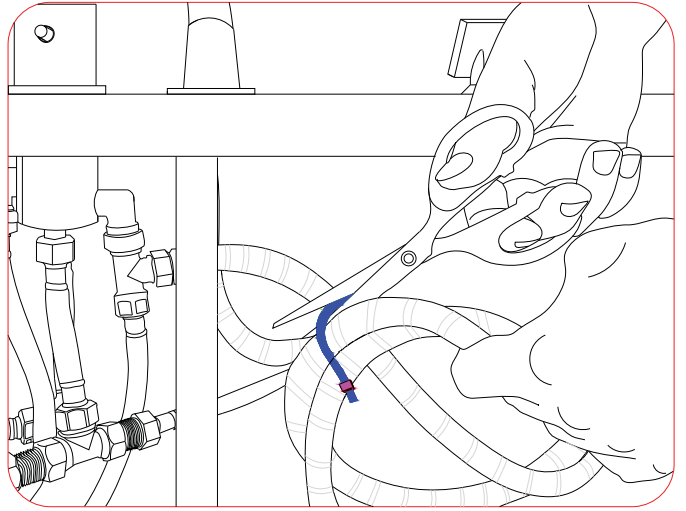

Installation manual

BT-084

Serial number:

Nr.	EN	Nr.	EN
1	Control panel	8	Sensor
2	Waterfall	9	Large jet
3	Hand shower	10	Air bottom jet
4	Function switch	11	Medium jet
5	Thermostatic switch	12	LED underwater light
6	Pillow	13	Drainer
7	Air regulator	14	Suction

All measurements are given in Inches
 Designs and sizes can vary. We accept no liability for errors,
 manufacturing tolerance and product changes.

1

2

3

4

5

6

7

EN12764:2004+A1

Flowchart

1	Air regulator	8	Cold water supply
2	Thermostatic switch	9	Waterfall
3	Flow control switch	10	Jet
4	Function switch	11	Air pump
5	Hand shower	12	Water pump
6	Air bottom jet	13	Suction
7	Hot water supply		