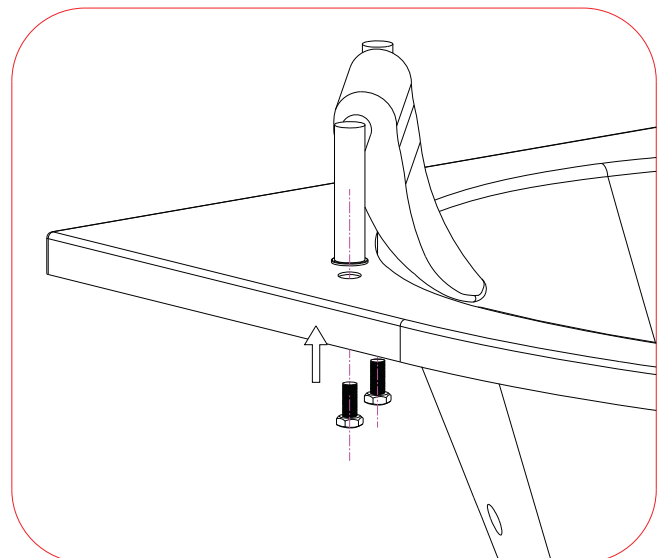

Installation manual

BT-084

Serial number:

Nr.	EN	Nr.	EN
1	Control panel	8	Sensor
2	Waterfall	9	Large jet
3	Hand shower	10	Air bottom jet
4	Function switch	11	Medium jet
5	Thermostatic switch	12	LED underwater light
6	Pillow	13	Drainer
7	Air regulator	14	Suction

All measurements are given in Inches
 Designs and sizes can vary. We accept no liability for errors,
 manufacturing tolerance and product changes.

1

2

3

4

5

6

7