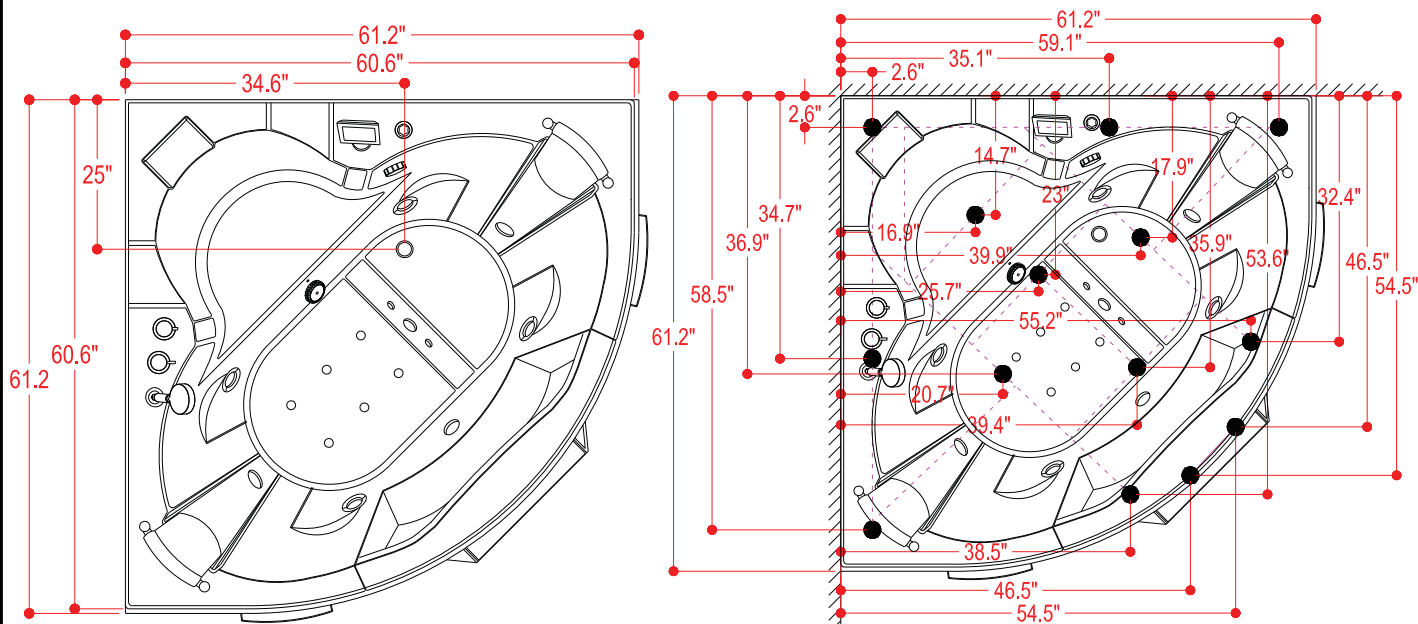

Installation manual

BT-084

Serial number:

Nr.	EN	Nr.	EN
1	Control panel	8	Sensor
2	Waterfall	9	Large jet
3	Hand shower	10	Air bottom jet
4	Function switch	11	Medium jet
5	Thermostatic switch	12	LED underwater light
6	Pillow	13	Drainer
7	Air regulator	14	Suction

All measurements are given in Inches
 Designs and sizes can vary. We accept no liability for errors,
 manufacturing tolerance and product changes.

1

2

3

4

5

6

7

8

9

10

Technical parameters

Rated voltage	AC220-240V 60Hz
Rated current	11.8 A
Normal rated power	2.6KW
Dimension water pipes	1/2"
Dimension drainage pipe	40mm
Max temperature hot water	176°F
Recommended hot water	149°F
Operating pressure	Max 0,8mPa (8 bar)
Recommended operating pressure	0,1-0,5 mPa (1-5 bar)

EN12764:2004+A1

Flowchart

1	Air regulator	8	Cold water supply
2	Thermostatic switch	9	Waterfall
3	Flow control switch	10	Jet
4	Function switch	11	Air pump
5	Hand shower	12	Water pump
6	Air bottom jet	13	Suction
7	Hot water supply		