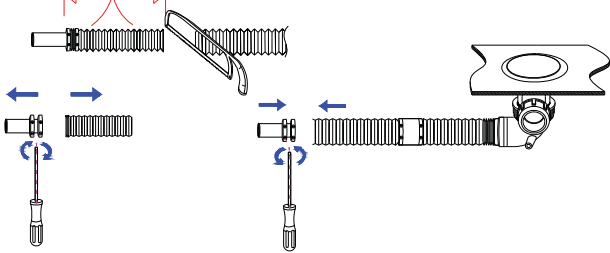

Installation manual

BT-084

Serial number:

Nr.	EN	Nr.	EN
1	Control panel	8	Sensor
2	Waterfall	9	Large jet
3	Hand shower	10	Air bottom jet
4	Function switch	11	Medium jet
5	Thermostatic switch	12	LED underwater light
6	Pillow	13	Drainer
7	Air regulator	14	Suction

All measurements are given in Inches
 Designs and sizes can vary. We accept no liability for errors,
 manufacturing tolerance and product changes.

1

2

3

4

5

6

7

EN12764:2004+A1

Flowchart

1	Air regulator	8	Cold water supply
2	Thermostatic switch	9	Waterfall
3	Flow control switch	10	Jet
4	Function switch	11	Air pump
5	Hand shower	12	Water pump
6	Air bottom jet	13	Suction
7	Hot water supply		