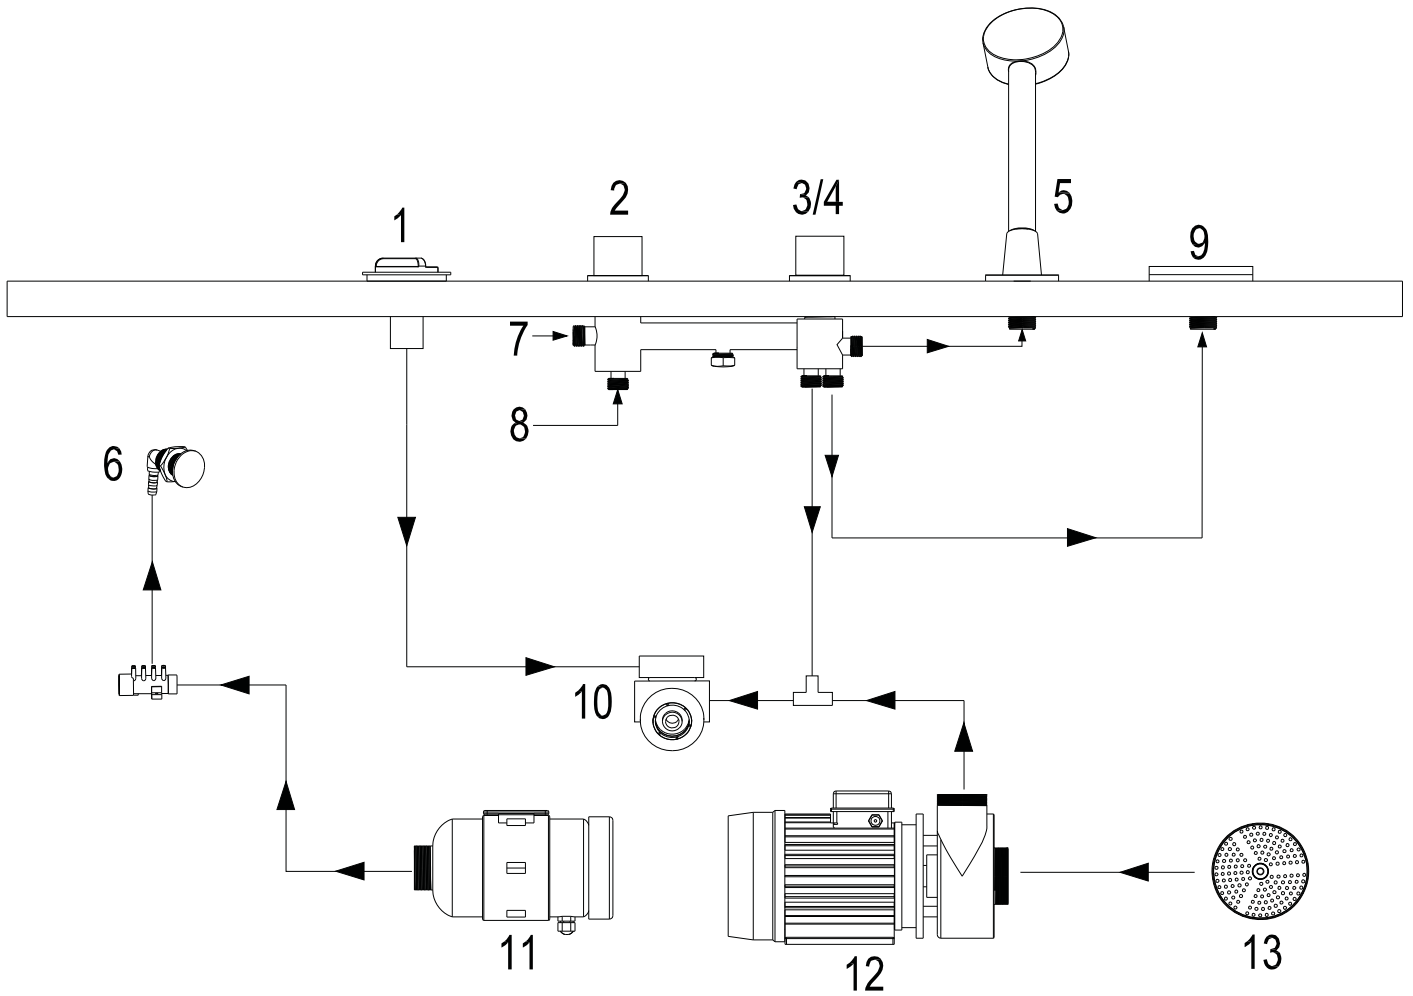

Installation manual

BT-084

Serial number:

Nr.	EN	Nr.	EN
1	Control panel	8	Sensor
2	Waterfall	9	Large jet
3	Hand shower	10	Air bottom jet
4	Function switch	11	Medium jet
5	Thermostatic switch	12	LED underwater light
6	Pillow	13	Drainer
7	Air regulator	14	Suction

8

9

10

Technical parameters

Rated voltage	AC220-240V 60Hz
Rated current	11.8 A
Normal rated power	2.6KW
Dimension water pipes	1/2"
Dimension drainage pipe	40mm
Max temperature hot water	176°F
Recommended hot water	149°F
Operating pressure	Max 0,8mPa (8 bar)
Recommended operating pressure	0,1-0,5 mPa (1-5 bar)

EN12764:2004+A1

Flowchart

1	Air regulator	8	Cold water supply
2	Thermostatic switch	9	Waterfall
3	Flow control switch	10	Jet
4	Function switch	11	Air pump
5	Hand shower	12	Water pump
6	Air bottom jet	13	Suction
7	Hot water supply		