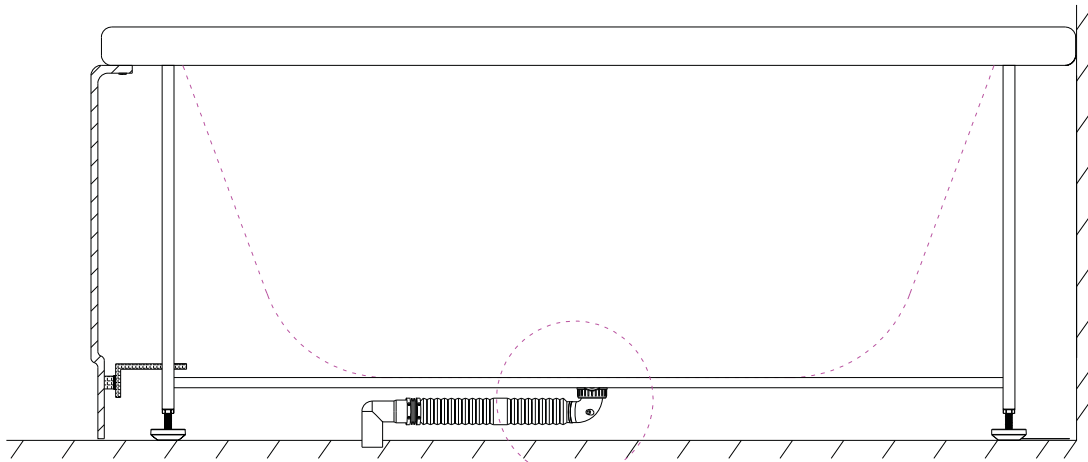

Installation manual

BT-084

Serial number:

Nr.	EN	Nr.	EN
1	Control panel	8	Sensor
2	Waterfall	9	Large jet
3	Hand shower	10	Air bottom jet
4	Function switch	11	Medium jet
5	Thermostatic switch	12	LED underwater light
6	Pillow	13	Drainer
7	Air regulator	14	Suction

All measurements are given in Inches
 Designs and sizes can vary. We accept no liability for errors,
 manufacturing tolerance and product changes.

1

2

3

4

5

6

7

8

9

10

Technical parameters

Rated voltage	AC220-240V 60Hz
Rated current	11.8 A
Normal rated power	2.6KW
Dimension water pipes	1/2"
Dimension drainage pipe	40mm
Max temperature hot water	176°F
Recommended hot water	149°F
Operating pressure	Max 0,8mPa (8 bar)
Recommended operating pressure	0,1-0,5 mPa (1-5 bar)