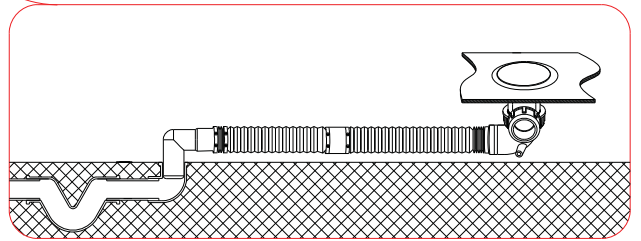

Installation manual

BT-084

Serial number:

Nr.	EN	Nr.	EN
1	Control panel	8	Sensor
2	Waterfall	9	Large jet
3	Hand shower	10	Air bottom jet
4	Function switch	11	Medium jet
5	Thermostatic switch	12	LED underwater light
6	Pillow	13	Drainer
7	Air regulator	14	Suction

All measurements are given in Inches
 Designs and sizes can vary. We accept no liability for errors,
 manufacturing tolerance and product changes.

1

2

3

4

5

6

7

8

9

10

Technical parameters

Rated voltage	AC220-240V 60Hz
Rated current	11.8 A
Normal rated power	2.6KW
Dimension water pipes	1/2"
Dimension drainage pipe	40mm
Max temperature hot water	176°F
Recommended hot water	149°F
Operating pressure	Max 0,8mPa (8 bar)
Recommended operating pressure	0,1-0,5 mPa (1-5 bar)