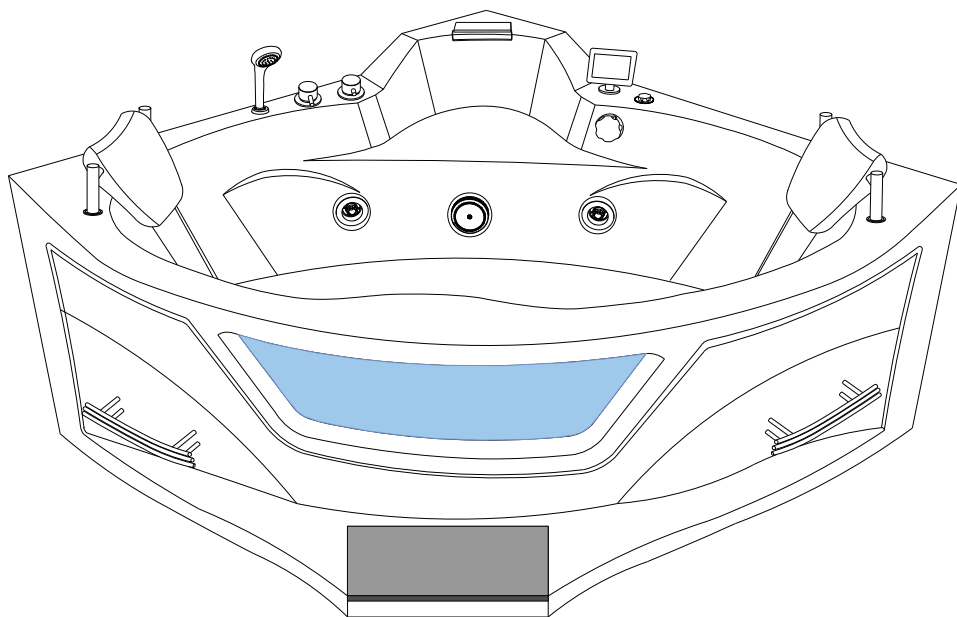

Installation manual

BT-084

Serial number:

Nr.	EN	Nr.	EN
1	Control panel	8	Sensor
2	Waterfall	9	Large jet
3	Hand shower	10	Air bottom jet
4	Function switch	11	Medium jet
5	Thermostatic switch	12	LED underwater light
6	Pillow	13	Drainer
7	Air regulator	14	Suction

All measurements are given in Inches
 Designs and sizes can vary. We accept no liability for errors,
 manufacturing tolerance and product changes.

1

2

3

4

5

6

7

8

9

10

Technical parameters

Rated voltage	AC220-240V 60Hz
Rated current	11.8 A
Normal rated power	2.6KW
Dimension water pipes	1/2"
Dimension drainage pipe	40mm
Max temperature hot water	176°F
Recommended hot water	149°F
Operating pressure	Max 0,8mPa (8 bar)
Recommended operating pressure	0,1-0,5 mPa (1-5 bar)

EN12764:2004+A1

Flowchart

1	Air regulator	8	Cold water supply
2	Thermostatic switch	9	Waterfall
3	Flow control switch	10	Jet
4	Function switch	11	Air pump
5	Hand shower	12	Water pump
6	Air bottom jet	13	Suction
7	Hot water supply		