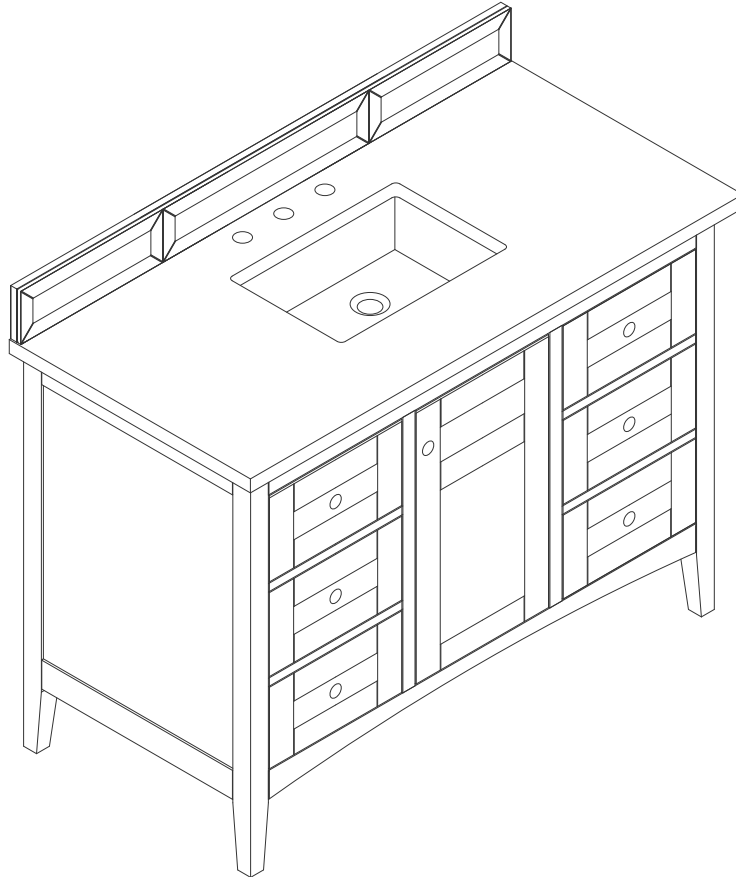

48" VANITY

VANITIES

Features and Materials

Solids: Soft Maple and Yellow Poplar
Panels: Plywood
Installation Type: Floor Standing
Number of Basins: One, with optional 3cm top
Vanity Top Included: NO, Optional 3cm Tops Available with Sinks Optional
Wooden Backsplash
Number of Doors: One
Number of Drawers: Six
USB/Power Component: YES
Cord Length: 6'6"
Assembly Type: Installation of optional 3cm top
Bamboo Storage Tray: YES
Drawer Box Material and Construction: 15mm Poplar/English Dovetail Joinery
Hardware Material and Finish: Zinc Alloy in Satin Nickel
Fits Drain Hole Size: 1-3/4"
Overflow: Front Facing
Full Extension, Soft Close Glides
European Soft Close Hinges
Aluminum Laminate Drawer Liners
Adjustable Levelers

Dimension

Width: 47-1/8"
Depth: 23-1/8"
Height: 33-7/8"
Rough-In Height: 21-1/2"

48" VANITY

VANITIES

Top View

Bamboo Drawer Organizer

Front View

Knob

All dimensions are nominal

48" VANITY

VANITIES

Side View 1

Side View 2

Back View

All dimensions are nominal