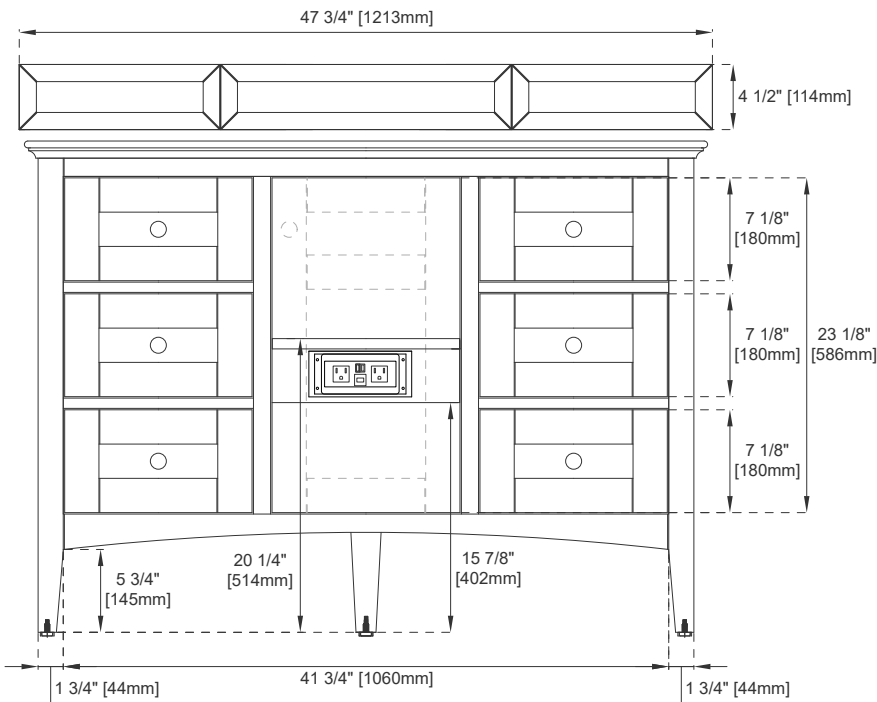

48" VANITY

VANITIES

Features and Materials

Solids: Soft Maple and Yellow Poplar
Panels: Plywood
Installation Type: Floor Standing
Number of Basins: One, with optional 3cm top
Vanity Top Included: NO, Optional 3cm Tops Available with Sinks Optional
Wooden Backsplash
Number of Doors: One
Number of Drawers: Six
USB/Power Component: YES
Cord Length: 6'6"
Assembly Type: Installation of optional 3cm top
Bamboo Storage Tray: YES
Drawer Box Material and Construction: 15mm Poplar/English Dovetail Joinery
Hardware Material and Finish: Zinc Alloy in Satin Nickel
Fits Drain Hole Size: 1-3/4"
Overflow: Front Facing
Full Extension, Soft Close Glides
European Soft Close Hinges
Aluminum Laminate Drawer Liners
Adjustable Levelers

Dimension

Width: 47-1/8"
Depth: 23-1/8"
Height: 33-7/8"
Rough-In Height: 21-1/2"

48" VANITY

VANITIES

Top View

Bamboo Drawer Organizer

Front View

Knob

All dimensions are nominal

48" VANITY

VANITIES

Side View 1

Side View 2

Back View

All dimensions are nominal