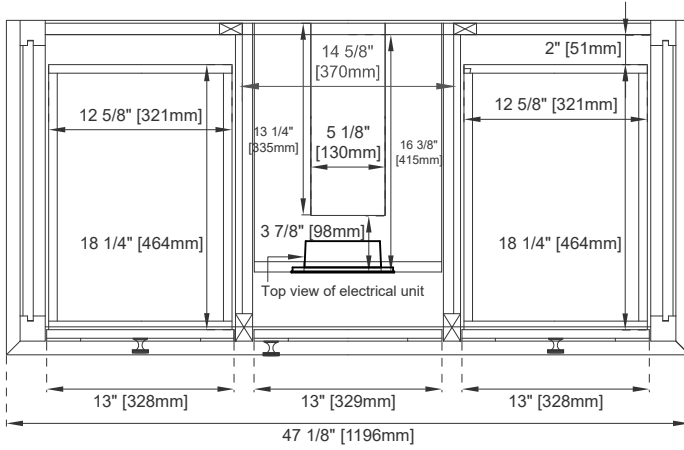

48" VANITY

VANITIES

Features and Materials

Solids: Soft Maple and Yellow Poplar
Panels: Plywood
Installation Type: Floor Standing
Number of Basins: One, with optional 3cm top
Vanity Top Included: NO, Optional 3cm Tops Available with Sinks Optional
Wooden Backsplash
Number of Doors: One
Number of Drawers: Six
USB/Power Component: YES
Cord Length: 6'6"
Assembly Type: Installation of optional 3cm top
Bamboo Storage Tray: YES
Drawer Box Material and Construction: 15mm Poplar/English Dovetail Joinery
Hardware Material and Finish: Zinc Alloy in Satin Nickel
Fits Drain Hole Size: 1-3/4"
Overflow: Front Facing
Full Extension, Soft Close Glides
European Soft Close Hinges
Aluminum Laminate Drawer Liners
Adjustable Levelers

Dimension

Width: 47-1/8"
Depth: 23-1/8"
Height: 33-7/8"
Rough-In Height: 21-1/2"

48" VANITY

VANITIES

Top View

Bamboo Drawer Organizer

Front View

Knob

All dimensions are nominal

48" VANITY

VANITIES

Side View 1

Side View 2

Back View

All dimensions are nominal