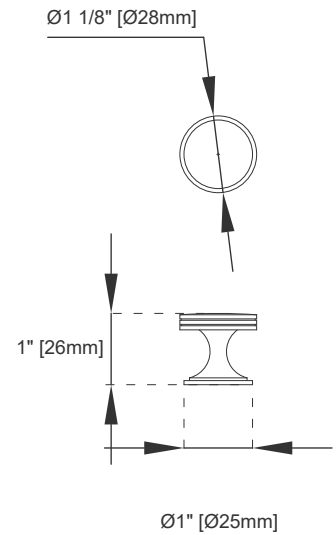

48" VANITY

VANITIES

Features and Materials

Solids: Soft Maple and Yellow Poplar
Panels: Plywood
Installation Type: Floor Standing
Number of Basins: One, with optional 3cm top
Vanity Top Included: NO, Optional 3cm Tops Available with Sinks Optional
Wooden Backsplash
Number of Doors: One
Number of Drawers: Six
USB/Power Component: YES
Cord Length: 6'6"
Assembly Type: Installation of optional 3cm top
Bamboo Storage Tray: YES
Drawer Box Material and Construction: 15mm Poplar/English Dovetail Joinery
Hardware Material and Finish: Zinc Alloy in Satin Nickel
Fits Drain Hole Size: 1-3/4"
Overflow: Front Facing
Full Extension, Soft Close Glides
European Soft Close Hinges
Aluminum Laminate Drawer Liners
Adjustable Levelers

Dimension

Width: 47-1/8"
Depth: 23-1/8"
Height: 33-7/8"
Rough-In Height: 21-1/2"

48" VANITY

VANITIES

Top View

Bamboo Drawer Organizer

Front View

Knob

All dimensions are nominal

48" VANITY

VANITIES

Side View 1

Side View 2

Back View

All dimensions are nominal