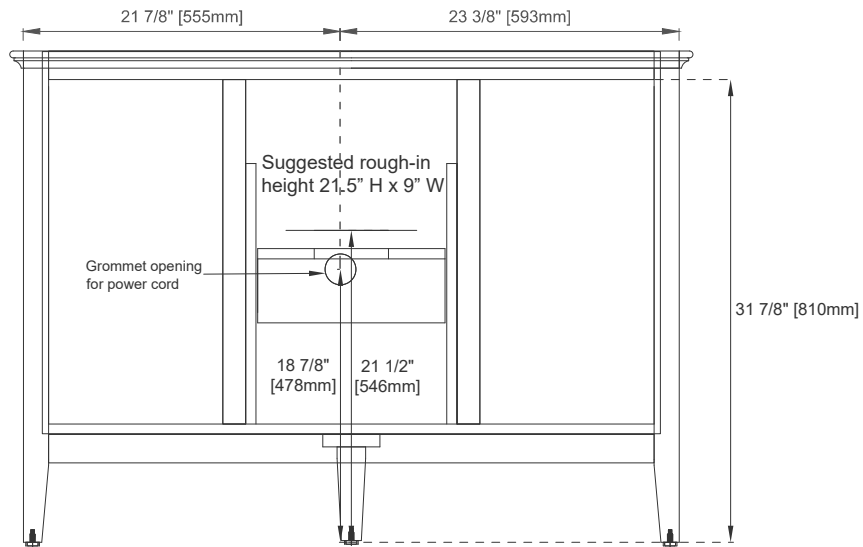

48" VANITY

VANITIES

Features and Materials

Solids: Soft Maple and Yellow Poplar
Panels: Plywood
Installation Type: Floor Standing
Number of Basins: One, with optional 3cm top
Vanity Top Included: NO, Optional 3cm Tops Available with Sinks Optional
Wooden Backsplash
Number of Doors: One
Number of Drawers: Six
USB/Power Component: YES
Cord Length: 6'6"
Assembly Type: Installation of optional 3cm top
Bamboo Storage Tray: YES
Drawer Box Material and Construction: 15mm Poplar/English Dovetail Joinery
Hardware Material and Finish: Zinc Alloy in Satin Nickel
Fits Drain Hole Size: 1-3/4"
Overflow: Front Facing
Full Extension, Soft Close Glides
European Soft Close Hinges
Aluminum Laminate Drawer Liners
Adjustable Levelers

Dimension

Width: 47-1/8"
Depth: 23-1/8"
Height: 33-7/8"
Rough-In Height: 21-1/2"

48" VANITY

VANITIES

Top View

Bamboo Drawer Organizer

Front View

Knob

All dimensions are nominal

48" VANITY

VANITIES

Side View 1

Side View 2

Back View

All dimensions are nominal