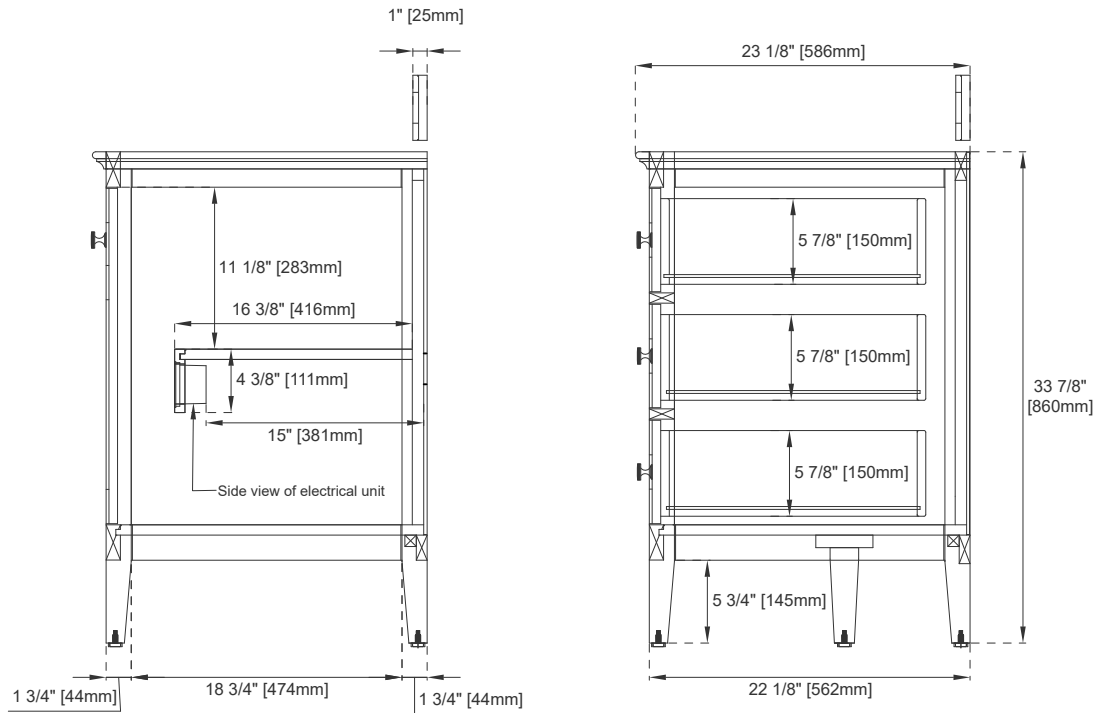

48" VANITY

VANITIES

Features and Materials

Solids: Soft Maple and Yellow Poplar
Panels: Plywood
Installation Type: Floor Standing
Number of Basins: One, with optional 3cm top
Vanity Top Included: NO, Optional 3cm Tops Available with Sinks Optional
Wooden Backsplash
Number of Doors: One
Number of Drawers: Six
USB/Power Component: YES
Cord Length: 6'6"
Assembly Type: Installation of optional 3cm top
Bamboo Storage Tray: YES
Drawer Box Material and Construction: 15mm Poplar/English Dovetail Joinery
Hardware Material and Finish: Zinc Alloy in Satin Nickel
Fits Drain Hole Size: 1-3/4"
Overflow: Front Facing
Full Extension, Soft Close Glides
European Soft Close Hinges
Aluminum Laminate Drawer Liners
Adjustable Levelers

Dimension

Width: 47-1/8"
Depth: 23-1/8"
Height: 33-7/8"
Rough-In Height: 21-1/2"

48" VANITY

VANITIES

Top View

Bamboo Drawer Organizer

Front View

Knob

All dimensions are nominal

48" VANITY

VANITIES

Side View 1

Side View 2

Back View

All dimensions are nominal