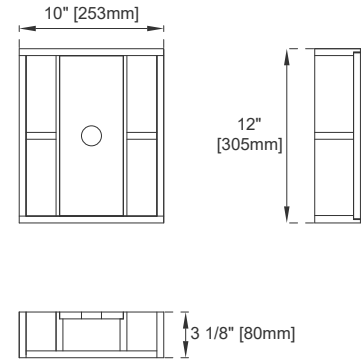

48" VANITY

VANITIES

Features and Materials

Solids: Soft Maple and Yellow Poplar
Panels: Plywood
Installation Type: Floor Standing
Number of Basins: One, with optional 3cm top
Vanity Top Included: NO, Optional 3cm Tops Available with Sinks Optional
Wooden Backsplash
Number of Doors: One
Number of Drawers: Six
USB/Power Component: YES
Cord Length: 6'6"
Assembly Type: Installation of optional 3cm top
Bamboo Storage Tray: YES
Drawer Box Material and Construction: 15mm Poplar/English Dovetail Joinery
Hardware Material and Finish: Zinc Alloy in Satin Nickel
Fits Drain Hole Size: 1-3/4"
Overflow: Front Facing
Full Extension, Soft Close Glides
European Soft Close Hinges
Aluminum Laminate Drawer Liners
Adjustable Levelers

Dimension

Width: 47-1/8"
Depth: 23-1/8"
Height: 33-7/8"
Rough-In Height: 21-1/2"

48" VANITY

VANITIES

Top View

Bamboo Drawer Organizer

Front View

Knob

All dimensions are nominal

48" VANITY

VANITIES

Side View 1

Side View 2

Back View

All dimensions are nominal