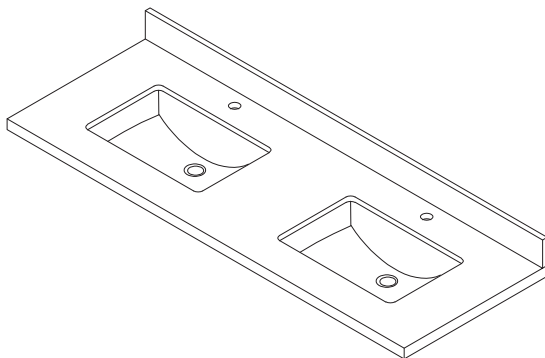

INSTALLATION SPECIFICATION

Sku:	706161M-CTP-GW
Product Dimensions:	61"W x 22"D x 9"H
Sink-External Dimension:	20 ⁷ / ₈ "W x 14 ³ / ₄ "D x 8 ¹ / ₄ "H
Sink-Internal Dimension:	17 ⁵ / ₇ "W x 11 ⁵ / ₈ "D x 6 ⁵ / ₇ "H
Countertop Thickness:	1 ³ / ₇ "
Drain Hole Diameter:	φ 3 ⁵ / ₉ "
Weight:	127.4 lbs
Material:	Engineered Stone
Color Finish:	Grain White (GW)
Edge Polishing:	Flat Edge
Faucet Hole Spacing (in.):	Single Hole
Sink:	Double Sinks

Malaga 61"x22"

Bathroom Vanity Top

All measurements are approximate. Measurements may vary +/- 1/2

Backsplash