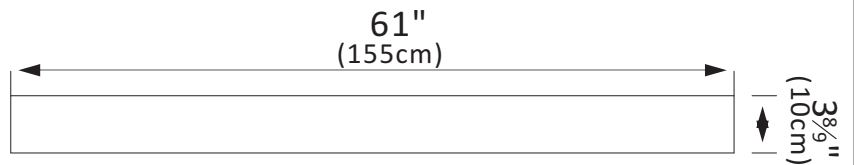

INSTALLATION SPECIFICATION

Sku:	706161M-CTP-GW
Product Dimensions:	61"W x 22"D x 9"H
Sink-External Dimension:	20 ⁷ / ₈ "W x 14 ³ / ₄ "D x 8 ¹ / ₄ "H
Sink-Internal Dimension:	17 ⁵ / ₇ "W x 11 ⁵ / ₈ "D x 6 ⁵ / ₇ "H
Countertop Thickness:	1 ³ / ₇ "
Drain Hole Diameter:	φ 3 ⁵ / ₉ "
Weight:	127.4 lbs
Material:	Engineered Stone
Color Finish:	Grain White (GW)
Edge Polishing:	Flat Edge
Faucet Hole Spacing (in.):	Single Hole
Sink:	Double Sinks

Malaga 61"x22"

Bathroom Vanity Top

All measurements are approximate. Measurements may vary +/- 1/2

Backsplash