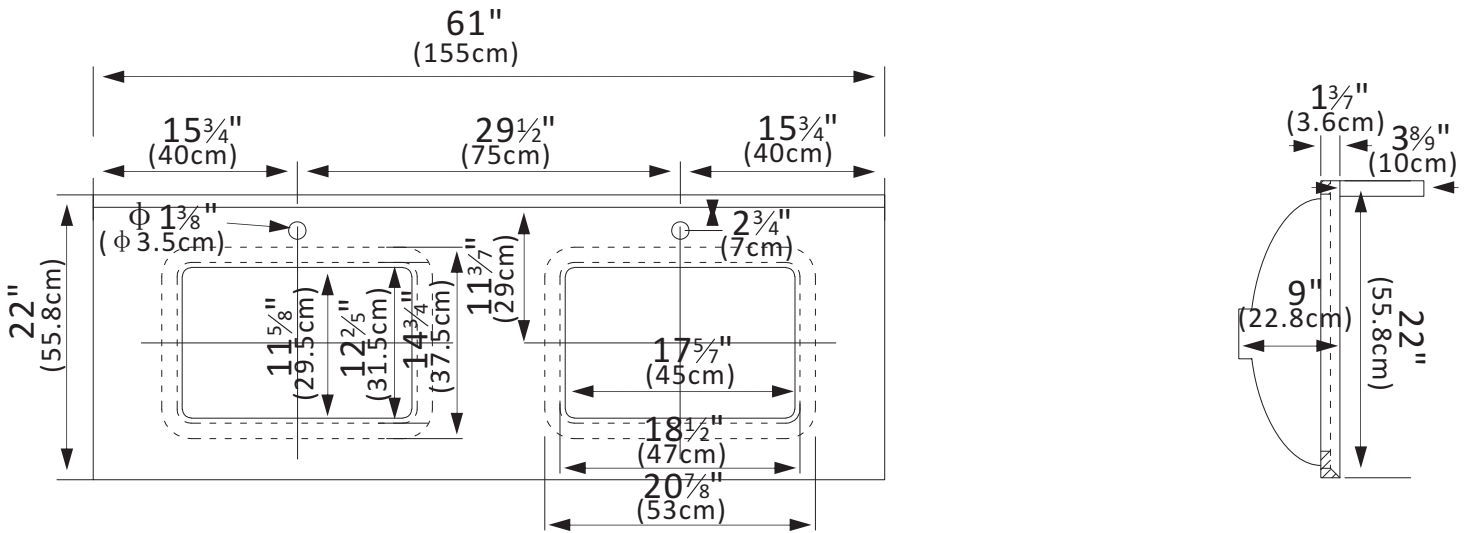

INSTALLATION SPECIFICATION

Sku:	706161M-CTP-GW
Product Dimensions:	61"W x 22"D x 9"H
Sink-External Dimension:	20 ⁷ / ₈ "W x 14 ³ / ₄ "D x 8 ¹ / ₄ "H
Sink-Internal Dimension:	17 ⁵ / ₇ "W x 11 ⁵ / ₈ "D x 6 ⁵ / ₇ "H
Countertop Thickness:	1 ³ / ₇ "
Drain Hole Diameter:	φ 3 ⁵ / ₉ "
Weight:	127.4 lbs
Material:	Engineered Stone
Color Finish:	Grain White (GW)
Edge Polishing:	Flat Edge
Faucet Hole Spacing (in.):	Single Hole
Sink:	Double Sinks

Malaga 61"x22"

Bathroom Vanity Top

All measurements are approximate. Measurements may vary +/- 1/2

Backsplash