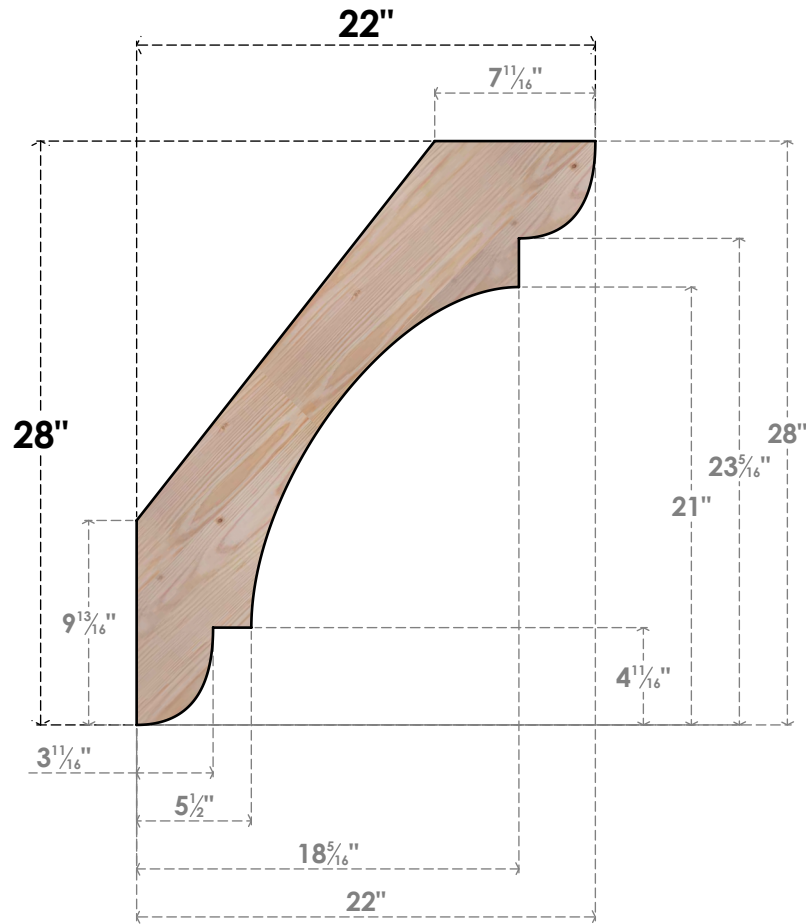

BRC04X22X28OLY00SDF

3 1/2"W X 22"D X 28"H OLYMPIC SMOOTH BRACE, DOUGLAS FIR

SIDE

FRONT

EKENA MILLWORK
 2300 WEST MAIN ST.
 CLARKSVILLE, TX 75426
 TOLL FREE: 866-607-0453
 WWW.EKENAMILLWORK.COM

NOTES

1. INSTALLATION TO BE COMPLETED IN ACCORDANCE WITH MANUFACTURER'S SPECIFICATIONS.
2. DRAWING MAY NOT BE TO SCALE
3. THIS DRAWING IS INTENDED FOR DESIGN AND PLANNING PURPOSES ONLY.
4. ALL INFORMATION CONTAINED HEREIN WAS CURRENT AT THE TIME OF DEVELOPMENT BUT MUST BE REVIEWED AND APPROVED BY THE PRODUCT MANUFACTURER TO BE CONSIDERED ACCURATE.
5. PRODUCTS ARE NOT KILN DRIED. THIS ITEM IS UNIQUE AND WILL CONTAIN THE NATURAL VARIATIONS THAT THE WOOD SPECIES OFFERS. THIS MAY RESULT IN VARIATIONS UP TO 1/4"