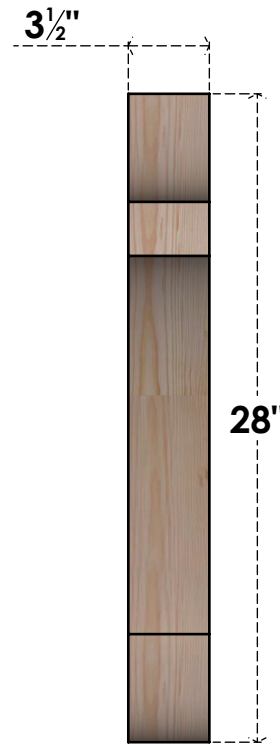

BRC04X22X28OLY00SDF

3 1/2"W X 22"D X 28"H OLYMPIC SMOOTH BRACE, DOUGLAS FIR

SIDE

FRONT

EKENA MILLWORK
 2300 WEST MAIN ST.
 CLARKSVILLE, TX 75426
 TOLL FREE: 866-607-0453
 WWW.EKENAMILLWORK.COM

NOTES

1. INSTALLATION TO BE COMPLETED IN ACCORDANCE WITH MANUFACTURER'S SPECIFICATIONS.
2. DRAWING MAY NOT BE TO SCALE
3. THIS DRAWING IS INTENDED FOR DESIGN AND PLANNING PURPOSES ONLY.
4. ALL INFORMATION CONTAINED HEREIN WAS CURRENT AT THE TIME OF DEVELOPMENT BUT MUST BE REVIEWED AND APPROVED BY THE PRODUCT MANUFACTURER TO BE CONSIDERED ACCURATE.
5. PRODUCTS ARE NOT KILN DRIED. THIS ITEM IS UNIQUE AND WILL CONTAIN THE NATURAL VARIATIONS THAT THE WOOD SPECIES OFFERS. THIS MAY RESULT IN VARIATIONS UP TO 1/4"