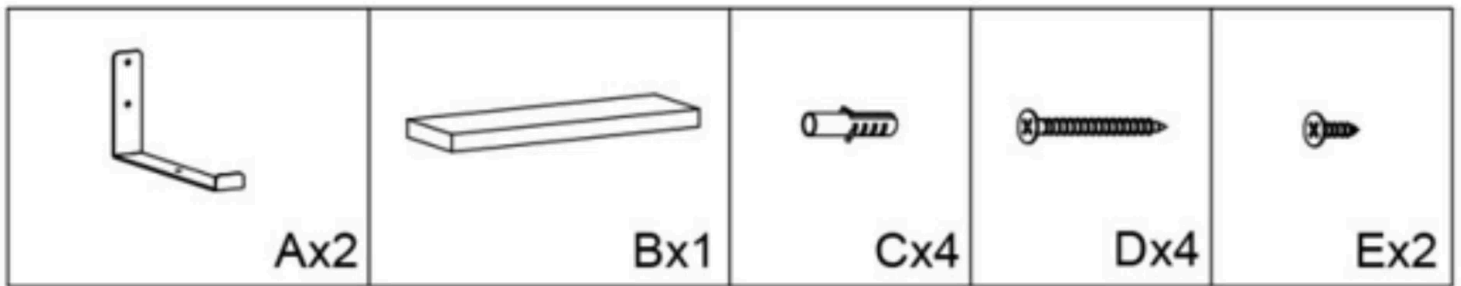

PACK CONTAINS:

1 shelf • 2 brackets • screws • wall plugs

1/2

3

4