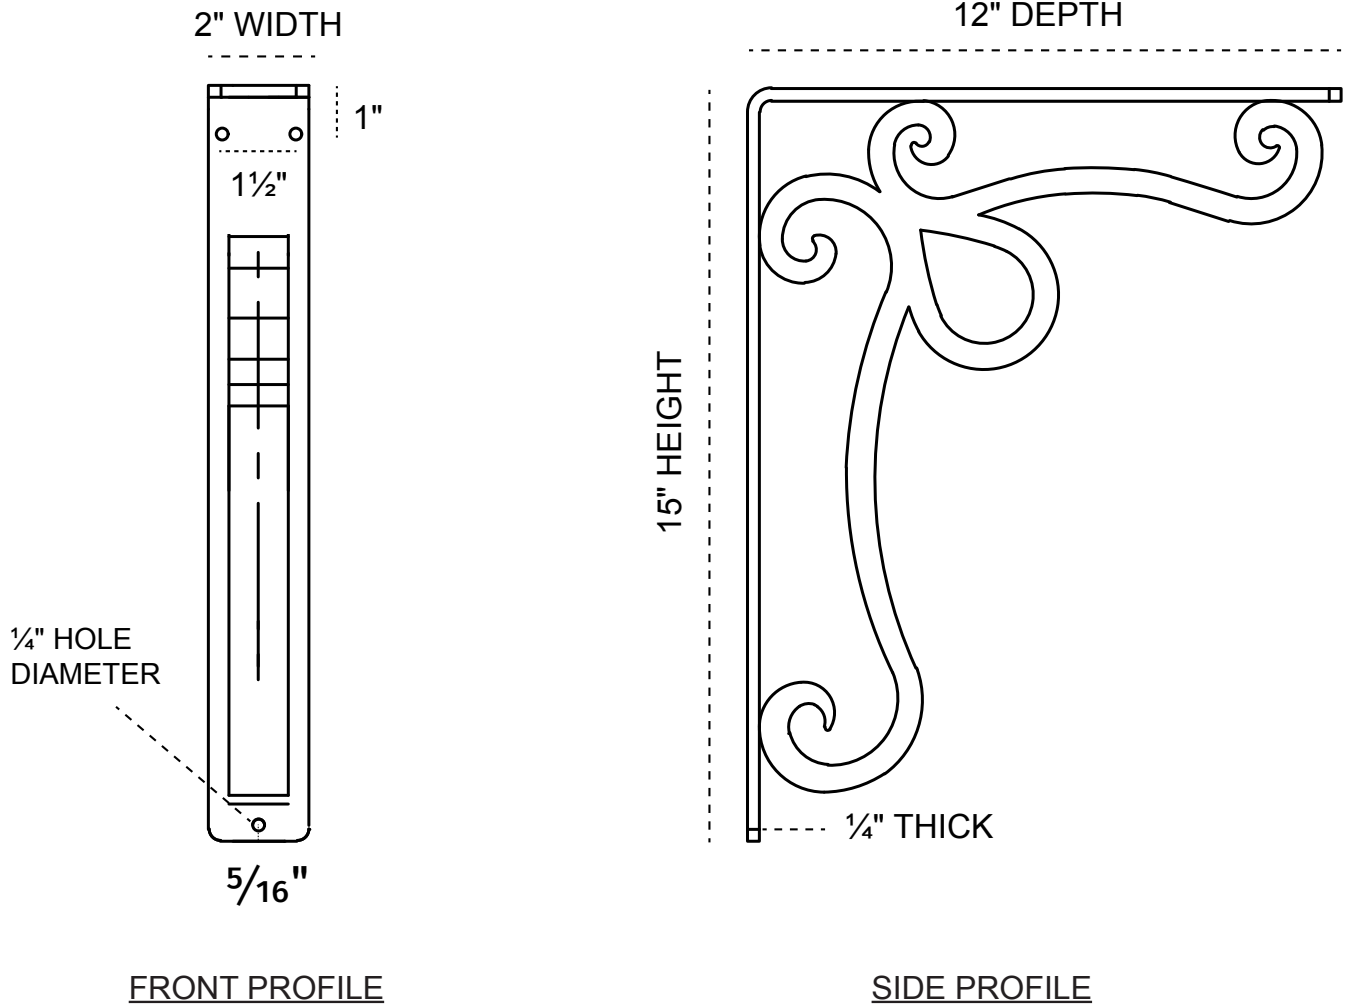

2-INCH W X 12-INCH D X 15-INCH H ORLEANS TRIPLE BRACE BRACKET

HEAVY-DUTY 1/4" THICK

AVAILABLE IN:
POWDER COATED BLACK

BKTM02X12X15TOL

P:866.607.0453 | F: 866.591.3143
2300 W. Main St. | Clarksville, TX 75426
sales@ekenamillwork.com | www.ekenamillwork.com