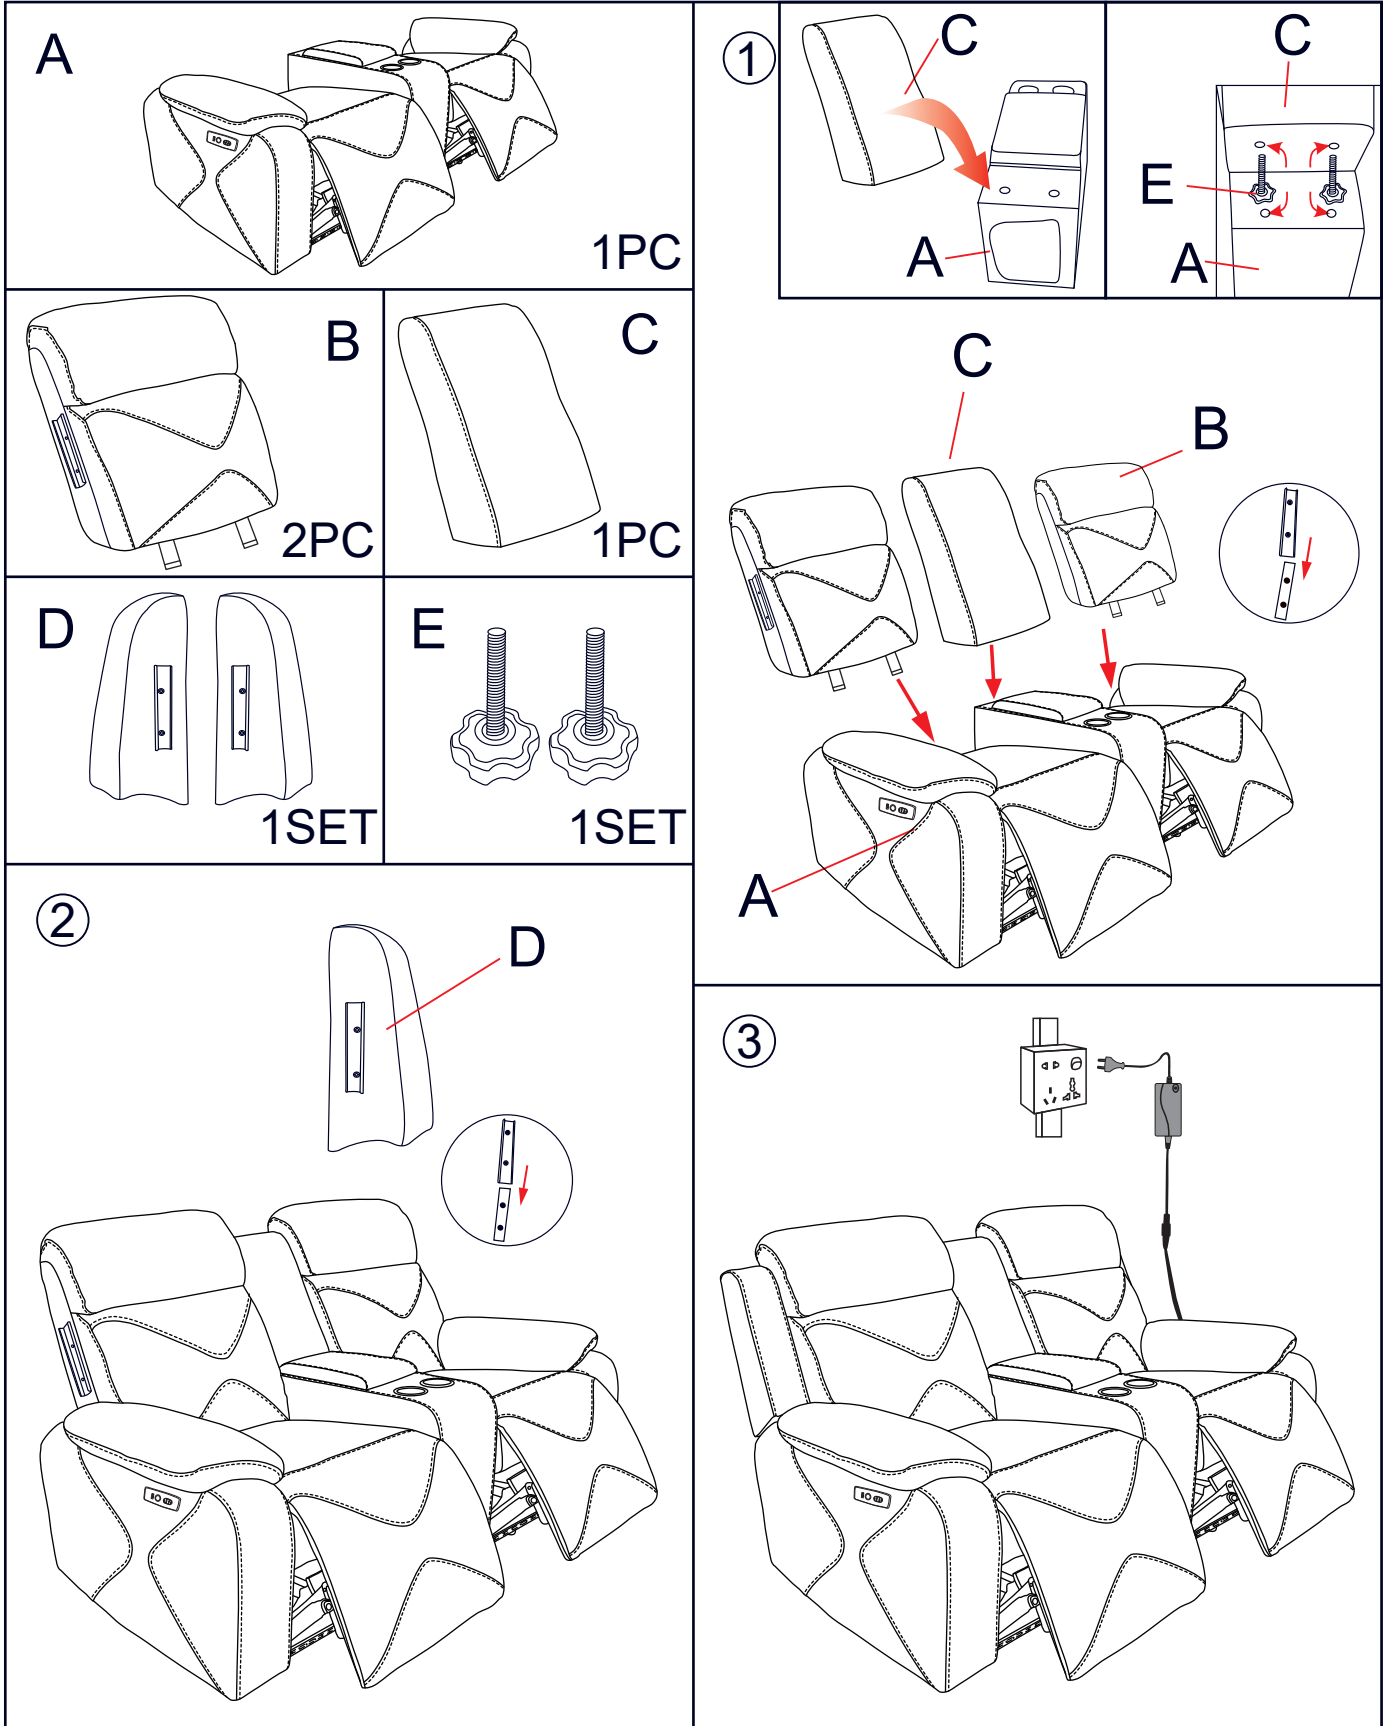

ASSEMBLY INSTRUCTION

GS4801 CHAIR

A

1PC

B

1PC

C

1SET

①

②

③

ASSEMBLY INSTRUCTION

GS4801 LOVESEAT

LOCATION OF LOVESEAT CONSOLE:
CHECK BEHIND:
LOWER BACK OF THE LOVESEAT.
OPEN FLAP TO FIND A ZIPPER COMPARTMENT.

ASSEMBLY INSTRUCTION

GS4801 SOFA