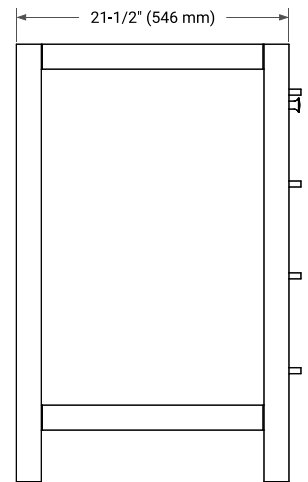

66" SINGLE SINK BASE CABINET

BASE CABINET DIMENSIONS

66" W x 21.5" D x 34.5" H

FEATURES

- Solid wood frame & plywood panels
- Dovetail drawers and joints
- Soft closing doors & drawers

HARDWARE FINISHES*

Brushed Nickel Satin Brass Matte Black Polished Chrome

PLAN VIEW

67" SINGLE RECTANGLE SINK COUNTERTOP WITH 0.75 IN. THICKNESS

OVERALL DIMENSIONS

67" W x 22" D x 0.75" H

COUNTERTOP OPTIONS

Carrara Marble

FEATURES

- Solid countertop with mitered edges & seams
- Undermount white rectangular sink
- Pre-drilled for 8" widespread faucet

INCLUDED

- Countertop
- Matching Backsplash
- Rectangle Sink

COUNTERTOP PLAN VIEW

EDGE SIDE VIEW

THREE DIMENSIONAL COUNTERTOP VIEW