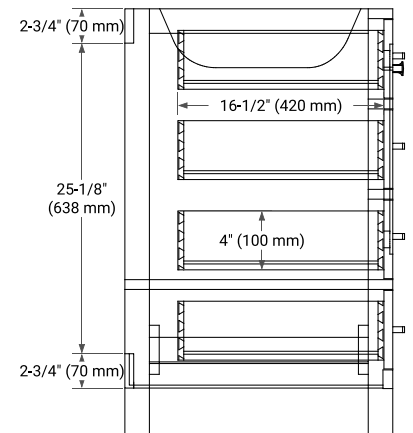

66" SINGLE SINK BASE CABINET

BASE CABINET DIMENSIONS

66" W x 21.5" D x 34.5" H

FEATURES

- Solid wood frame & plywood panels
- Dovetail drawers and joints
- Soft closing doors & drawers

HARDWARE FINISHES*

Brushed Nickel Satin Brass Matte Black Polished Chrome

PLAN VIEW

67" SINGLE RECTANGLE SINK COUNTERTOP WITH 0.75 IN. THICKNESS

OVERALL DIMENSIONS

67" W x 22" D x 0.75" H

COUNTERTOP OPTIONS

Carrara Marble

FEATURES

- Solid countertop with mitered edges & seams
- Undermount white rectangular sink
- Pre-drilled for 8" widespread faucet

INCLUDED

- Countertop
- Matching Backsplash
- Rectangle Sink

COUNTERTOP PLAN VIEW

EDGE SIDE VIEW

THREE DIMENSIONAL COUNTERTOP VIEW