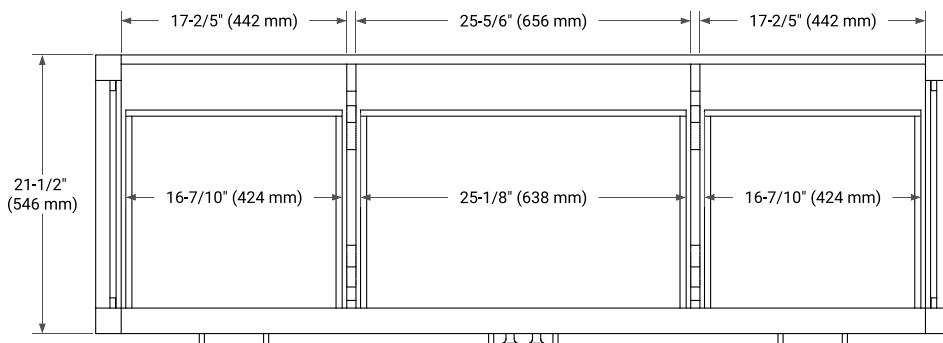

66" SINGLE SINK BASE CABINET

BASE CABINET DIMENSIONS

66" W x 21.5" D x 34.5" H

FEATURES

- Solid wood frame & plywood panels
- Dovetail drawers and joints
- Soft closing doors & drawers

HARDWARE FINISHES*

Brushed Nickel Satin Brass Matte Black Polished Chrome

PLAN VIEW

67" SINGLE RECTANGLE SINK COUNTERTOP WITH 0.75 IN. THICKNESS

OVERALL DIMENSIONS

67" W x 22" D x 0.75" H

COUNTERTOP OPTIONS

Carrara Marble

FEATURES

- Solid countertop with mitered edges & seams
- Undermount white rectangular sink
- Pre-drilled for 8" widespread faucet

INCLUDED

- Countertop
- Matching Backsplash
- Rectangle Sink

COUNTERTOP PLAN VIEW

EDGE SIDE VIEW

THREE DIMENSIONAL COUNTERTOP VIEW