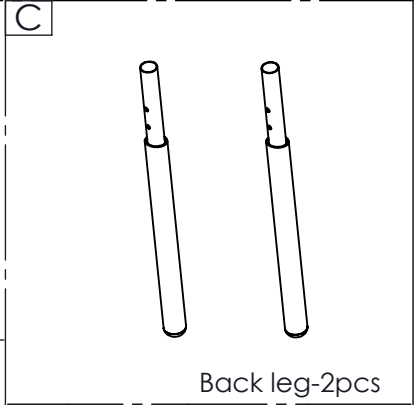

## Pancoast Loveseat with Cushions

<b>D</b>	Washer		8pcs
<b>E</b>	M6x20 Bolt		8pcs
<b>G</b>	M4 Hex key		1pc