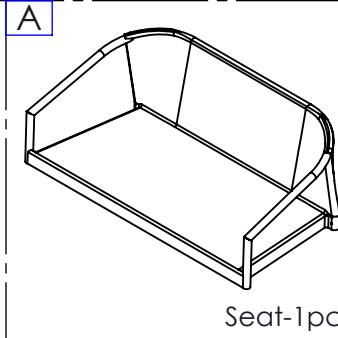

# Assembly Instruction

## Pancoast Loveseat with Cushions

<b>D</b>	Washer		8pcs
<b>E</b>	M6x20 Bolt		8pcs
<b>G</b>	M4 Hex key		1pc