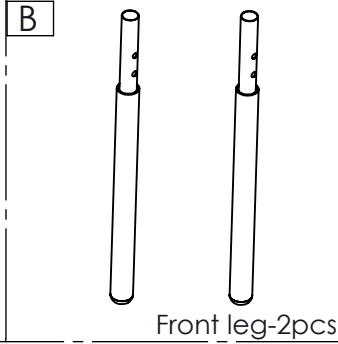

## Pancoast Loveseat with Cushions

<b>D</b>	Washer		8pcs
<b>E</b>	M6x20 Bolt		8pcs
<b>G</b>	M4 Hex key		1pc