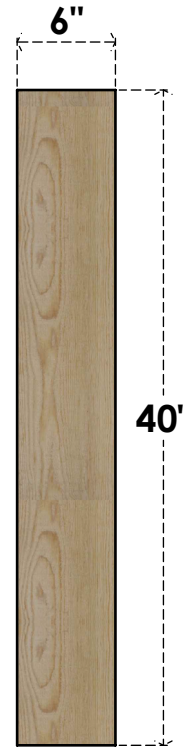

# BRC06X40X40TRA00RDF

6"W X 40"D X 40"H TRADITIONAL ROUGH SAWN BRACE, DOUGLAS FIR

**SIDE**

**FRONT**

EKENA MILLWORK  
2300 WEST MAIN ST.  
CLARKSVILLE, TX 75426  
TOLL FREE: 866-607-0453  
WWW.EKENAMILLWORK.COM

#### NOTES

1. INSTALLATION TO BE COMPLETED IN ACCORDANCE WITH MANUFACTURER'S SPECIFICATIONS.
2. DRAWING MAY NOT BE TO SCALE
3. THIS DRAWING IS INTENDED FOR DESIGN AND PLANNING PURPOSES ONLY.
4. ALL INFORMATION CONTAINED HEREIN WAS CURRENT AT THE TIME OF DEVELOPMENT BUT MUST BE REVIEWED AND APPROVED BY THE PRODUCT MANUFACTURER TO BE CONSIDERED ACCURATE.
5. PRODUCTS ARE NOT KILN DRIED. THIS ITEM IS UNIQUE AND WILL CONTAIN THE NATURAL VARIATIONS THAT THE WOOD SPECIES OFFERS. THIS MAY RESULT IN VARIATIONS UP TO 1/4"