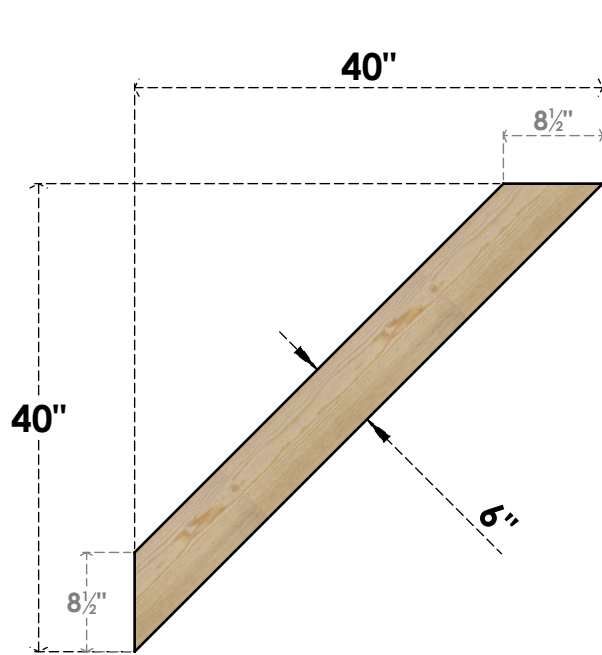

# BRC06X40X40TRA00RDF

6"W X 40"D X 40"H TRADITIONAL ROUGH SAWN BRACE, DOUGLAS FIR

**SIDE**

**FRONT**

EKENA MILLWORK  
2300 WEST MAIN ST.  
CLARKSVILLE, TX 75426  
TOLL FREE: 866-607-0453  
WWW.EKENAMILLWORK.COM