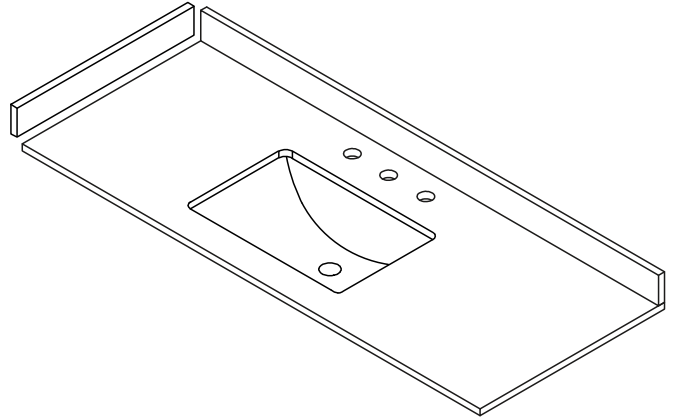

WYNDHAM COLLECTION

TOP VIEW OF VANITY CABINET

*Note: Due to high probability of breakage, the backsplash comes in two pieces, cut from the same piece. All measurements are $\pm 1/4"$.

WC-9191-60-SGL-VCA3

WYNDHAM COLLECTION

Side splash is reversible.

Note: Due to high probability of breakage, the backsplash comes in two pieces, cut from the same piece. All measurements are $\pm 1/4"$.

WC-VCA3-60-SGL-TOP