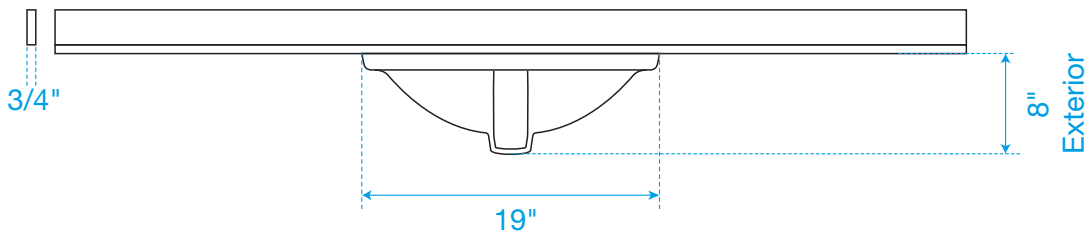

WYNDHAM COLLECTION

TOP VIEW OF VANITY CABINET

*Note: Due to high probability of breakage, the backsplash comes in two pieces, cut from the same piece. All measurements are $\pm 1/4"$.

WC-9191-60-SGL-VCA3

WYNDHAM COLLECTION

Side splash is reversible.

Note: Due to high probability of breakage, the backsplash comes in two pieces, cut from the same piece. All measurements are $\pm 1/4"$.

WC-VCA3-60-SGL-TOP