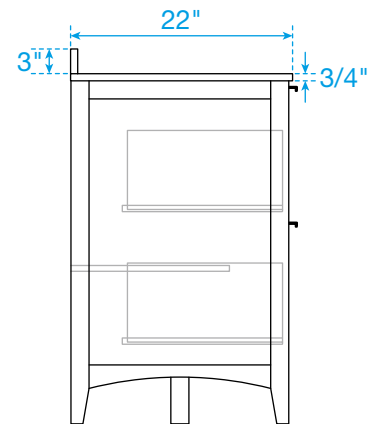

WYNDHAM COLLECTION

TOP VIEW OF VANITY CABINET

*Note: Due to high probability of breakage, the backsplash comes in two pieces, cut from the same piece. All measurements are $\pm 1/4"$.

WC-9191-60-SGL-VCA3

WYNDHAM COLLECTION

Side splash is reversible.

Note: Due to high probability of breakage, the backsplash comes in two pieces, cut from the same piece. All measurements are $\pm 1/4"$.

WC-VCA3-60-SGL-TOP