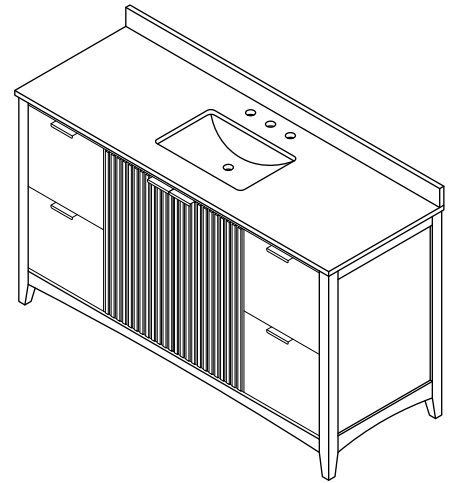

WYNDHAM COLLECTION

TOP VIEW OF VANITY CABINET

*Note: Due to high probability of breakage, the backsplash comes in two pieces, cut from the same piece. All measurements are $\pm 1/4"$.

WC-9191-60-SGL-VCA3

WYNDHAM COLLECTION

Side splash is reversible.

Note: Due to high probability of breakage, the backsplash comes in two pieces, cut from the same piece. All measurements are $\pm 1/4"$.

WC-VCA3-60-SGL-TOP