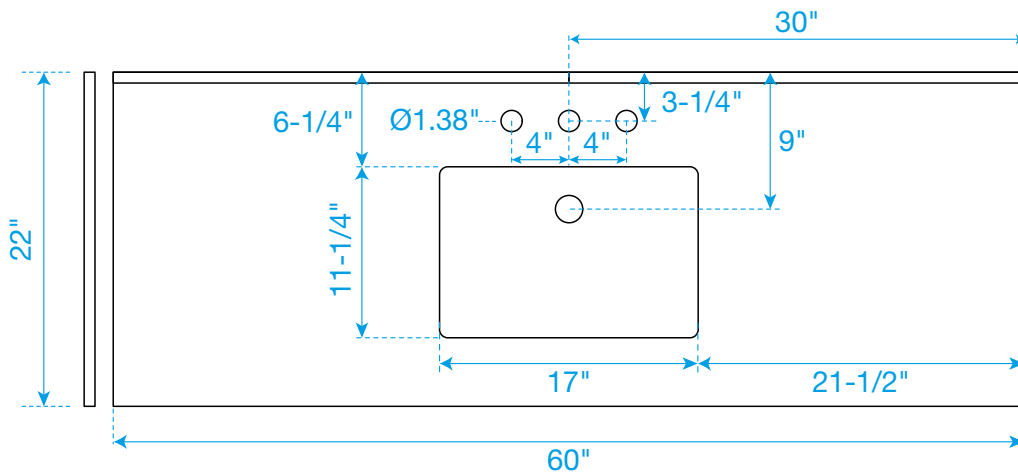

WYNDHAM COLLECTION

TOP VIEW OF VANITY CABINET

*Note: Due to high probability of breakage, the backsplash comes in two pieces, cut from the same piece. All measurements are $\pm 1/4"$.

WC-9191-60-SGL-VCA3

WYNDHAM COLLECTION

Side splash is reversible.

Note: Due to high probability of breakage, the backsplash comes in two pieces, cut from the same piece. All measurements are $\pm 1/4"$.

WC-VCA3-60-SGL-TOP