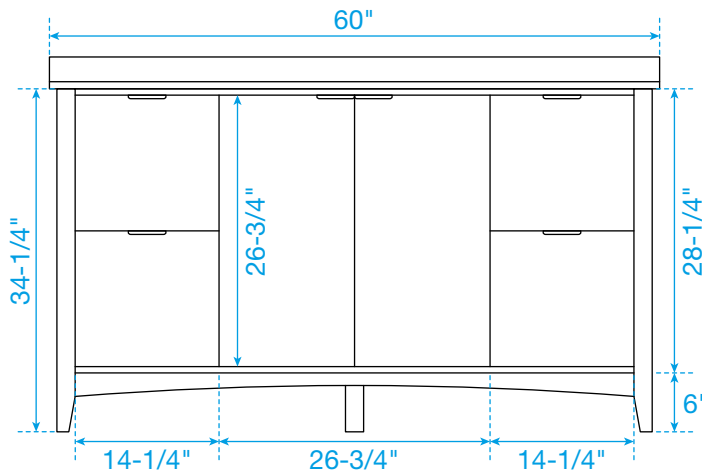

WYNDHAM COLLECTION

TOP VIEW OF VANITY CABINET

*Note: Due to high probability of breakage, the backsplash comes in two pieces, cut from the same piece. All measurements are $\pm 1/4"$.

WC-9191-60-SGL-VCA3

WYNDHAM COLLECTION

Side splash is reversible.

Note: Due to high probability of breakage, the backsplash comes in two pieces, cut from the same piece. All measurements are $\pm 1/4"$.

WC-VCA3-60-SGL-TOP