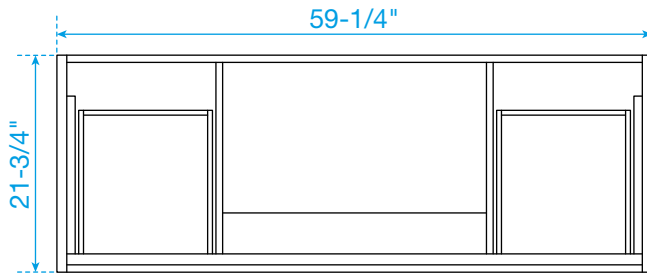

WYNDHAM COLLECTION

TOP VIEW OF VANITY CABINET

*Note: Due to high probability of breakage, the backsplash comes in two pieces, cut from the same piece. All measurements are $\pm 1/4"$.

WC-9191-60-SGL-VCA3

WYNDHAM COLLECTION

Side splash is reversible.

Note: Due to high probability of breakage, the backsplash comes in two pieces, cut from the same piece. All measurements are $\pm 1/4"$.

WC-VCA3-60-SGL-TOP