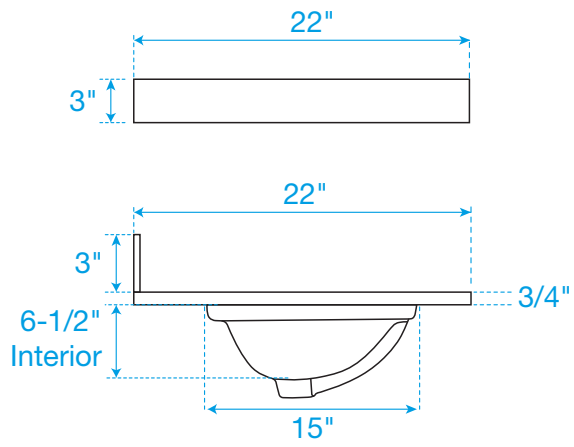

WYNDHAM COLLECTION

TOP VIEW OF VANITY CABINET

*Note: Due to high probability of breakage, the backsplash comes in two pieces, cut from the same piece. All measurements are $\pm 1/4"$.

WC-9191-60-SGL-VCA3

WYNDHAM COLLECTION

Side splash is reversible.

Note: Due to high probability of breakage, the backsplash comes in two pieces, cut from the same piece. All measurements are $\pm 1/4"$.

WC-VCA3-60-SGL-TOP