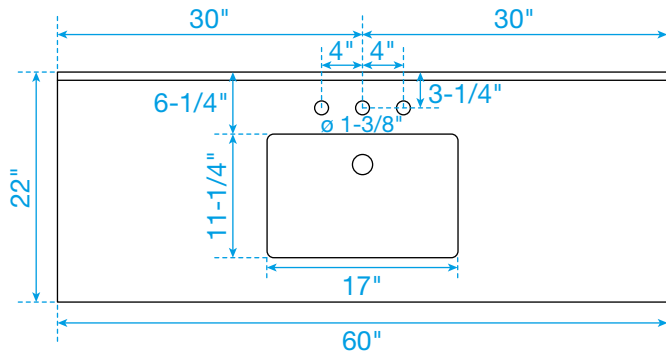

WYNDHAM COLLECTION

TOP VIEW OF VANITY CABINET

*Note: Due to high probability of breakage, the backsplash comes in two pieces, cut from the same piece. All measurements are $\pm 1/4"$.

WC-9191-60-SGL-VCA3

WYNDHAM COLLECTION

Side splash is reversible.

Note: Due to high probability of breakage, the backsplash comes in two pieces, cut from the same piece. All measurements are $\pm 1/4"$.

WC-VCA3-60-SGL-TOP