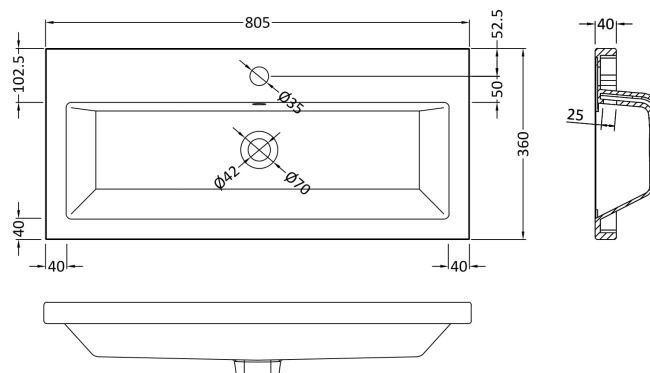

### Product Dimensions

Height (mm):	864
Width (mm):	800
Depth (mm):	355
Nett Weight (kg):	24.5

### Packaging Dimensions

Height (mm):	900
Width (mm):	825
Depth (mm):	375
Gross Weight (kg):	25

### Outer Box Dimensions (If Applicable)

Height (mm):	
Width (mm):	
Depth (mm):	
Gross Weight (kg):	
Barcode:	5055275868812

**Sales Code:** CBM315

**Description:** Ceramic Rear Tap Basin 805X360

**Product Dimensions**

Height (mm):	150
Width (mm):	805
Depth (mm):	360
Nett Weight (kg):	12

**Packaging Dimensions**

Height (mm):	855
Width (mm):	420
Depth (mm):	200
Gross Weight (kg):	12