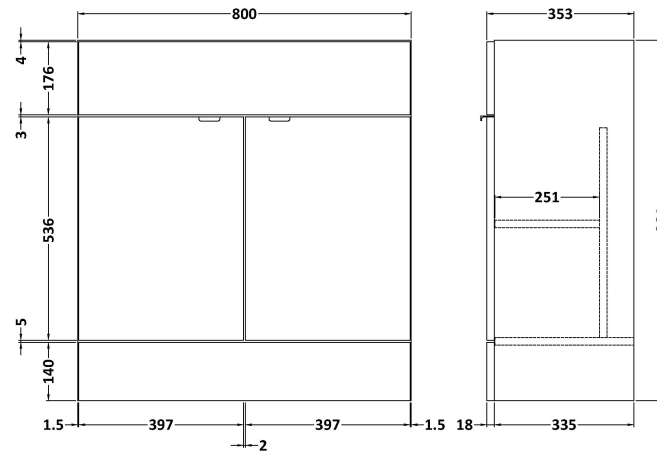

### Product Dimensions

Height (mm):	864
Width (mm):	800
Depth (mm):	355
Nett Weight (kg):	24.5

### Packaging Dimensions

Height (mm):	900
Width (mm):	825
Depth (mm):	375
Gross Weight (kg):	25

### Outer Box Dimensions (If Applicable)

Height (mm):	
Width (mm):	
Depth (mm):	
Gross Weight (kg):	
Barcode:	5055275868812

**Sales Code:** CBM315

**Description:** Ceramic Rear Tap Basin 805X360

**Product Dimensions**

Height (mm):	150
Width (mm):	805
Depth (mm):	360
Nett Weight (kg):	12

**Packaging Dimensions**

Height (mm):	855
Width (mm):	420
Depth (mm):	200
Gross Weight (kg):	12