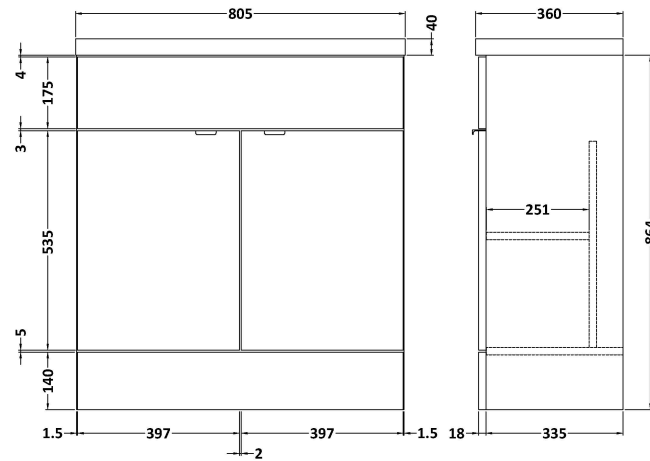

Sales Code: CBI628A

Description: 800mm Fd Vanity Unit & Basin

Packaging Details

Barcode: 5056211889670