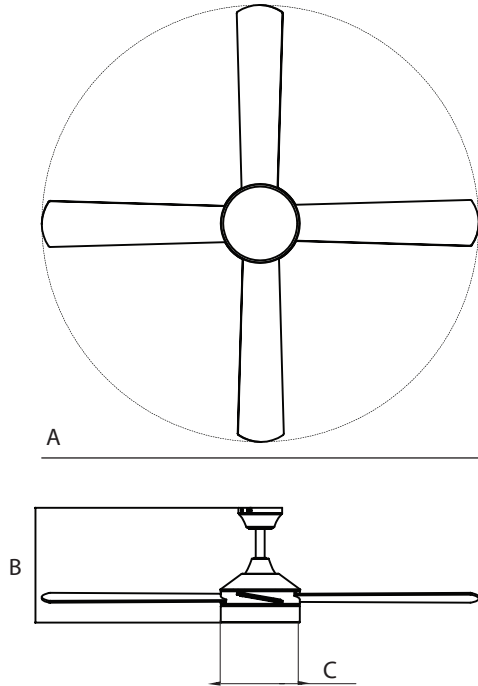

BYT

52" Bryant Ceiling Fan