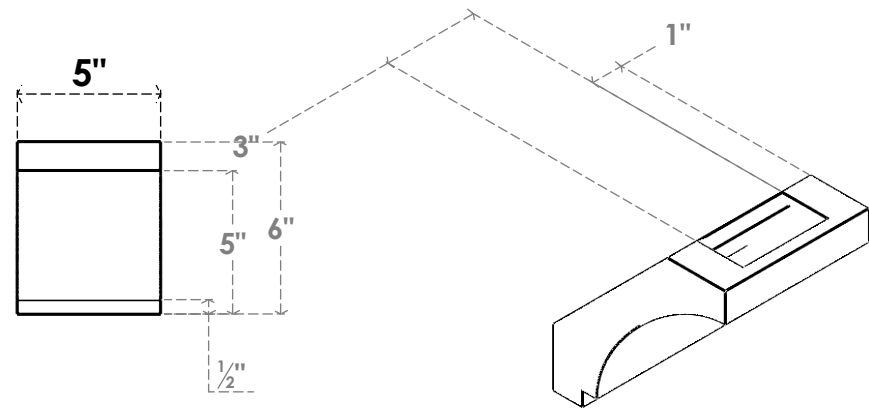

ITEM NUMBER: BRCURO050X06000X06000IMPRCPR

5"W X 6"D X 6"H IMPERIAL ROUGH CEDAR WOODGRAIN OPEN
TIMBERTHANE BRACE, PRIMED TAN

SIDE PROFILE

FRONT PROFILE

ISOMETRIC

EKENA MILLWORK
2300 WEST MAIN ST.
CLARKSVILLE, TX 75426
TOLL FREE: 866-607-0453
WWW.EKENAMILLWORK.COM

NOTES

1. INSTALLATION TO BE COMPLETED IN ACCORDANCE WITH MANUFACTURER'S SPECIFICATIONS.
2. DRAWING MAY NOT BE TO SCALE
3. THIS DRAWING IS INTENDED FOR DESIGN AND PLANNING PURPOSES ONLY.
4. ALL INFORMATION CONTAINED HEREIN WAS CURRENT AT THE TIME OF DEVELOPMENT BUT MUST BE REVIEWED AND APPROVED BY THE PRODUCT MANUFACTURER TO BE CONSIDERED ACCURATE.
5. TIMBERTHANE ARCHITECTURAL PRODUCTS ARE MADE FROM HIGH DENSITY URETHANE AND COME FACTORY PRIMED