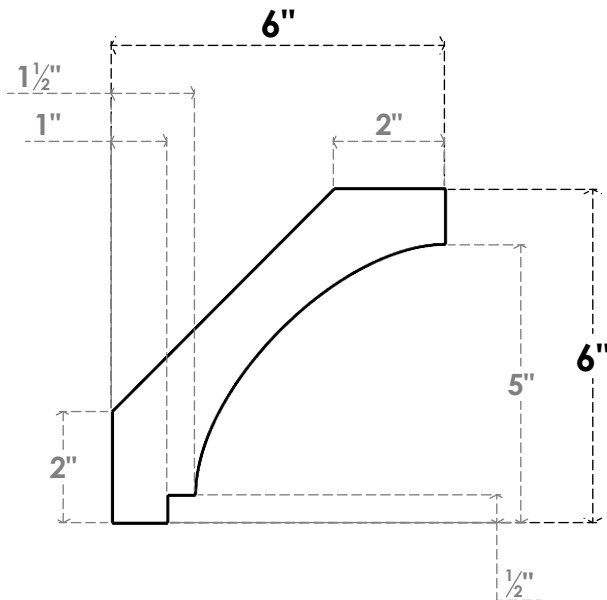

ITEM NUMBER: BRCURO050X06000X06000IMPRCPR

5"W X 6"D X 6"H IMPERIAL ROUGH CEDAR WOODGRAIN OPEN
TIMBERTHANE BRACE, PRIMED TAN

SIDE PROFILE

FRONT PROFILE

ISOMETRIC

EKENA MILLWORK
2300 WEST MAIN ST.
CLARKSVILLE, TX 75426
TOLL FREE: 866-607-0453
WWW.EKENAMILLWORK.COM

NOTES

1. INSTALLATION TO BE COMPLETED IN ACCORDANCE WITH MANUFACTURER'S SPECIFICATIONS.
2. DRAWING MAY NOT BE TO SCALE
3. THIS DRAWING IS INTENDED FOR DESIGN AND PLANNING PURPOSES ONLY.
4. ALL INFORMATION CONTAINED HEREIN WAS CURRENT AT THE TIME OF DEVELOPMENT BUT MUST BE REVIEWED AND APPROVED BY THE PRODUCT MANUFACTURER TO BE CONSIDERED ACCURATE.
5. TIMBERTHANE ARCHITECTURAL PRODUCTS ARE MADE FROM HIGH DENSITY URETHANE AND COME FACTORY PRIMED