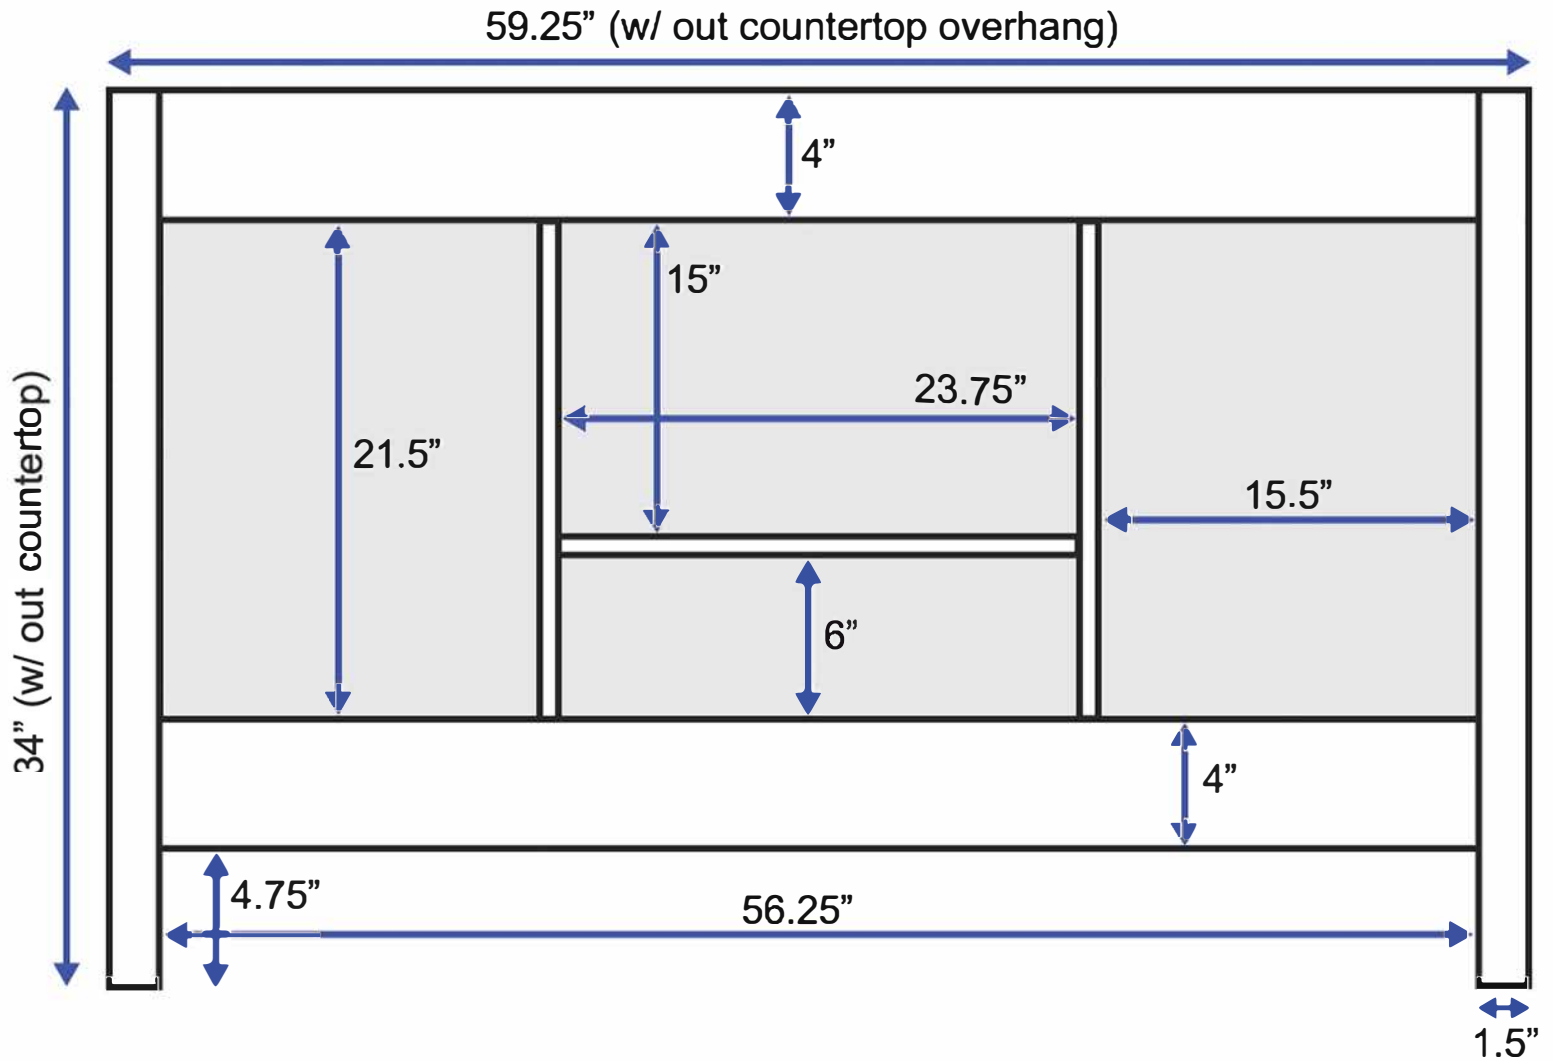

60-inch Single Vanity (Back View)

All measurements are approximate and rounded to the nearest quarter inch.
Please allow for a slight margin of error.