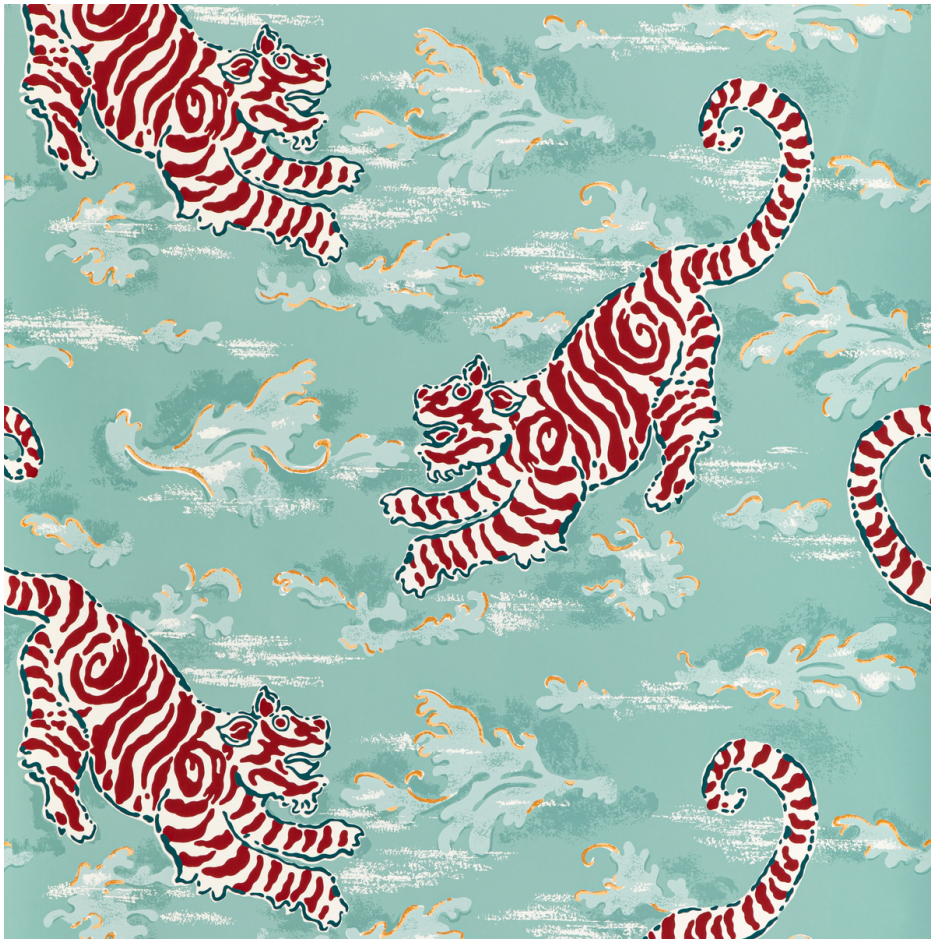

Bongol Paper - Aqua
SKU: P2020107.1394.0

LEE JOFA

SKU: **P2020107.1394.0**

Type: **Print**

Railroaded: **No**

Composition: **Paper - 100%**

Vertical Repeat: **19 in (48.26 cm)**

Repeat UOM: **in in (0 cm)**

Brand: **Lee Jofa**

Finish: **Untrimmed**

Note: **Priced And Sold By The 10 Yard Roll**

Width: **27 in (68.58 cm)**

Horizontal Repeat: **27 in (68.58 cm)**

Wallcovering Area: **67.50 Square Feet**

KRAVET INC. © 2023