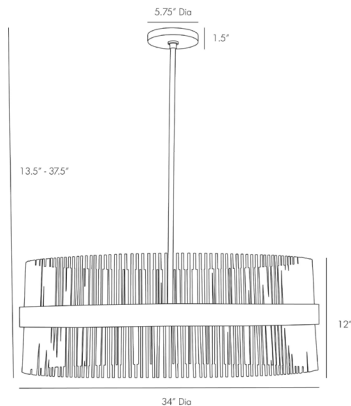

## HOZIER CHANDELIER

89093

H: 13.5 IN, Dia: 34.00 IN

Antique Brass

Contract Suitable As Is

Grand in sculptural form, this brilliant chandelier is crafted with hundreds of tubes of stainless steel. The main steel ring holds 12 candelabra bulbs and is finished in a dark bronze finish with slight antiquing. The linear tubes are fitted in the main ring and match the hanging stem in an antiqued brass finish. Additional pipe available (PIPE-101). Photographed with small tubular bulbs. Also available in pale silver (89114) and as a sconce (49046).

### DIMENSIONS

Chandelier	H: 12 IN, H: 13 IN, Dia: 34.00 IN
Minimum Hanging Height	13.5 IN
Maximum Hanging Height	37.5 IN
Canopy	H: 1.5 IN, H: 1 IN, Dia: 5.75 IN

### WIRING

Rating	Damp
Cord	10 FT IN, Clear/Silver, SVT
Socket	12, Type B=E12 Other
Photographed Bulb	Small Clear Tubular Bulb
Maximum Watt	60
Voltage	110-120 V