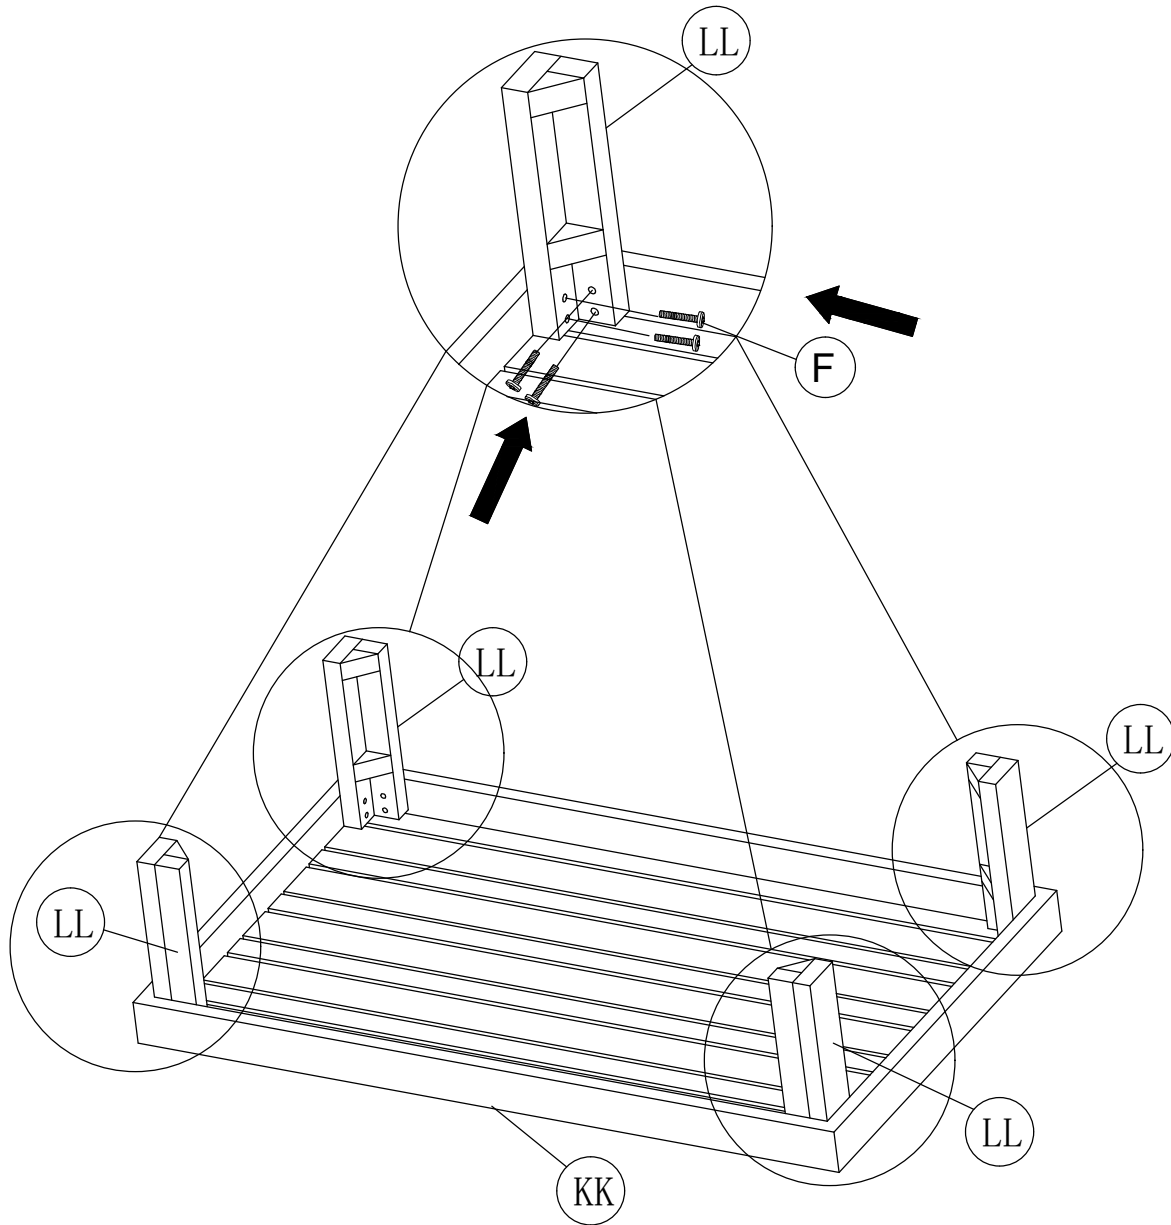

JJ X1

Step9

M6*55mm

A 8x

LL X4

KK X1

Step10

M6*40mm

F 16x

The chaise longue can be placed on the left side or the right side.

 <p>ø16mm (E) 6x</p>	 <p>M6 (D) 6x</p>	 <p>M6*65mm (C) 6x</p>
--	--	--