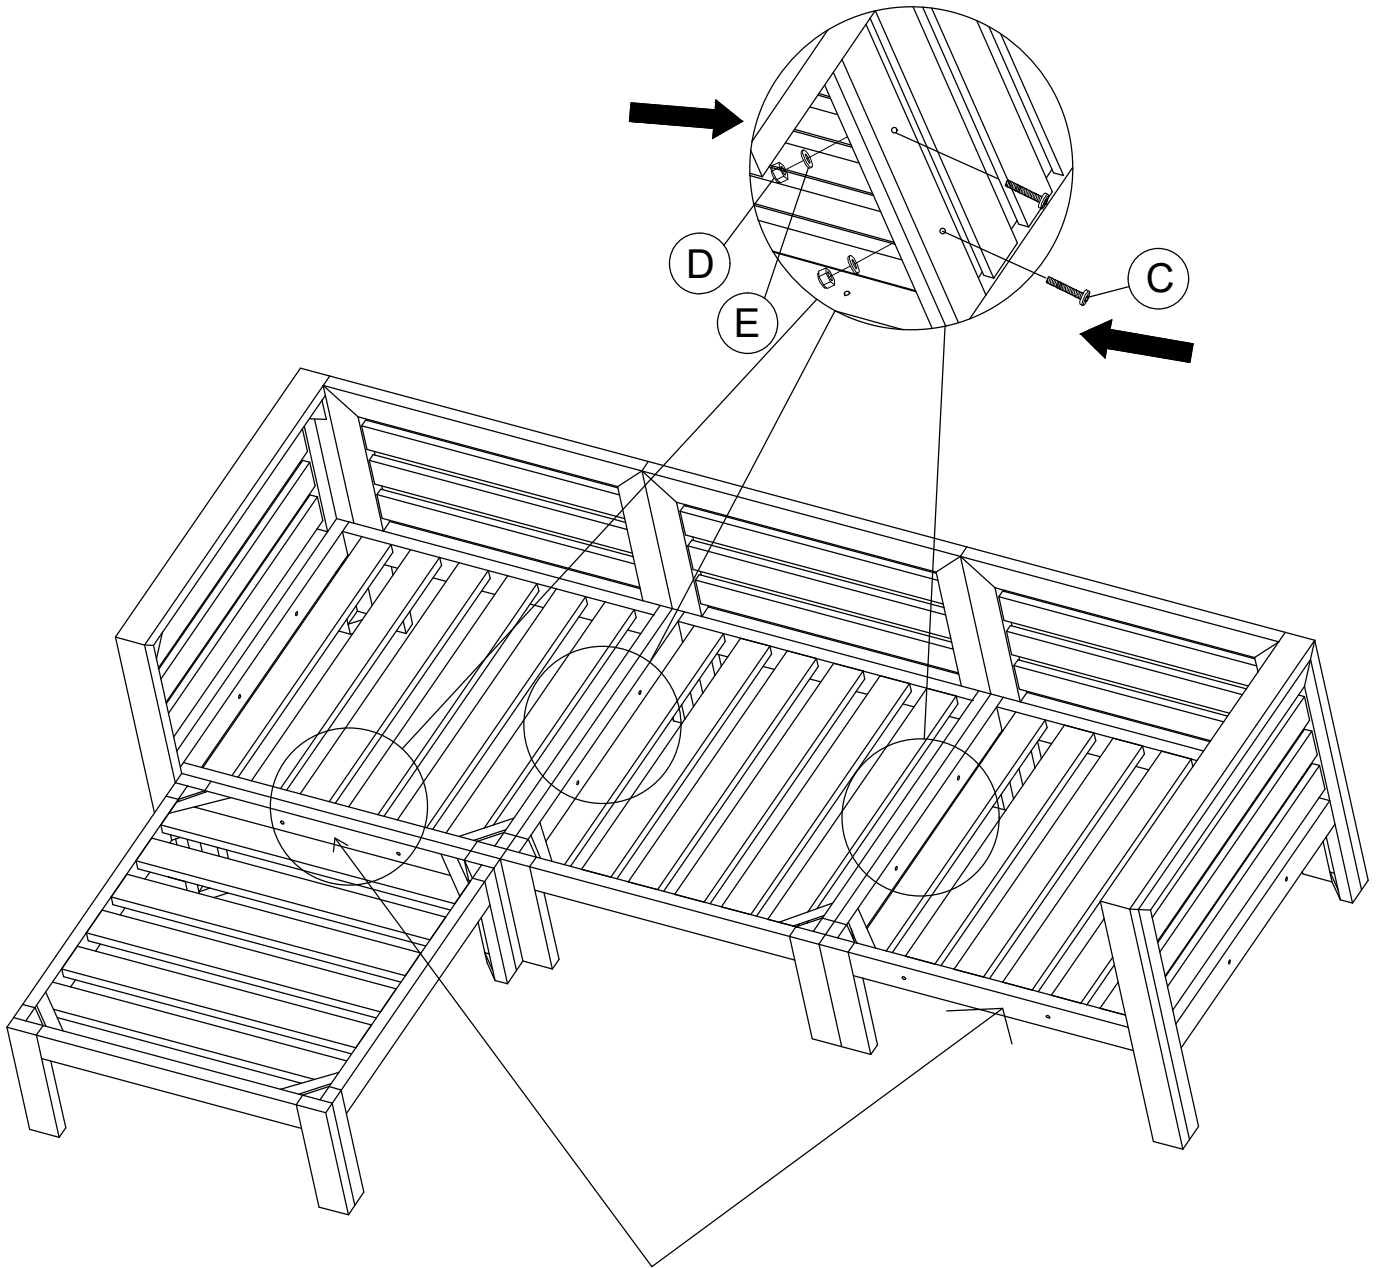

JJ X1

Step9

M6*55mm

A 8x

LL X4

KK X1

Step10

M6*40mm

F 16x

The chaise longue can be placed on the left side or the right side.

 <p>ø16mm (E) 6x</p>	 <p>M6 (D) 6x</p>	 <p>M6*65mm (C) 6x</p>
--	--	--