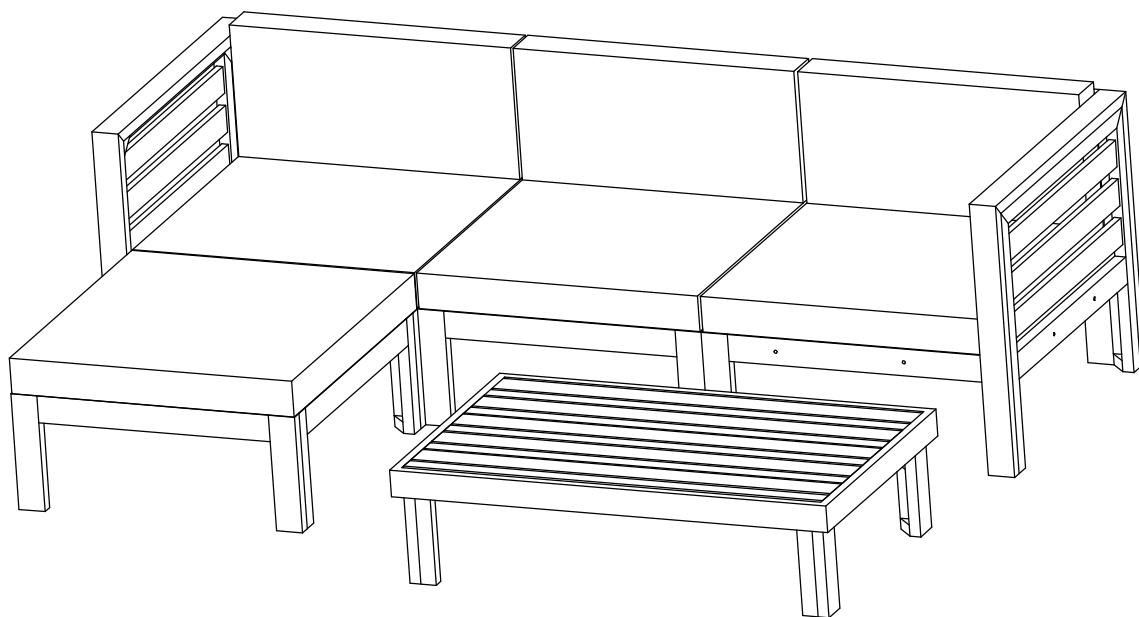

Assembling Instruction

ITEM#: XWPS-223GY

SKU: XWPS-223GY

- ATTENTION: 1. Please check the manual carefully and make sure you have received all the parts.
2. If there is any missing, please let us know the letter of the parts you need.
3. If there is any damage, please send clear photos to us, we will check and offer you best solution soon.

 <p>AA X1</p>	 <p>BB X1</p>	 <p>CC X1</p>
 <p>DD X8</p>	 <p>EE X1</p>	 <p>FF X1</p>
 <p>GG X1</p>	 <p>HH X1</p>	 <p>II X1</p>

<p>JJ x1</p> 	<p>KK x1</p> 	<p>LL x4</p> 
<p>MM x2</p> 	<p>NN x1</p> 	<p>OO x1</p> 
<p>PP x3</p> 		
<p>A x16+(1) M6*55mm</p> 	<p>B x4 M6*65mm</p> 	<p>C x16+(1) M6*65mm</p> 