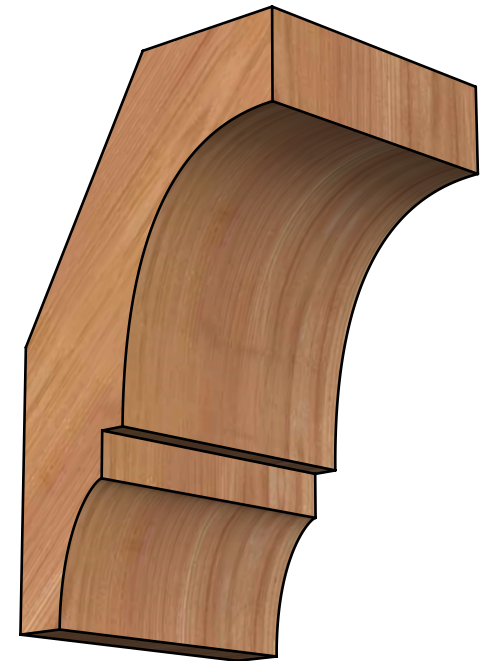

BRC06X06X10BOA00SWR

5 1/2"W X 6"D X 10"H BALBOA SMOOTH BRACE, WESTERN RED CEDAR

SIDE

FRONT

EKENA MILLWORK
 2300 WEST MAIN ST.
 CLARKSVILLE, TX 75426
 TOLL FREE: 866-607-0453
 WWW.EKENAMILLWORK.COM

NOTES

1. INSTALLATION TO BE COMPLETED IN ACCORDANCE WITH MANUFACTURER'S SPECIFICATIONS.
2. DRAWING MAY NOT BE TO SCALE
3. THIS DRAWING IS INTENDED FOR DESIGN AND PLANNING PURPOSES ONLY.
4. ALL INFORMATION CONTAINED HEREIN WAS CURRENT AT THE TIME OF DEVELOPMENT BUT MUST BE REVIEWED AND APPROVED BY THE PRODUCT MANUFACTURER TO BE CONSIDERED ACCURATE.
5. PRODUCTS ARE NOT KILN DRIED. THIS ITEM IS UNIQUE AND WILL CONTAIN THE NATURAL VARIATIONS THAT THE WOOD SPECIES OFFERS. THIS MAY RESULT IN VARIATIONS UP TO 1/4"