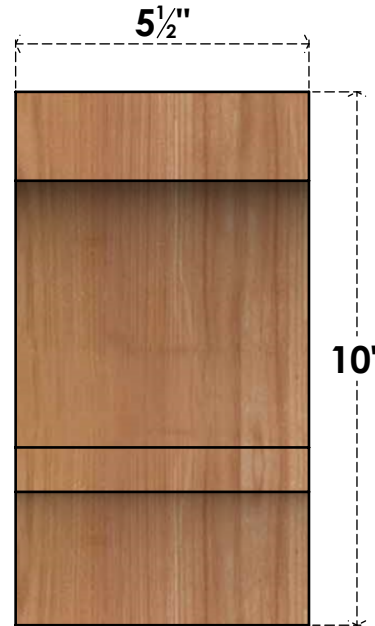

BRC06X06X10BOA00SWR

5 1/2"W X 6"D X 10"H BALBOA SMOOTH BRACE, WESTERN RED CEDAR

SIDE

FRONT

EKENA MILLWORK
 2300 WEST MAIN ST.
 CLARKSVILLE, TX 75426
 TOLL FREE: 866-607-0453
 WWW.EKENAMILLWORK.COM

NOTES

1. INSTALLATION TO BE COMPLETED IN ACCORDANCE WITH MANUFACTURER'S SPECIFICATIONS.
2. DRAWING MAY NOT BE TO SCALE
3. THIS DRAWING IS INTENDED FOR DESIGN AND PLANNING PURPOSES ONLY.
4. ALL INFORMATION CONTAINED HEREIN WAS CURRENT AT THE TIME OF DEVELOPMENT BUT MUST BE REVIEWED AND APPROVED BY THE PRODUCT MANUFACTURER TO BE CONSIDERED ACCURATE.
5. PRODUCTS ARE NOT KILN DRIED. THIS ITEM IS UNIQUE AND WILL CONTAIN THE NATURAL VARIATIONS THAT THE WOOD SPECIES OFFERS. THIS MAY RESULT IN VARIATIONS UP TO 1/4"