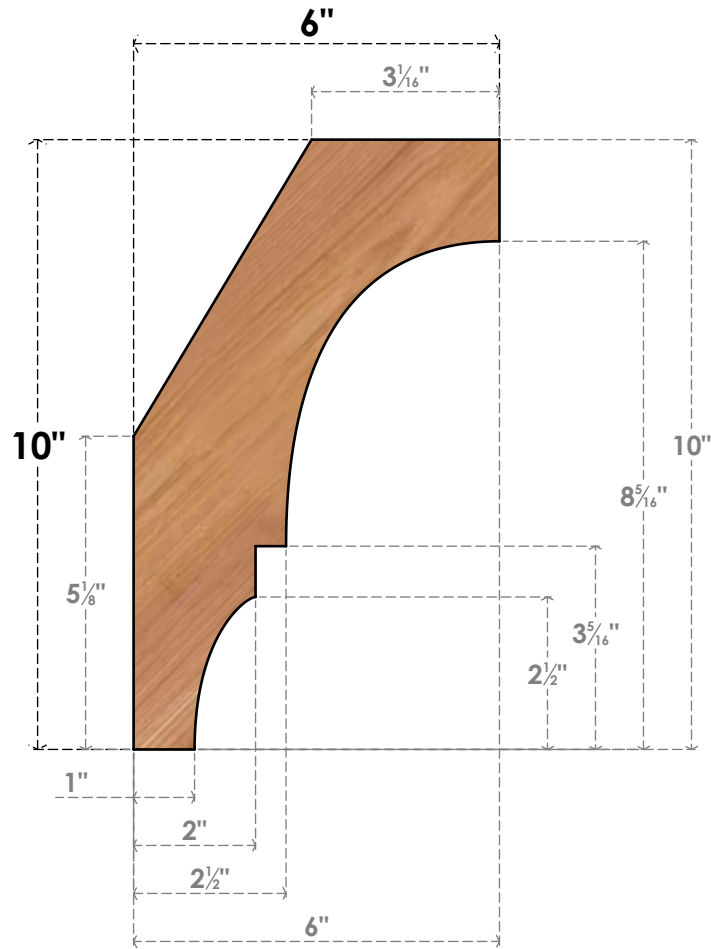

BRC06X06X10BOA00SWR

5 1/2"W X 6"D X 10"H BALBOA SMOOTH BRACE, WESTERN RED CEDAR

SIDE

FRONT

EKENA MILLWORK
 2300 WEST MAIN ST.
 CLARKSVILLE, TX 75426
 TOLL FREE: 866-607-0453
 WWW.EKENAMILLWORK.COM

NOTES

1. INSTALLATION TO BE COMPLETED IN ACCORDANCE WITH MANUFACTURER'S SPECIFICATIONS.
2. DRAWING MAY NOT BE TO SCALE
3. THIS DRAWING IS INTENDED FOR DESIGN AND PLANNING PURPOSES ONLY.
4. ALL INFORMATION CONTAINED HEREIN WAS CURRENT AT THE TIME OF DEVELOPMENT BUT MUST BE REVIEWED AND APPROVED BY THE PRODUCT MANUFACTURER TO BE CONSIDERED ACCURATE.
5. PRODUCTS ARE NOT KILN DRIED. THIS ITEM IS UNIQUE AND WILL CONTAIN THE NATURAL VARIATIONS THAT THE WOOD SPECIES OFFERS. THIS MAY RESULT IN VARIATIONS UP TO 1/4"