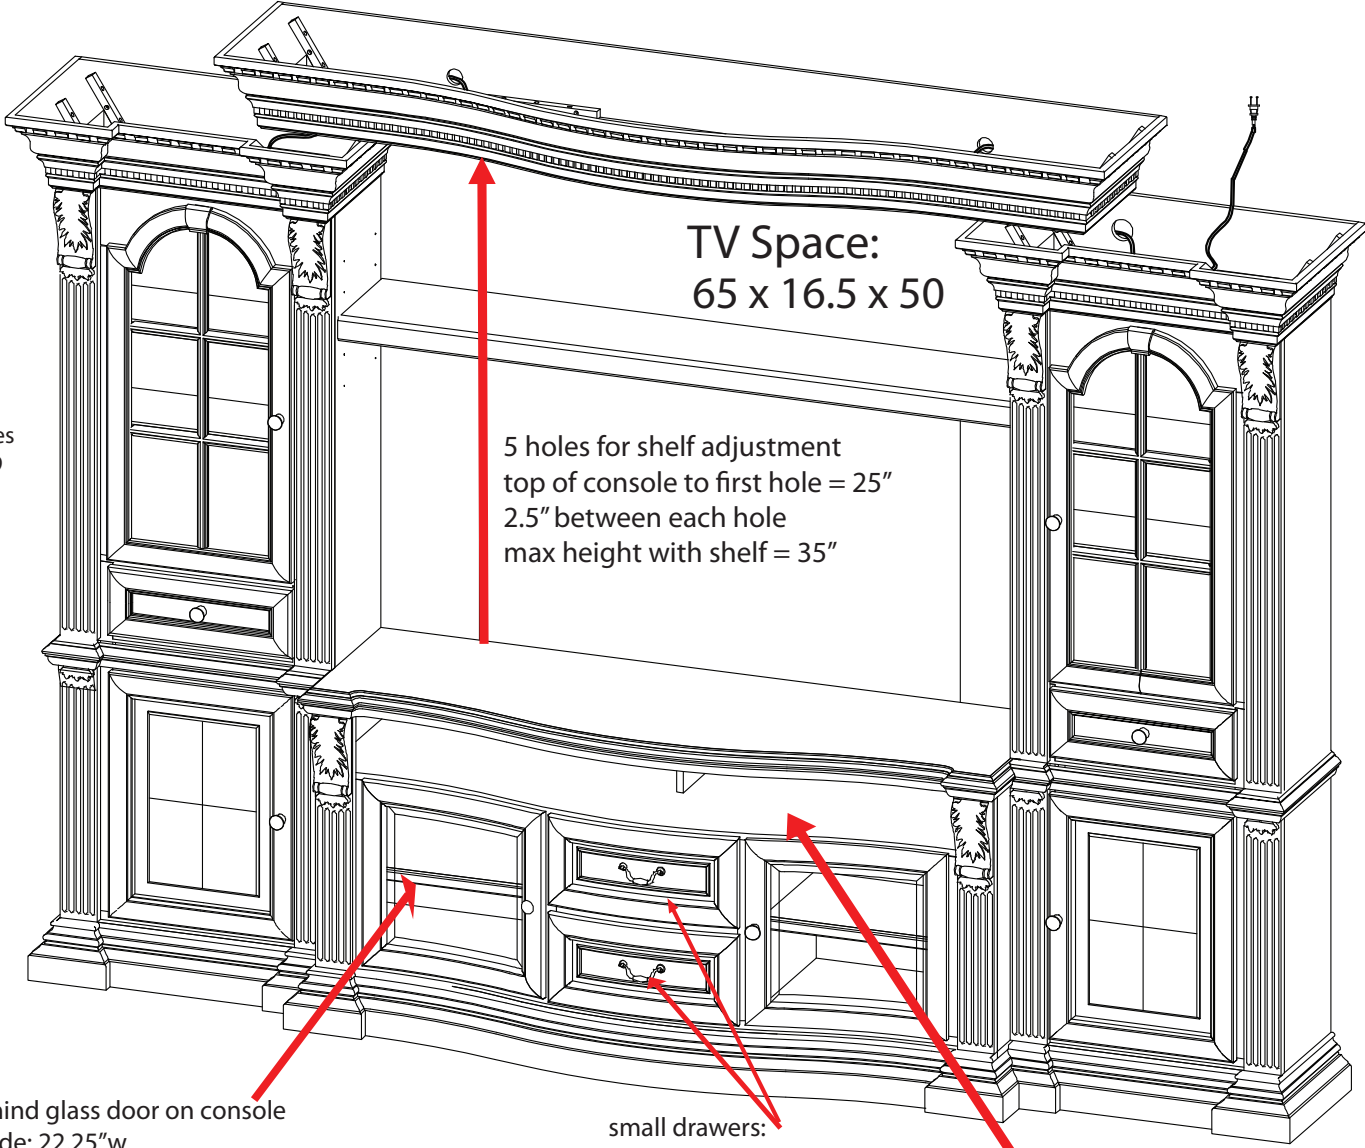

Overall Complete ENT wall: 125 x 21 x 90

console alone overall: 67 x 21 x 32.75

Vietnam Production

Pier alone overall
33.25 x 17.25 x 82.5

Behind glass cabinet
inside: 24.5 x 10.5 x 35
front: 17.25" w x 34" h
2 adjustable shelves
(glass w/ wood trim)
6 holes - 2.5" space between holes
bottom of cabinet to 1st hole = 9
between hole 3 and 4 = 5

inside drawer dims:
12.25 x 9.25 x 4.5
ball-bearing glide length =
10 inches x 35mm

Behind wood door
inside: 24.5 x 10.5 x 28
front: 17.25" w x 23" h
1 wood adjustable shelf
3 holes - 2.5" space between holes
bottom of cabinet to 1st hole = 8.5

TV Space:
65 x 16.5 x 50

5 holes for shelf adjustment
top of console to first hole = 25"
2.5" between each hole
max height with shelf = 35"

behind glass door on console
inside: 22.25" w
17" d on outside & 14.5" d near drawers
17.5" h
1 adjustable shelf - 3 holes - 2" sep
bottom of cabinet to 1st hole = 6

small drawers:
inner dims: 15.25 x 15.25 x 6.5
each drawer is same dims

Soundbar
inside: 63.5 x 18.75 x 7.5
front: 57.5" w x 5.5" h
center divider to front : 8.25