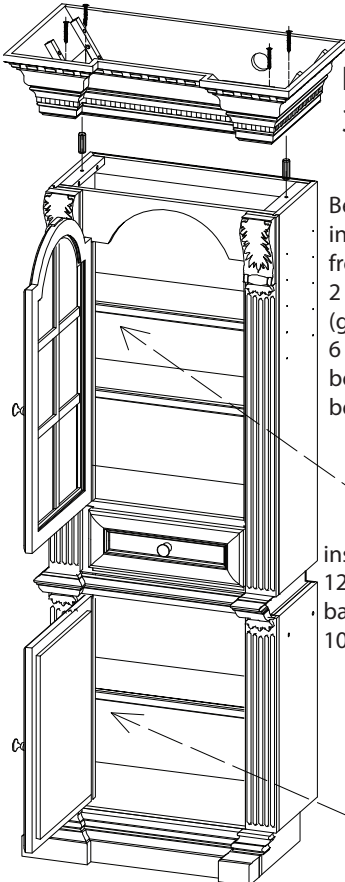

Overall Complete ENT wall: 125 x 21 x 90

console alone overall: 67 x 21 x 32.75

Vietnam Production

Pier alone overall
33.25 x 17.25 x 82.5

Behind glass cabinet
inside: 24.5 x 10.5 x 35
front: 17.25" w x 34" h
2 adjustable shelves
(glass w/ wood trim)
6 holes - 2.5" space between holes
bottom of cabinet to 1st hole = 9
between hole 3 and 4 = 5

inside drawer dims:
12.25 x 9.25 x 4.5
ball-bearing glide length =
10 inches x 35mm

Behind wood door
inside: 24.5 x 10.5 x 28
front: 17.25" w x 23" h
1 wood adjustable shelf
3 holes - 2.5" space between holes
bottom of cabinet to 1st hole = 8.5

TV Space:
65 x 16.5 x 50

5 holes for shelf adjustment
top of console to first hole = 25"
2.5" between each hole
max height with shelf = 35"

behind glass door on console
inside: 22.25" w
17" d on outside & 14.5" d near drawers
17.5" h
1 adjustable shelf - 3 holes - 2" sep
bottom of cabinet to 1st hole = 6

small drawers:
inner dims: 15.25 x 15.25 x 6.5
each drawer is same dims

Soundbar
inside: 63.5 x 18.75 x 7.5
front: 57.5" w x 5.5" h
center divider to front : 8.25