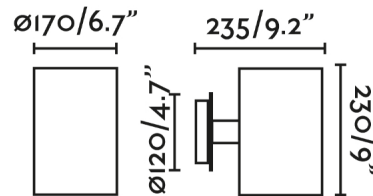

Wall lamp with a cylindrical shape in beige finish designed by Faro Lab . A unique design to give a modern touch to any space. Allows the light to be directed more firmly. Black structure.