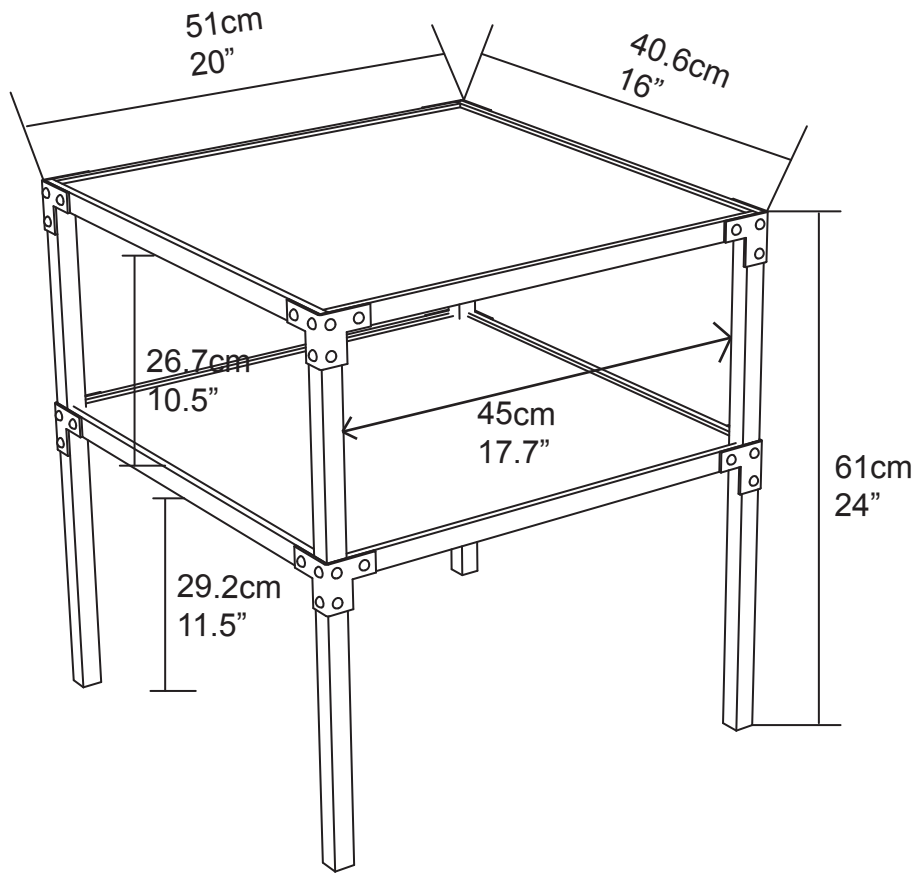

## Product size chart

N.W. 14.8 lbs

Weight Capacity: 110.2 lbs