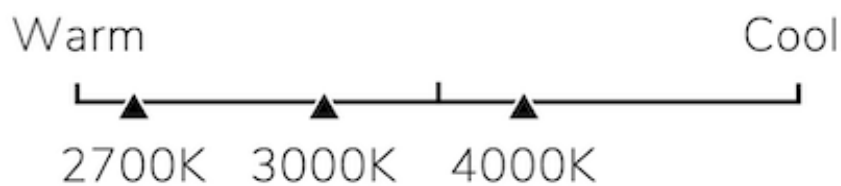

Lighting Specifications

Brightness 660 lumens

Estimated Yearly Energy Cost \$ 2.09

Based on 3 hrs/day
11c/kWh Cost depends
on rates and use

Life in Years 22.8 Years

Based on 3 hrs/day

Color Appearance

Energy Used 12 watts