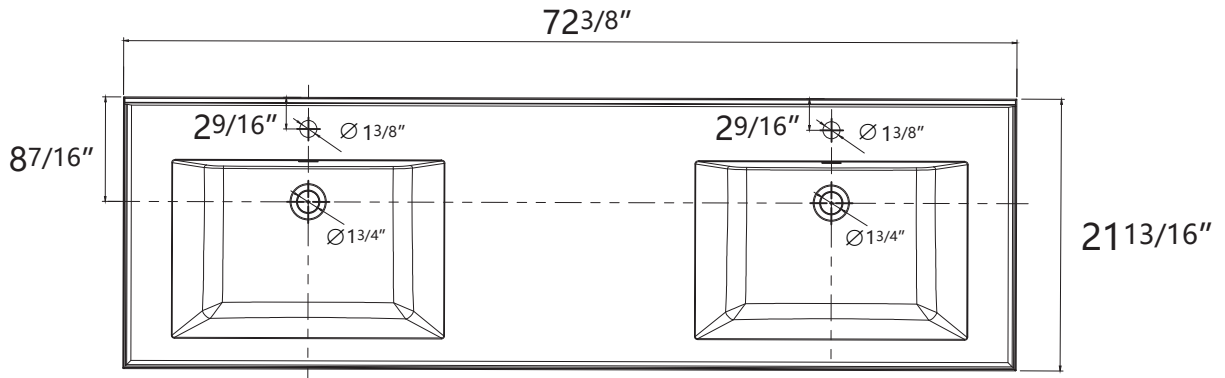

DIMENSION DETAILS

BATHROOM VANITY

PRODUCT
INSTRUCTION
VIDEO

Belize 72"

COUNTERTOP SIZE

Top View

Front View

Side View

VANITY SIZE

Front View

Side View