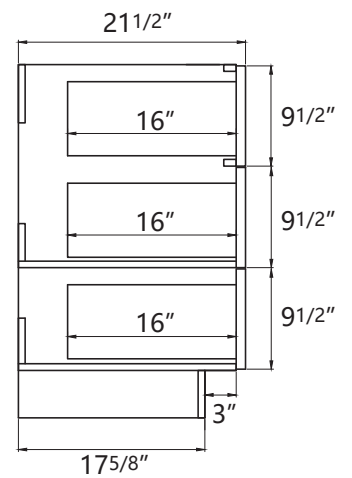

DIMENSION DETAILS

BATHROOM VANITY

PRODUCT
INSTRUCTION
VIDEO

Belize 72"

COUNTERTOP SIZE

Top View

Front View

Side View

VANITY SIZE

Front View

Side View