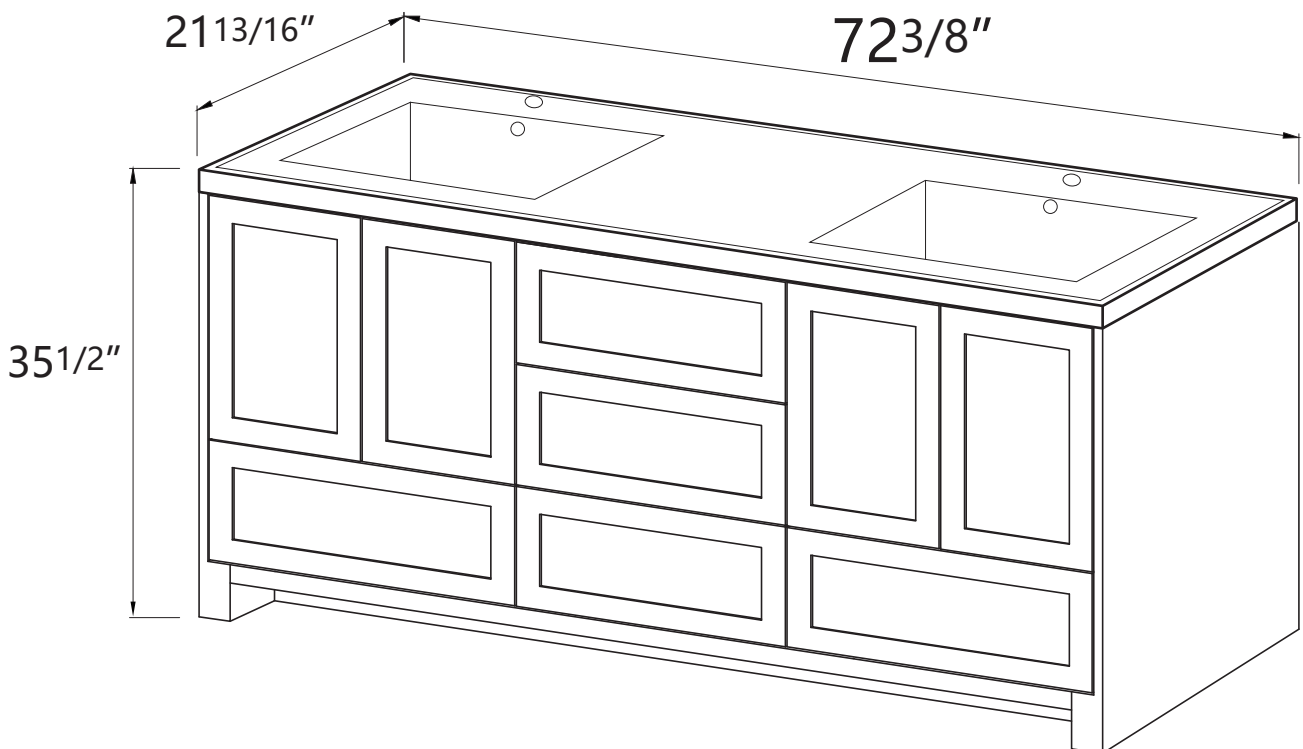

DIMENSION DETAILS

BATHROOM VANITY

PRODUCT
INSTRUCTION
VIDEO

Belize 72"

COUNTERTOP SIZE

Top View

Front View

Side View

VANITY SIZE

Front View

Side View