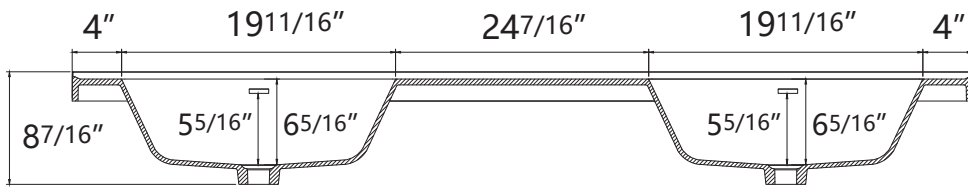

DIMENSION DETAILS

BATHROOM VANITY

PRODUCT
INSTRUCTION
VIDEO

Belize 72"

COUNTERTOP SIZE

Top View

Front View

Side View

VANITY SIZE

Front View

Side View