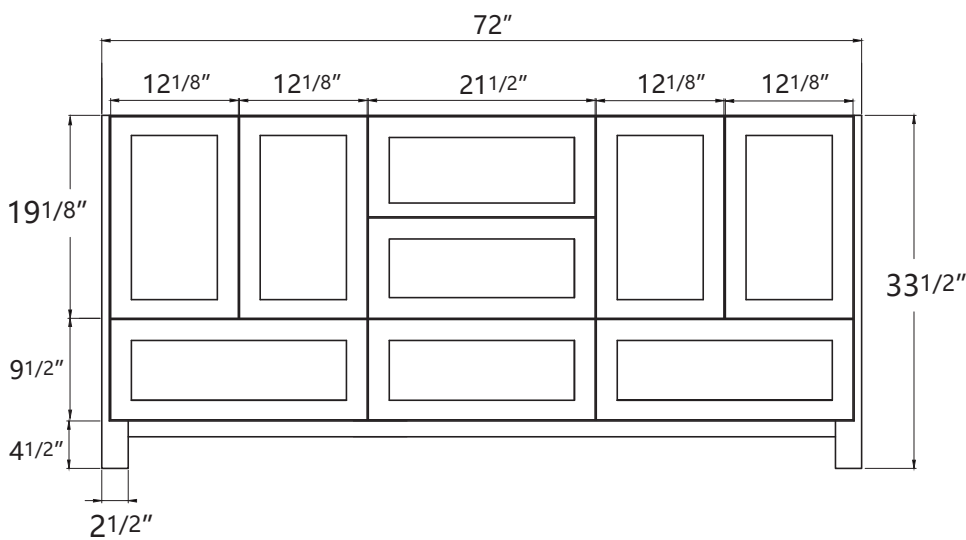

DIMENSION DETAILS

BATHROOM VANITY

PRODUCT
INSTRUCTION
VIDEO

Belize 72"

COUNTERTOP SIZE

Top View

Front View

Side View

VANITY SIZE

Front View

Side View