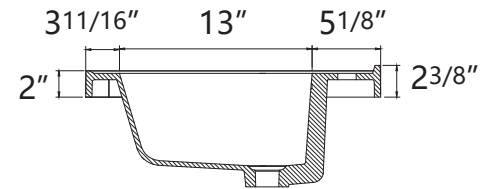

DIMENSION DETAILS

BATHROOM VANITY

PRODUCT
INSTRUCTION
VIDEO

Belize 72"

COUNTERTOP SIZE

Top View

Front View

Side View

VANITY SIZE

Front View

Side View