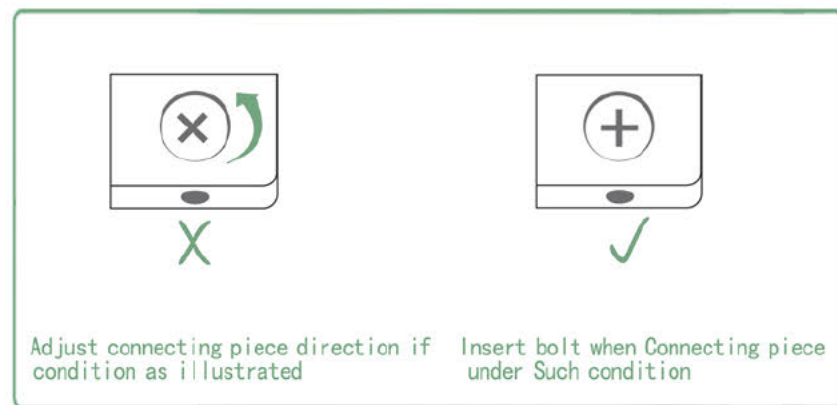

M6×35 M2.5×14 Φ15×9.5 Φ6×30 M4×30 M3×12 35×12.5 45×15 M4×16 Φ23×21 100×20×20 20×20 M2.5×10

BOLT INSTALLATION AS BELOW:

SPIALE INSTALLATION AS BELOW:

C1.

C2.

C3.

1.

2.