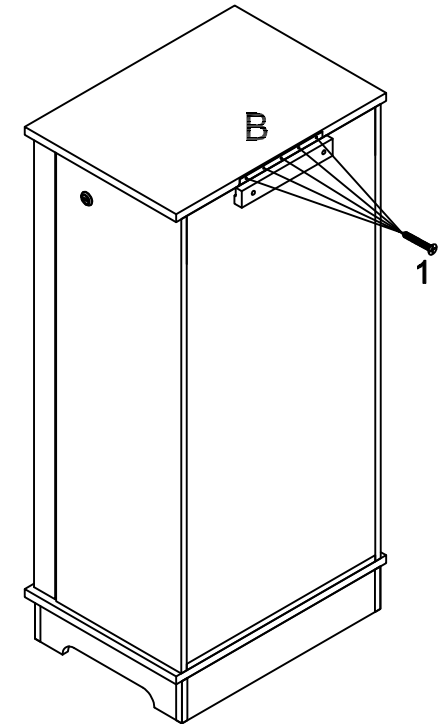

Part List:

A - Armoire Body

B - Top Lid 

1 - Screws x 5 

2 - Keys x 2 

Where necessary on
an inclined plane:

Owner's Manual

Port Jewelry Armoire

ITEM #: 5119-972

UPC: 850015119972

Color: Chocolate

Date of Purchase: ____/____/____

Please refer to part numbers when reordering

DO NOT RETURN. Contact customer service first.

For questions or comments about this product: