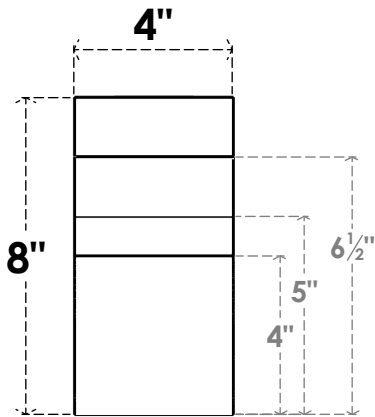

ITEM NUMBER: RFTURO040X08000X12000X008MON00RCPR

4"W X 8"H X 12"L TIMBERTHANE ROUGH CEDAR MONTEREY FAUX WOOD OPEN RAFTER TAIL, 8"L END, PRIMED TAN

SIDE PROFILE

FRONT PROFILE

ISOMETRIC

GENERATED DATE : 03/02/2023