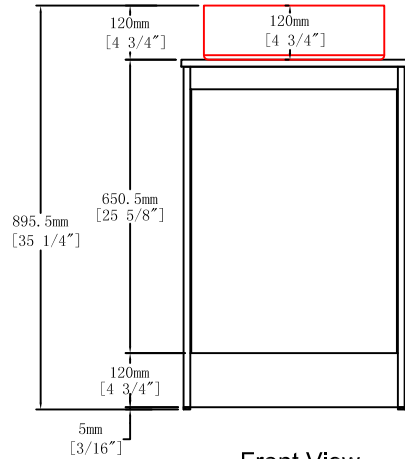

Top View

Front View

Side View

770.5mm
[30 5/16\"/>

5mm
[3/16\"/>