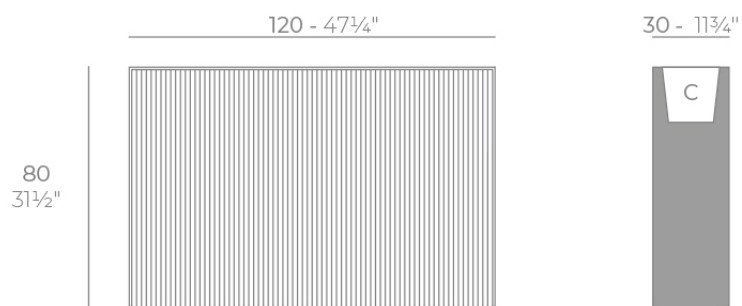

Gatsby wall 120x30x80

by Ramón Esteve

The Gatsby collection, designed by Ramón Esteve for Vondom, recalls the Art Déco lighting. Those crazy twenties. “Something new, extraordinary, beautiful, simple but sophisticatedly designed” said Francis Scott Fitzgerald about his aims for the novel he was about to write. The Great Gatsby was born in an age of prosperity, parties and excess. They called it “the American Dream”.

Info

Description

Weight: 23 Kg

GATSBY Wall
GATSBY Wall
ref. 54436
C= 115x25x23 45 1/4"x9 3/4"x9"
53 L
14Gal

Finishes

finishes

BASIC

Ref. 54436A