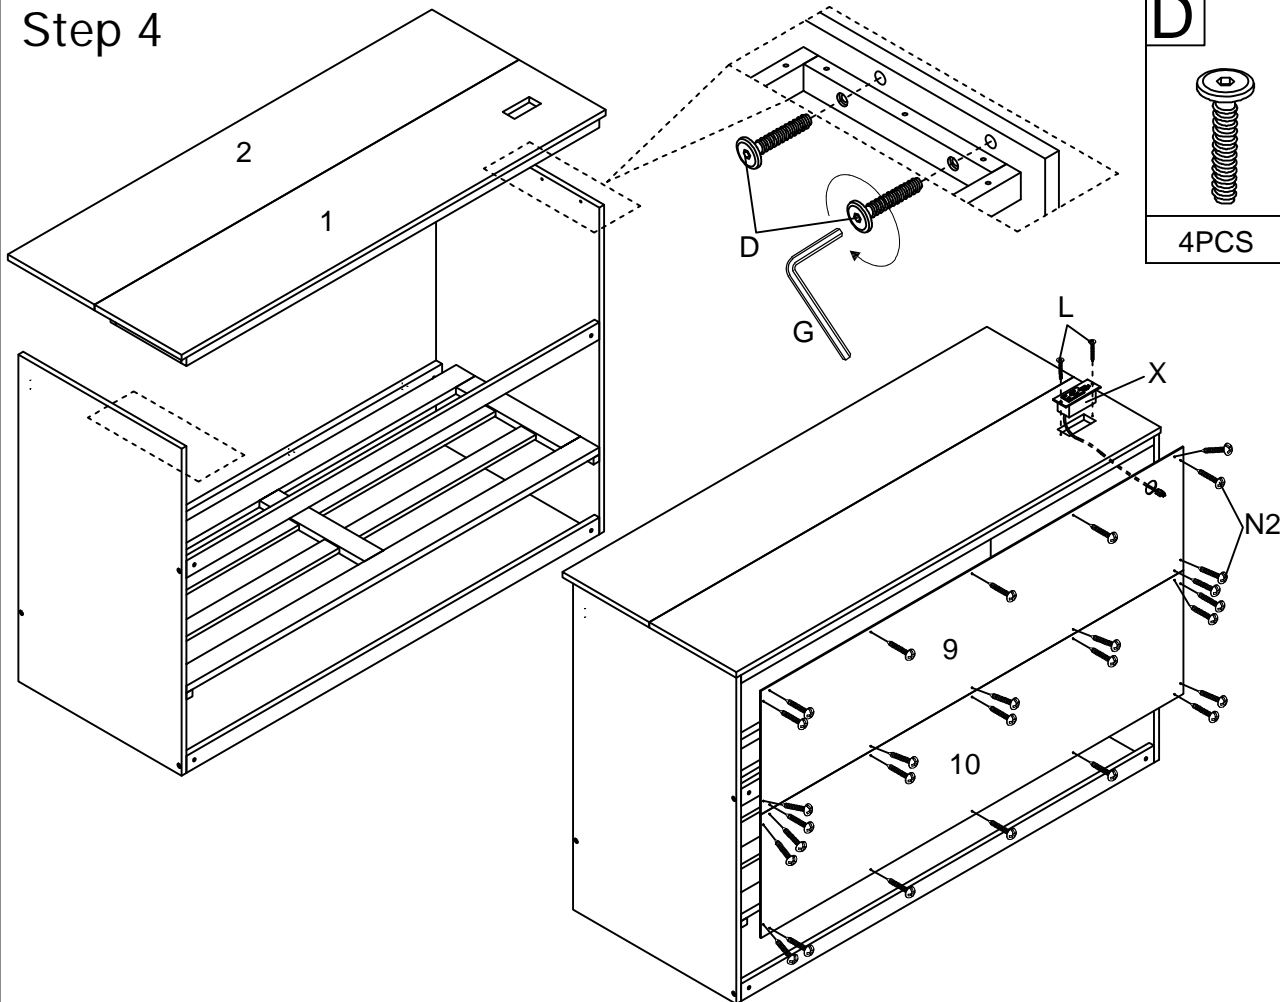

Part Lists (Box 3-WF532189)

| | | |
|---|---|--|
| 3  1pc | 4  1pc | 11  1pc |
| 12  1pc | 15  1pc | 16  Slat-12pcs |
| 17  1pc | 18  1pc | 19  2pcs |
| 22  1pc | | |

Hardware Lists (Box 3-WF532189)

| | | |
|--|--|--|
| A1  Ø10*30mm Wood dowel (16pcs) | A2  Ø8*20mm Wood dowel (8pcs) | B  Ø1/4*60mm Hex-Head bolt (6pcs) |
| C  Ø1/4"*9.5*12mm Horizontal-Hole bolt (6pcs) | D  Ø1/4*30mm Hex-Head bolt (24pcs) | E  Ø6*60mm Hex-Head screw (2pcs) |
| F  Ø6*90mm Hex-Head screw (6pcs) | G  K4mm Allen key (2pcs) | H  Knob (8pcs) |
| I  Cross Hinge (3pcs) | J  Ø3.5*20mm Wood screws (12pcs) | K  Ø4*35mm Wood screws (15pcs) |
| L  Ø3.5*15mm Wood screws (106pcs) | M1  Leaf Hinge (8pcs) | M2  Leaf Hinge (4pcs) |
| N  Ø3.5*15mm Wood screws (54pcs) | O  Ø17,Ø6.5*5mm Plastic Temple (2pcs) | P1  90 Degree Hinges With Lock (1pc) |
| P2  90 Degree Hinges Do Not Lock (1pc) | Q   Ø15*280mm Ty Slightly (2pcs) | R  Drawer Wheels (4pcs) |
| S  Ø3*10mm Wood screws (8pcs) | T  Duckle Lock (2pcs) | U  Ø4*25mm Wood screws (8pcs) |
| V  Ø4*50mm Wood screws (4pcs) | W  Ø9.5*10mm Plastic Canopy (4pcs) | X  Electrical Outlet (1pc) |
| 32  | | |

Step 1

| | |
|---|---|
| K | M2 |
|  |  |
| 10PCS | 4PCS |
| | L |
| |  |
| | 12PCS |

Step 2

| | |
|---|---|
| A1 | B |
|  |  |
| 16PCS | 6PCS |
| | C |
| |  |
| | 6PCS |
| | D |
| |  |
| | 6PCS |

Step 3

| | |
|---|---|
| I | J |
|  |  |
| 3PCS | 12PCS |
| K | |
|  | |
| 6PCS | |

Step 4

| | |
|---|---|
| D | N |
|  |  |
| 4PCS | 28PCS |
| X | |
|  | |
| 1PC | |
| L | |
|  | |
| 2PCS | |

Step 5

| | |
|---|---|
| E | F |
|  |  |
| 2PCS | 2PCS |

Step 6

| | |
|---|---|
| D | H |
|  |  |
| 12PCS | 4PCS |
| L | |
|  | |
| 12PCS | |