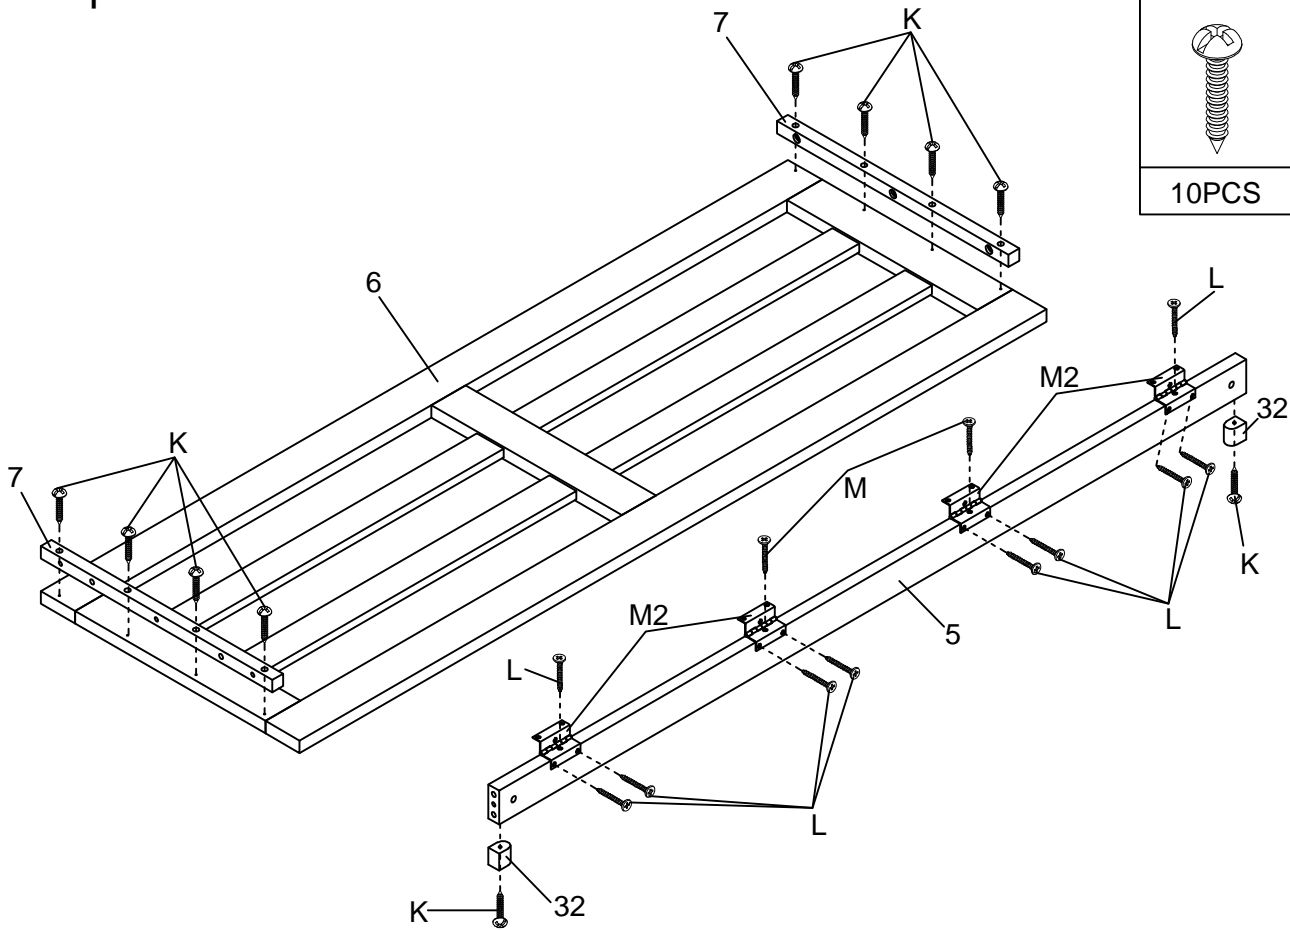

Step 1

K	M2
10PCS	4PCS
	L
	12PCS