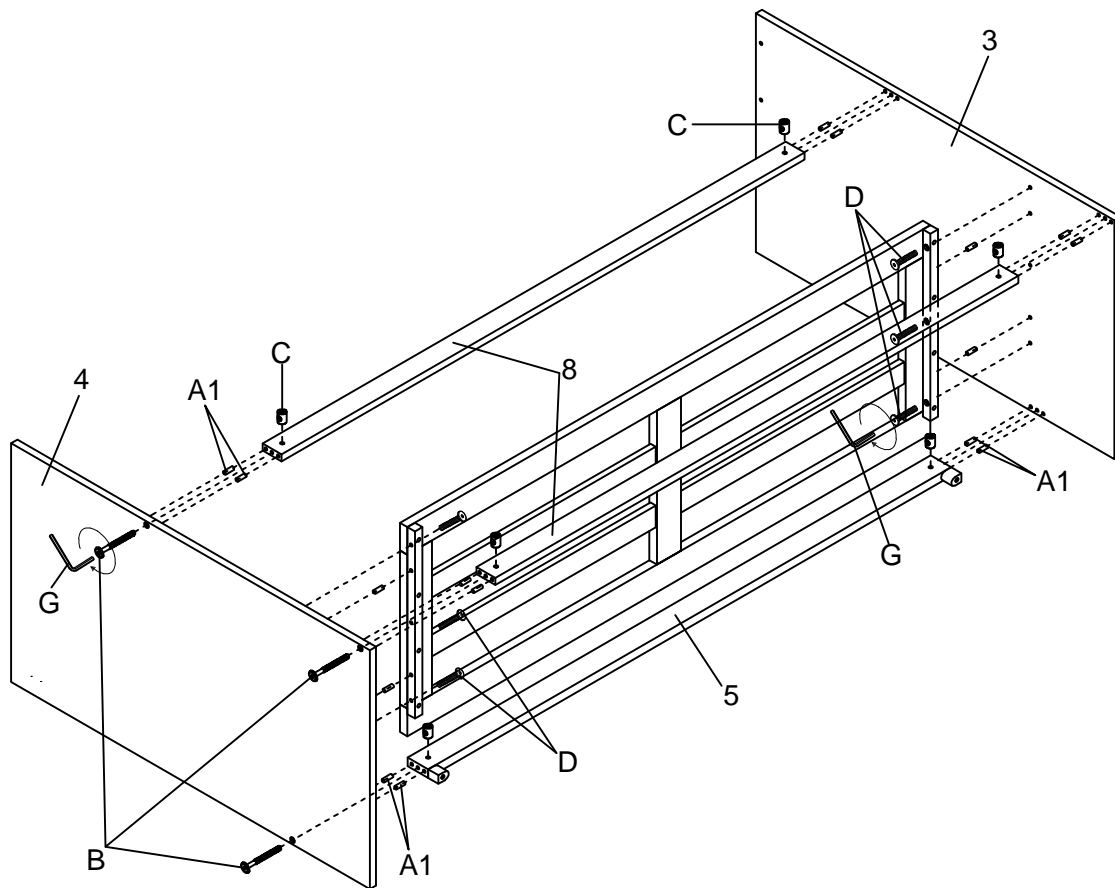

Step 2

A1	B
16PCS	6PCS
	C
	6PCS
	D
	6PCS