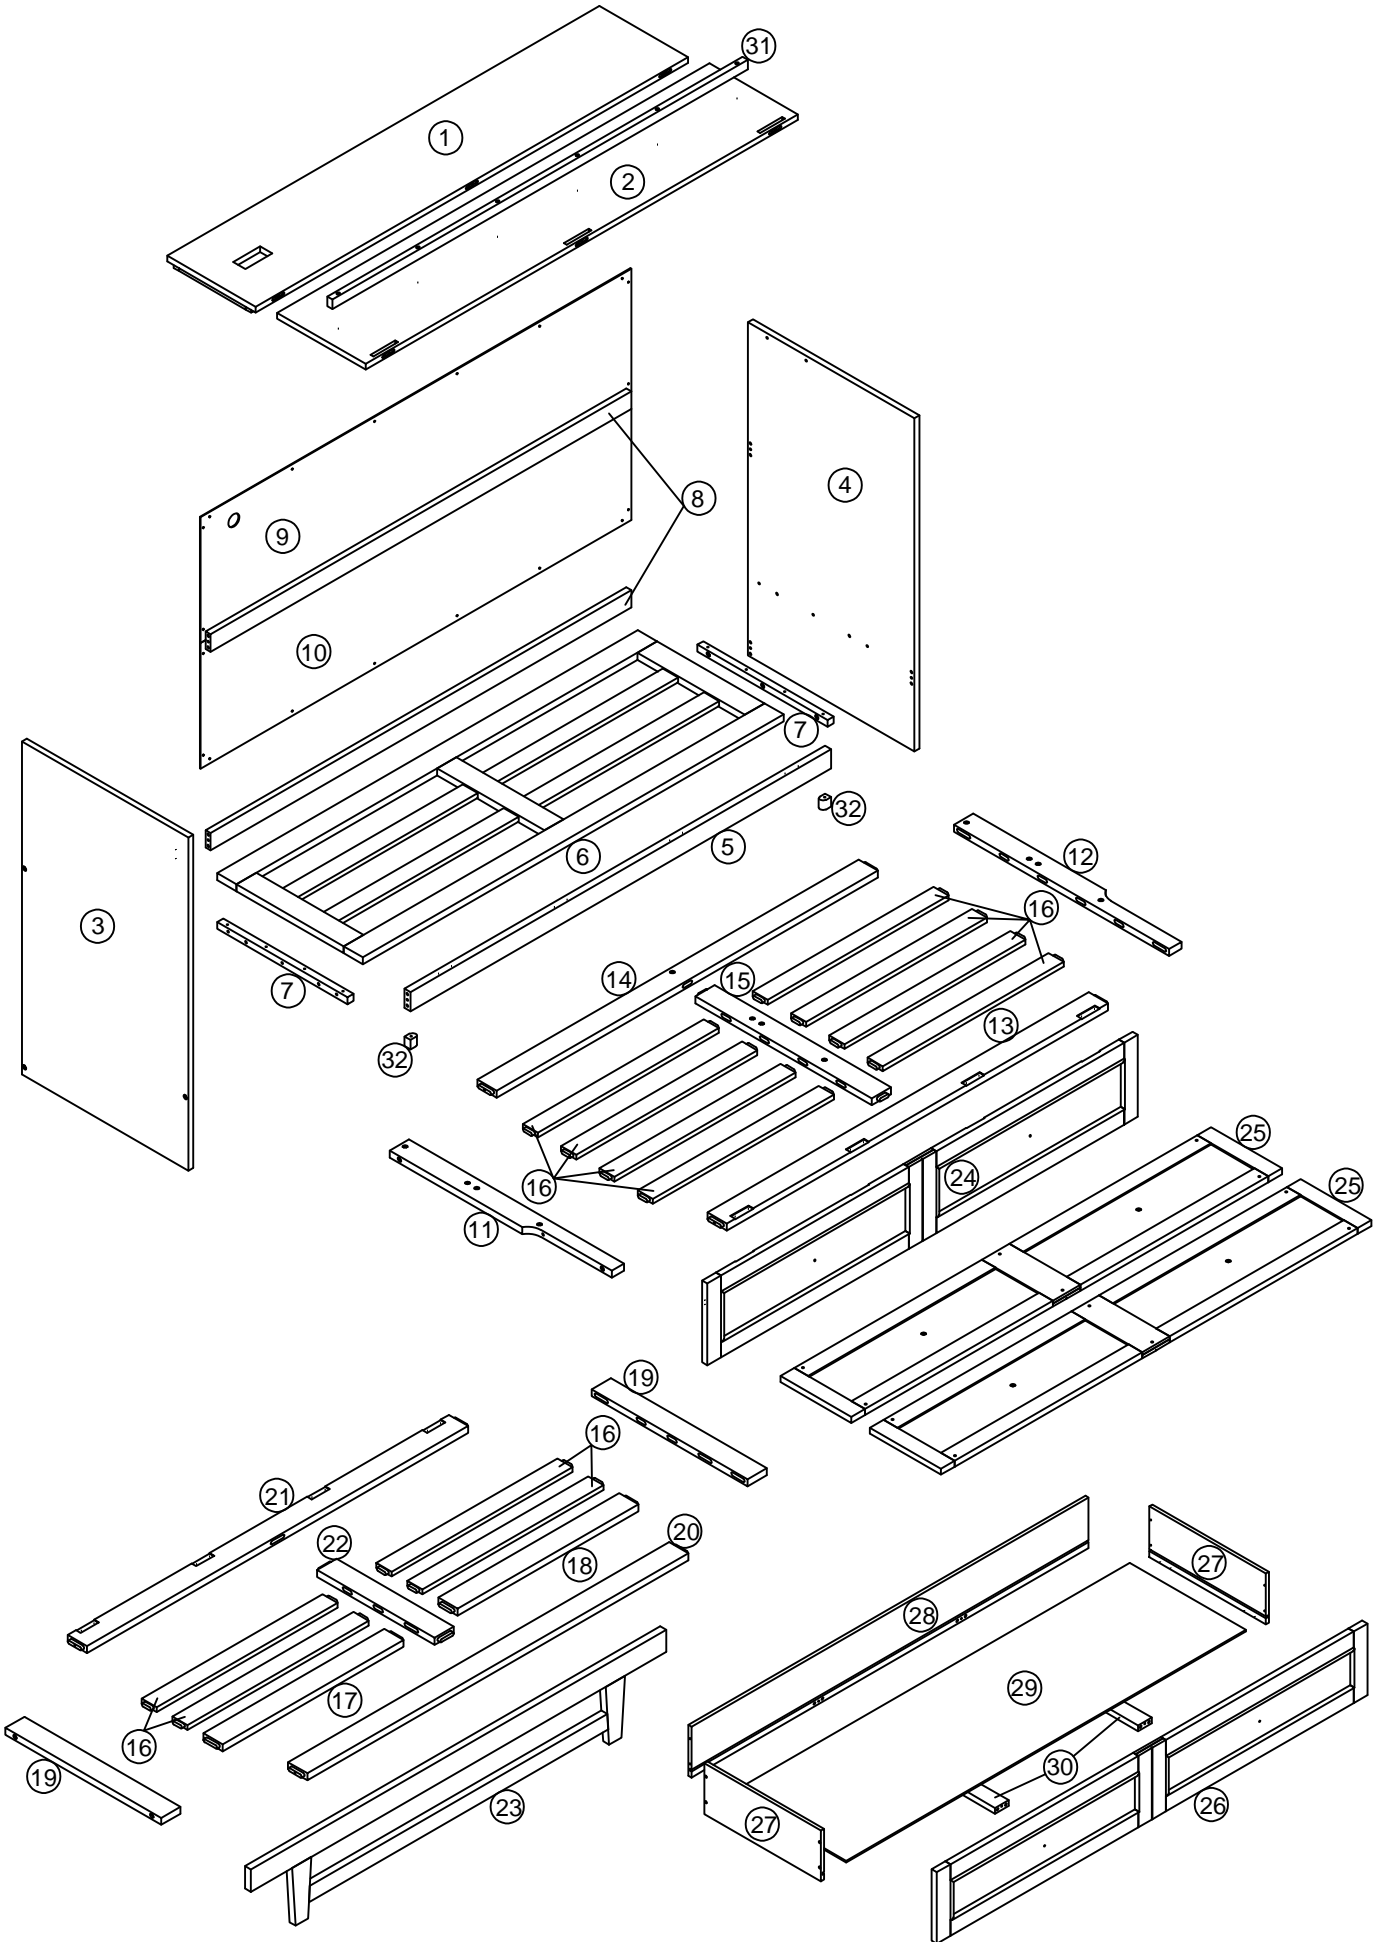

ASSEMBLY INSTRUCTIONS

SKU: WF532187-WF532188-WF532189

Detail View

Part Lists (Box 1-WF532187)

| | | |
|---|---|---|
| 6  1pc | 7  2pcs | 9  1pc |
| 10  1pc | 23  1pc | 26  1pc |
| 29  1pc | | |

Part Lists (Box 2-WF532188)

| | | |
|---|---|--|
| 1  1pc | 2  1pc | 5  1pc |
| 8  Back Rail-2pcs | 13  1pc | 14  1pc |
| 20  1pc | 21  1pc | 24  1pc |
| 25  Panel-2pcs | 27  Panel-2pcs | 28  1pc |
| 30  Support rail-2pcs | 31  1pc | |

Part Lists (Box 3-WF532189)

| | | |
|---|---|--|
| 3  1pc | 4  1pc | 11  1pc |
| 12  1pc | 15  1pc | 16  Slat-12pcs |
| 17  1pc | 18  1pc | 19  2pcs |
| 22  1pc | | |

Hardware Lists (Box 3-WF532189)

| | | |
|--|--|--|
| A1  Ø10*30mm Wood dowel (16pcs) | A2  Ø8*20mm Wood dowel (8pcs) | B  Ø1/4*60mm Hex-Head bolt (6pcs) |
| C  Ø1/4"*9.5*12mm Horizontal-Hole bolt (6pcs) | D  Ø1/4*30mm Hex-Head bolt (24pcs) | E  Ø6*60mm Hex-Head screw (2pcs) |
| F  Ø6*90mm Hex-Head screw (6pcs) | G  K4mm Allen key (2pcs) | H  Knob (8pcs) |
| I  Cross Hinge (3pcs) | J  Ø3.5*20mm Wood screws (12pcs) | K  Ø4*35mm Wood screws (15pcs) |
| L  Ø3.5*15mm Wood screws (106pcs) | M1  Leaf Hinge (8pcs) | M2  Leaf Hinge (4pcs) |
| N  Ø3.5*15mm Wood screws (54pcs) | O  Ø17,Ø6.5*5mm Plastic Temple (2pcs) | P1  90 Degree Hinges With Lock (1pc) |
| P2  90 Degree Hinges Do Not Lock (1pc) | Q   Ø15*280mm Ty Slightly (2pcs) | R  Drawer Wheels (4pcs) |
| S  Ø3*10mm Wood screws (8pcs) | T  Duckle Lock (2pcs) | U  Ø4*25mm Wood screws (8pcs) |
| V  Ø4*50mm Wood screws (4pcs) | W  Ø9.5*10mm Plastic Canopy (4pcs) | X  Electrical Outlet (1pc) |
| 32  | | |