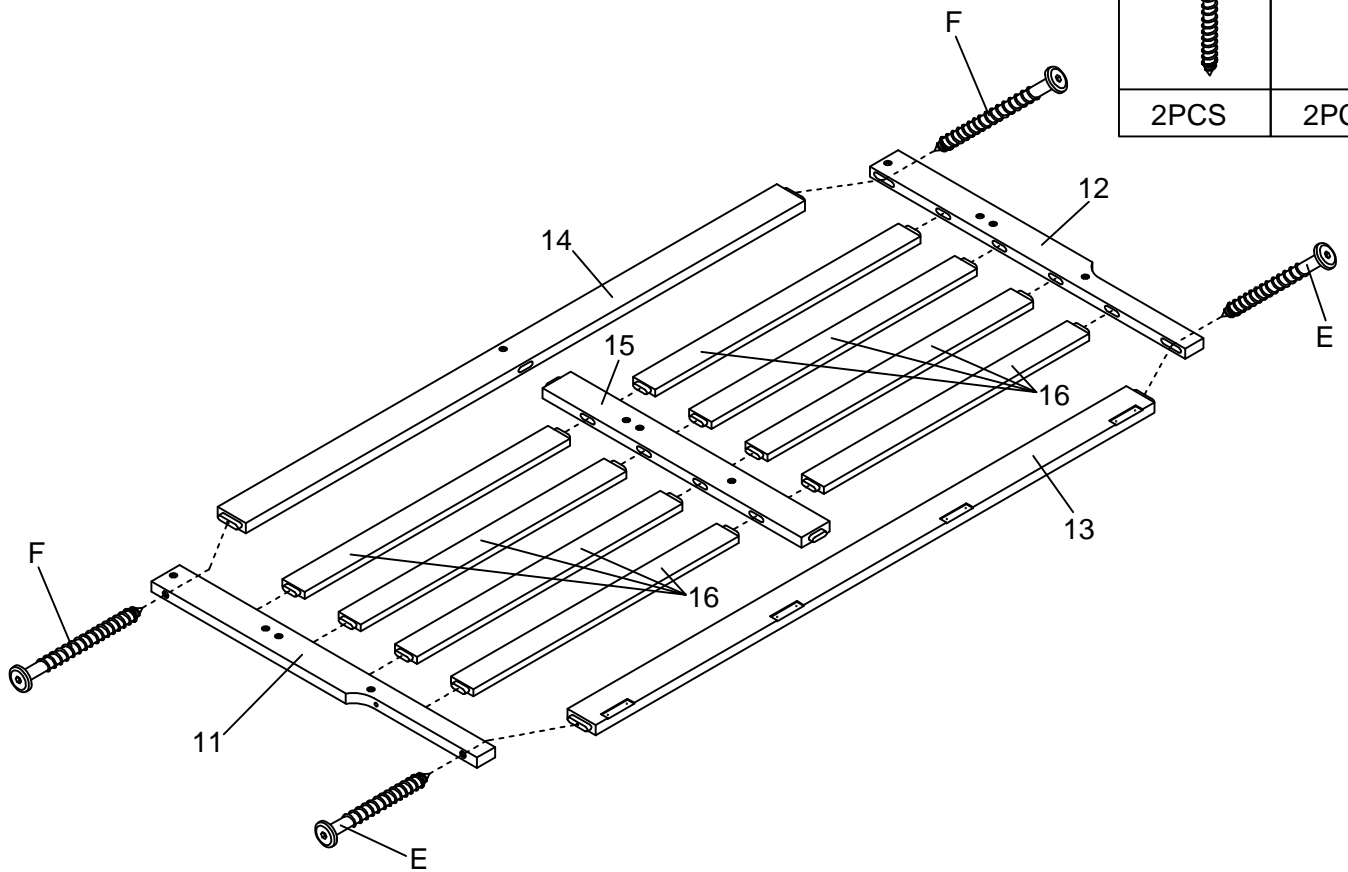

Part Lists (Box 3-WF532189)

| | | |
|---|---|--|
| 3  1pc | 4  1pc | 11  1pc |
| 12  1pc | 15  1pc | 16  Slat-12pcs |
| 17  1pc | 18  1pc | 19  2pcs |
| 22  1pc | | |

Hardware Lists (Box 3-WF532189)

| | | |
|--|--|--|
| A1  Ø10*30mm Wood dowel (16pcs) | A2  Ø8*20mm Wood dowel (8pcs) | B  Ø1/4*60mm Hex-Head bolt (6pcs) |
| C  Ø1/4"*9.5*12mm Horizontal-Hole bolt (6pcs) | D  Ø1/4*30mm Hex-Head bolt (24pcs) | E  Ø6*60mm Hex-Head screw (2pcs) |
| F  Ø6*90mm Hex-Head screw (6pcs) | G  K4mm Allen key (2pcs) | H  Knob (8pcs) |
| I  Cross Hinge (3pcs) | J  Ø3.5*20mm Wood screws (12pcs) | K  Ø4*35mm Wood screws (15pcs) |
| L  Ø3.5*15mm Wood screws (106pcs) | M1  Leaf Hinge (8pcs) | M2  Leaf Hinge (4pcs) |
| N  Ø3.5*15mm Wood screws (54pcs) | O  Ø17,Ø6.5*5mm Plastic Temple (2pcs) | P1  90 Degree Hinges With Lock (1pc) |
| P2  90 Degree Hinges Do Not Lock (1pc) | Q   Ø15*280mm Ty Slightly (2pcs) | R  Drawer Wheels (4pcs) |
| S  Ø3*10mm Wood screws (8pcs) | T  Duckle Lock (2pcs) | U  Ø4*25mm Wood screws (8pcs) |
| V  Ø4*50mm Wood screws (4pcs) | W  Ø9.5*10mm Plastic Canopy (4pcs) | X  Electrical Outlet (1pc) |
| 32  | | |

Step 1

| | |
|---|---|
| K | M2 |
|  |  |
| 10PCS | 4PCS |
| | L |
| |  |
| | 12PCS |

Step 2

| | |
|---|---|
| A1 | B |
|  |  |
| 16PCS | 6PCS |
| | C |
| |  |
| | 6PCS |
| | D |
| |  |
| | 6PCS |

Step 3

| | |
|---|---|
| I | J |
|  |  |
| 3PCS | 12PCS |
| K | |
|  | |
| 6PCS | |

Step 4

| | |
|---|---|
| D | N |
|  |  |
| 4PCS | 28PCS |
| X | |
|  | |
| 1PC | |
| L | |
|  | |
| 2PCS | |

Step 5

| | |
|---|---|
| E | F |
|  |  |
| 2PCS | 2PCS |

Step 6

| | |
|---|---|
| D | H |
|  |  |
| 12PCS | 4PCS |
| L | |
|  | |
| 12PCS | |