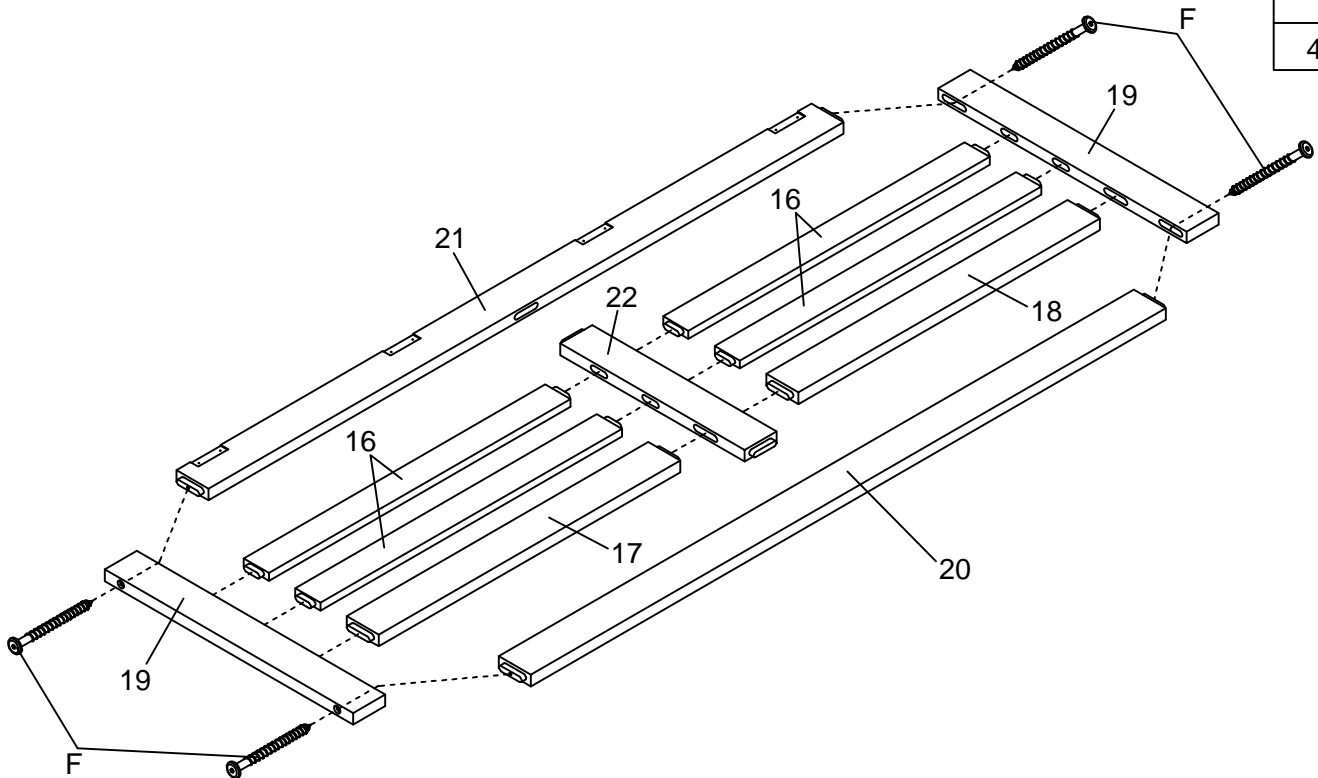

Step 9

L
12PCS

Step 10

F
4PCS