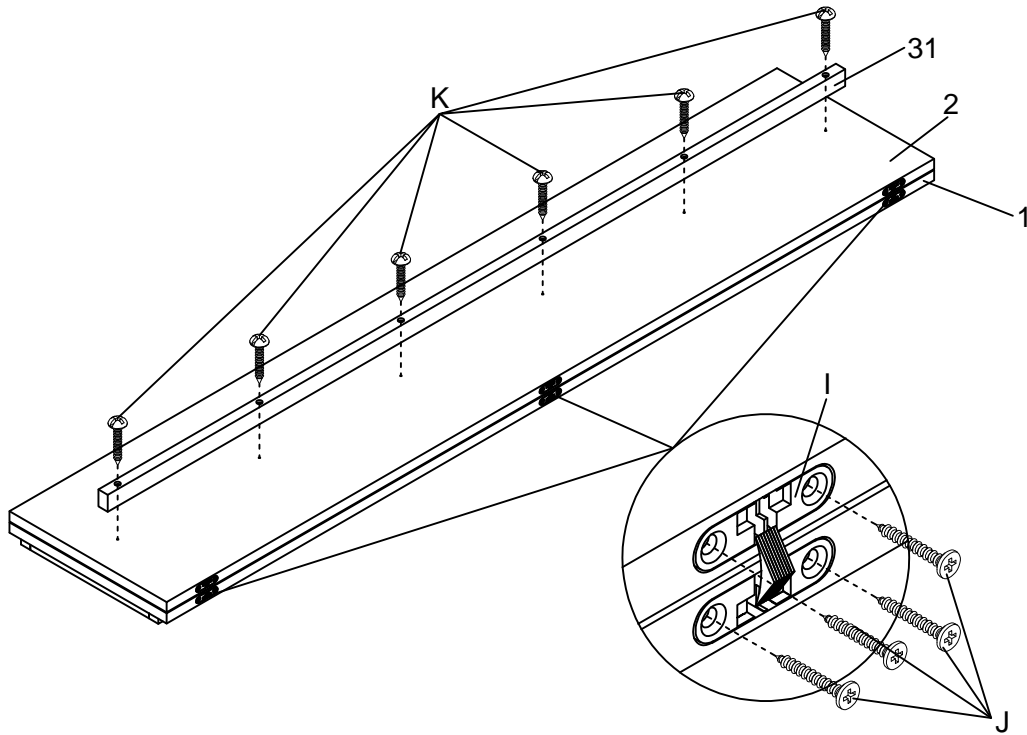

Part Lists (Box 3-WF532189)

| | | |
|---|---|--|
| 3  1pc | 4  1pc | 11  1pc |
| 12  1pc | 15  1pc | 16  Slat-12pcs |
| 17  1pc | 18  1pc | 19  2pcs |
| 22  1pc | | |

Hardware Lists (Box 3-WF532189)

| | | |
|--|--|--|
| A1  Ø10*30mm Wood dowel (16pcs) | A2  Ø8*20mm Wood dowel (8pcs) | B  Ø1/4*60mm Hex-Head bolt (6pcs) |
| C  Ø1/4"*9.5*12mm Horizontal-Hole bolt (6pcs) | D  Ø1/4*30mm Hex-Head bolt (24pcs) | E  Ø6*60mm Hex-Head screw (2pcs) |
| F  Ø6*90mm Hex-Head screw (6pcs) | G  K4mm Allen key (2pcs) | H  Knob (8pcs) |
| I  Cross Hinge (3pcs) | J  Ø3.5*20mm Wood screws (12pcs) | K  Ø4*35mm Wood screws (15pcs) |
| L  Ø3.5*15mm Wood screws (106pcs) | M1  Leaf Hinge (8pcs) | M2  Leaf Hinge (4pcs) |
| N  Ø3.5*15mm Wood screws (54pcs) | O  Ø17,Ø6.5*5mm Plastic Temple (2pcs) | P1  90 Degree Hinges With Lock (1pc) |
| P2  90 Degree Hinges Do Not Lock (1pc) | Q   Ø15*280mm Ty Slightly (2pcs) | R  Drawer Wheels (4pcs) |
| S  Ø3*10mm Wood screws (8pcs) | T  Duckle Lock (2pcs) | U  Ø4*25mm Wood screws (8pcs) |
| V  Ø4*50mm Wood screws (4pcs) | W  Ø9.5*10mm Plastic Canopy (4pcs) | X  Electrical Outlet (1pc) |
| 32  | | |

Step 1

| | |
|---|---|
| K | M2 |
|  |  |
| 10PCS | 4PCS |
| | L |
| |  |
| | 12PCS |

Step 2

| | |
|---|---|
| A1 | B |
|  |  |
| 16PCS | 6PCS |
| | C |
| |  |
| | 6PCS |
| | D |
| |  |
| | 6PCS |

Step 3

| | |
|---|---|
| I | J |
|  |  |
| 3PCS | 12PCS |
| K | |
|  | |
| 6PCS | |

Step 4

| | |
|---|---|
| D | N |
|  |  |
| 4PCS | 28PCS |
| X | |
|  | |
| 1PC | |
| L | |
|  | |
| 2PCS | |

Step 5

| | |
|---|---|
| E | F |
|  |  |
| 2PCS | 2PCS |

Step 6

| | |
|---|---|
| D | H |
|  |  |
| 12PCS | 4PCS |
| L | |
|  | |
| 12PCS | |