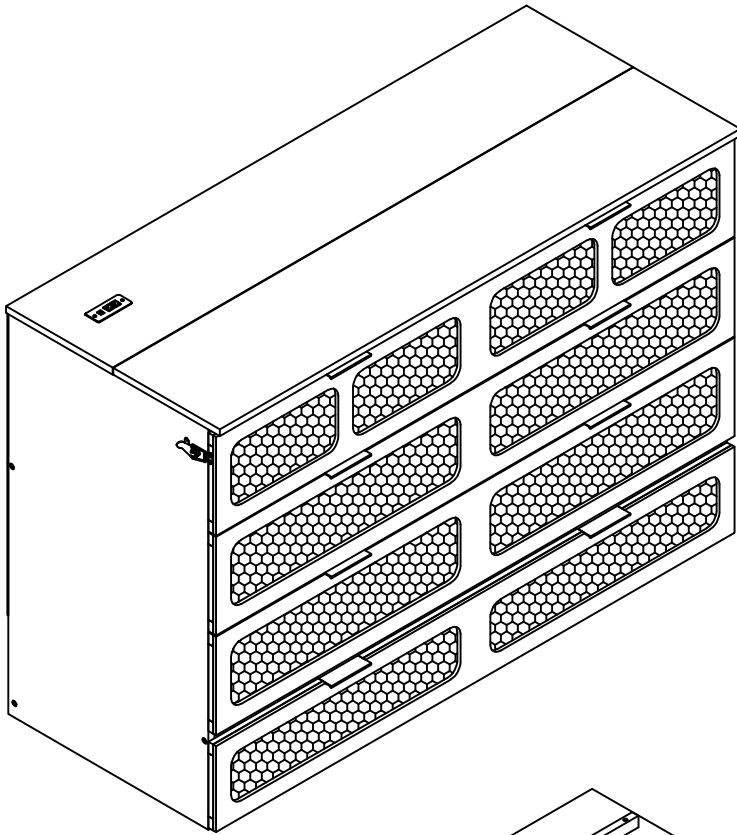

ASSEMBLY INSTRUCTIONS

SKU: WF532187-WF532188-WF532189

Detail View

Part Lists (Box 1-WF532187)

| | | |
|---|---|---|
| 6  1pc | 7  2pcs | 9  1pc |
| 10  1pc | 23  1pc | 26  1pc |
| 29  1pc | | |

Part Lists (Box 2-WF532188)

| | | |
|---|---|--|
| 1  1pc | 2  1pc | 5  1pc |
| 8  Back Rail-2pcs | 13  1pc | 14  1pc |
| 20  1pc | 21  1pc | 24  1pc |
| 25  Panel-2pcs | 27  Panel-2pcs | 28  1pc |
| 30  Support rail-2pcs | 31  1pc | |

Part Lists (Box 3-WF532189)

| | | |
|---|---|--|
| 3  1pc | 4  1pc | 11  1pc |
| 12  1pc | 15  1pc | 16  Slat-12pcs |
| 17  1pc | 18  1pc | 19  2pcs |
| 22  1pc | | |

Hardware Lists (Box 3-WF532189)

| | | |
|--|--|--|
| A1  Ø10*30mm Wood dowel (16pcs) | A2  Ø8*20mm Wood dowel (8pcs) | B  Ø1/4*60mm Hex-Head bolt (6pcs) |
| C  Ø1/4"*9.5*12mm Horizontal-Hole bolt (6pcs) | D  Ø1/4*30mm Hex-Head bolt (24pcs) | E  Ø6*60mm Hex-Head screw (2pcs) |
| F  Ø6*90mm Hex-Head screw (6pcs) | G  K4mm Allen key (2pcs) | H  Knob (8pcs) |
| I  Cross Hinge (3pcs) | J  Ø3.5*20mm Wood screws (12pcs) | K  Ø4*35mm Wood screws (15pcs) |
| L  Ø3.5*15mm Wood screws (106pcs) | M1  Leaf Hinge (8pcs) | M2  Leaf Hinge (4pcs) |
| N  Ø3.5*15mm Wood screws (54pcs) | O  Ø17,Ø6.5*5mm Plastic Temple (2pcs) | P1  90 Degree Hinges With Lock (1pc) |
| P2  90 Degree Hinges Do Not Lock (1pc) | Q   Ø15*280mm Ty Slightly (2pcs) | R  Drawer Wheels (4pcs) |
| S  Ø3*10mm Wood screws (8pcs) | T  Duckle Lock (2pcs) | U  Ø4*25mm Wood screws (8pcs) |
| V  Ø4*50mm Wood screws (4pcs) | W  Ø9.5*10mm Plastic Canopy (4pcs) | X  Electrical Outlet (1pc) |
| 32  | | |