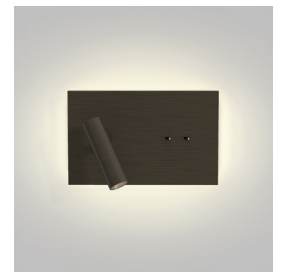

CODE: 1352030
FINISH: BRONZE

MAIN LAMP ELECTRICAL

SWITCHED:	Yes
DIMMABLE:	No
DIMMING METHOD:	-
SUPPLY FREQUENCY (Hz):	50-60
DRIVER/BALLAST VOLTAGE (V):	100-277
DRIVER AVERAGE LIFETIME (hrs):	30000
EFFICACY (lm/W):	12

SECONDARY LAMP ELECTRICAL

SUPPLY FREQUENCY (Hz):	50-60
DRIVER/BALLAST VOLTAGE (V):	100-277
DRIVER AVERAGE LIFETIME (hrs):	30000
EFFICACY (lm/W):	37

TO MAINTAIN THIS PRODUCT TO ITS BEST CONDITION, PLEASE VIEW OUR CARE AND CLEANING GUIDELINES ON THE SUPPORT SECTION OF THE ASTRO WEBSITE.

ASTRO® IS A REGISTERED TRADEMARK OF ASTRO LIGHTING LIMITED. ASTRO LIGHTING'S FIXTURE DESIGNS AND IMAGERY ARE PROTECTED UNDER U.S. AND INTERNATIONAL INTELLECTUAL PROPERTY LAWS, AND ALL RIGHTS TO SUCH DESIGNS AND IMAGERY ARE EXPRESSLY RESERVED.