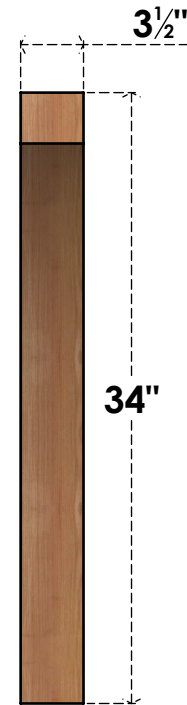

BRC04X30X34THR00SWR

3 1/2"W X 30"D X 34"H THORTON SMOOTH BRACE, WESTERN RED CEDAR

SIDE

FRONT

EKENA MILLWORK
 2300 WEST MAIN ST.
 CLARKSVILLE, TX 75426
 TOLL FREE: 866-607-0453
 WWW.EKENAMILLWORK.COM

NOTES

1. INSTALLATION TO BE COMPLETED IN ACCORDANCE WITH MANUFACTURER'S SPECIFICATIONS.
2. DRAWING MAY NOT BE TO SCALE
3. THIS DRAWING IS INTENDED FOR DESIGN AND PLANNING PURPOSES ONLY.
4. ALL INFORMATION CONTAINED HEREIN WAS CURRENT AT THE TIME OF DEVELOPMENT BUT MUST BE REVIEWED AND APPROVED BY THE PRODUCT MANUFACTURER TO BE CONSIDERED ACCURATE.
5. PRODUCTS ARE NOT KILN DRIED. THIS ITEM IS UNIQUE AND WILL CONTAIN THE NATURAL VARIATIONS THAT THE WOOD SPECIES OFFERS. THIS MAY RESULT IN VARIATIONS UP TO 1/4"