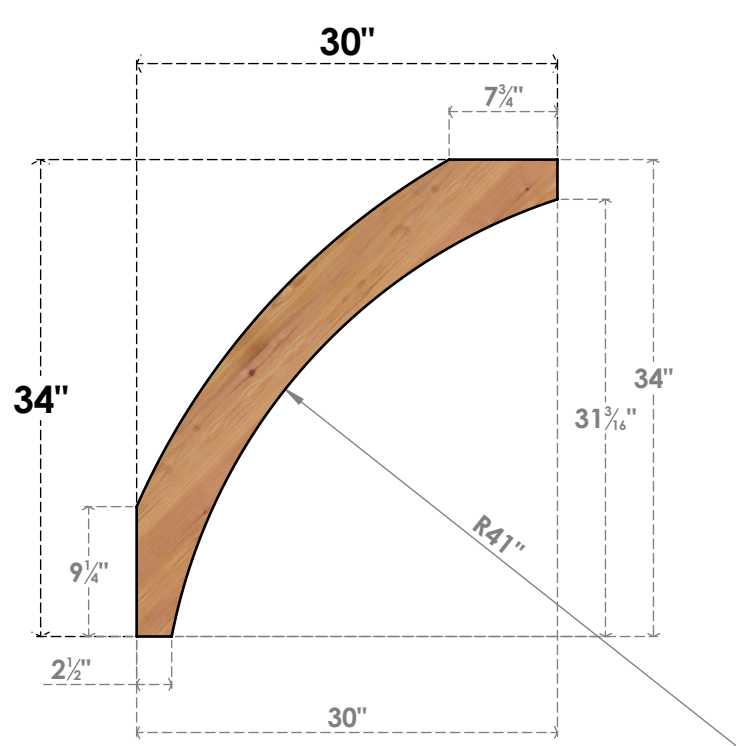

BRC04X30X34THR00SWR

3 1/2"W X 30"D X 34"H THORTON SMOOTH BRACE, WESTERN RED CEDAR

SIDE

FRONT

EKENA MILLWORK
 2300 WEST MAIN ST.
 CLARKSVILLE, TX 75426
 TOLL FREE: 866-607-0453
 WWW.EKENAMILLWORK.COM

NOTES

1. INSTALLATION TO BE COMPLETED IN ACCORDANCE WITH MANUFACTURER'S SPECIFICATIONS.
2. DRAWING MAY NOT BE TO SCALE
3. THIS DRAWING IS INTENDED FOR DESIGN AND PLANNING PURPOSES ONLY.
4. ALL INFORMATION CONTAINED HEREIN WAS CURRENT AT THE TIME OF DEVELOPMENT BUT MUST BE REVIEWED AND APPROVED BY THE PRODUCT MANUFACTURER TO BE CONSIDERED ACCURATE.
5. PRODUCTS ARE NOT KILN DRIED. THIS ITEM IS UNIQUE AND WILL CONTAIN THE NATURAL VARIATIONS THAT THE WOOD SPECIES OFFERS. THIS MAY RESULT IN VARIATIONS UP TO 1/4"