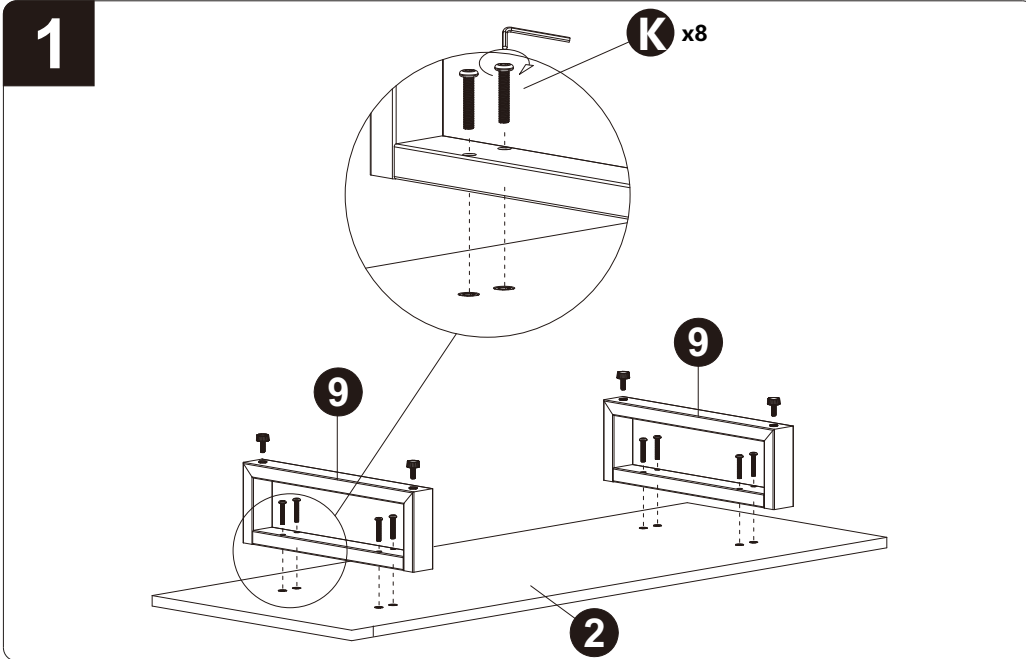

What's in the box

Easy to install

4