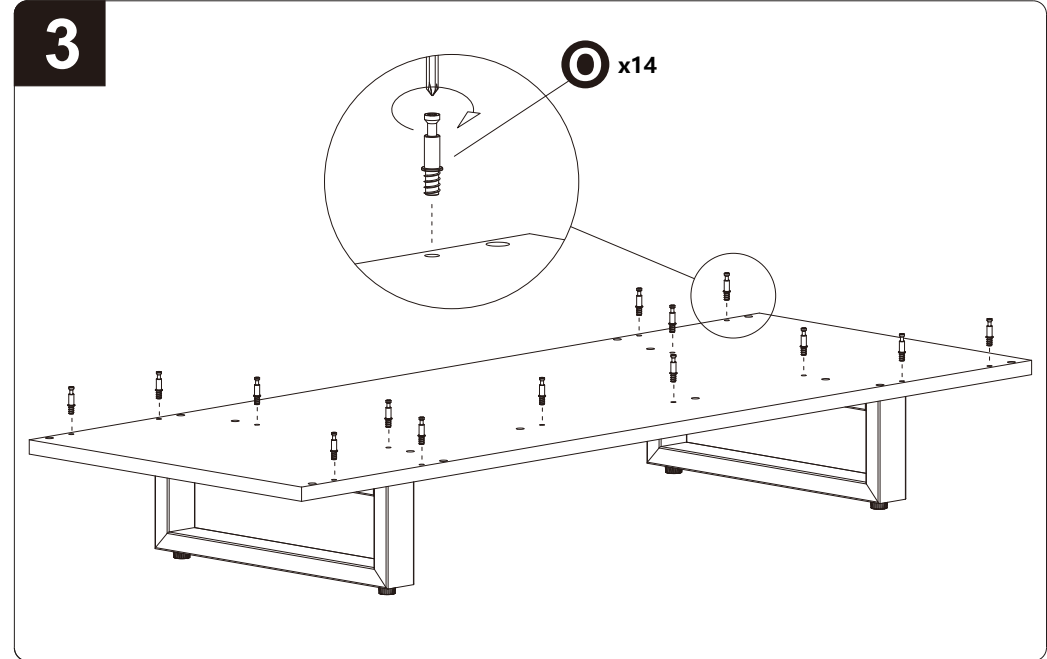

What's in the box

Easy to install

4

5