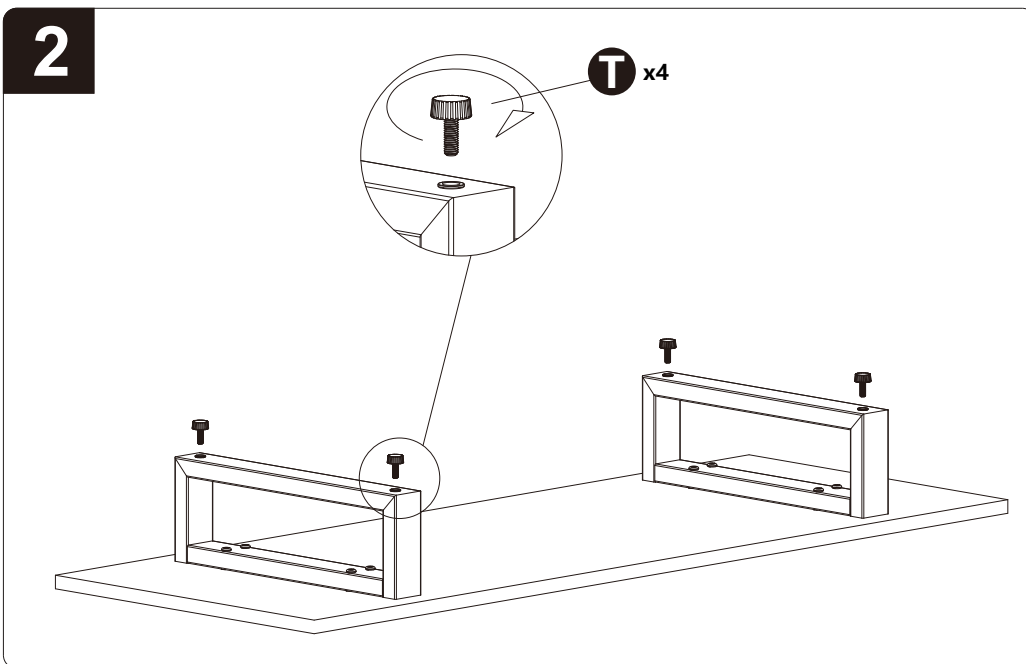

What's in the box

Easy to install

4