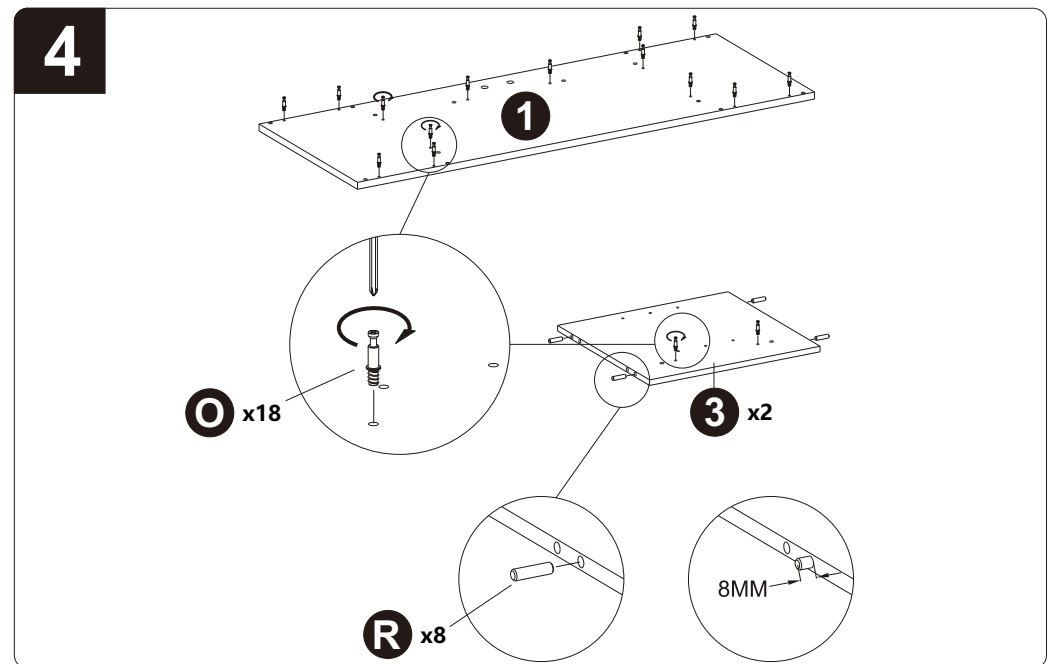

What's in the box

Easy to install

4

5