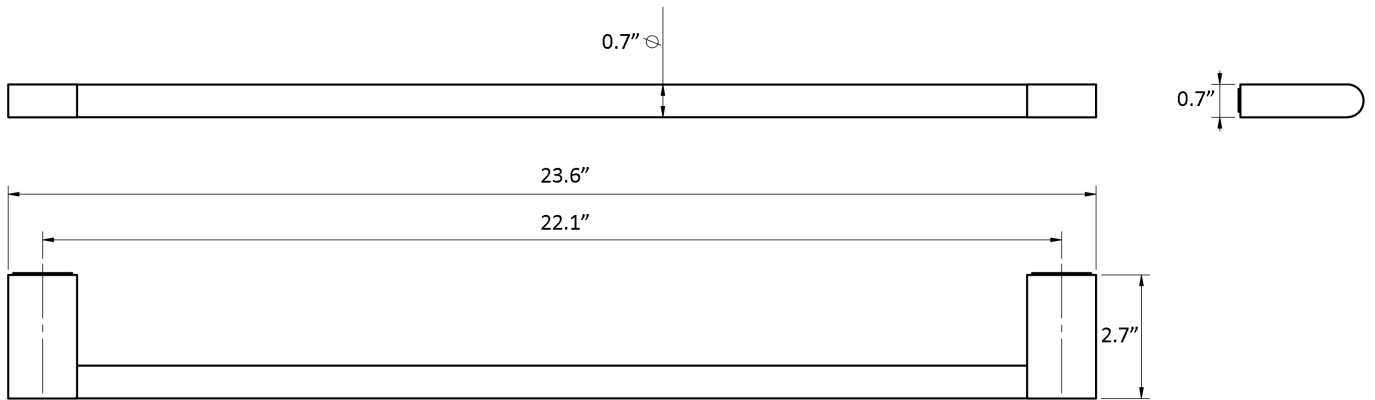

Features

- Towel Bar
- Polished Chrome Finish
- Solid Brass Base
- Includes Mounting Hardware

Ice WSBC 29012 CR

SKU# | Option:

- Ice WSBC 29012 CR | Polished Chrome

Finishes

 CR Polished Chrome

<p>Collection Ice</p>	<p>Model Ice WSBC 29012</p>	<p>Dimensions Metric <i>1 inch = 2.54 cm</i> <i>1 inch = 25.4 mm</i></p>	 <p>1051 Lea Drive - Collegeville, PA 19426 Tel. 215 513 9400 - Fax 610 831 0215 www.ws bathcollections.com - info@ws bathcollections.com</p>
----------------------------------	--	--	---

Product Specs Sheets

Collection
Ice

Model |
Ice WSBC 29012

Dimensions Metric

1 inch = 2.54 cm
1 inch = 25.4 mm

WS[®]
BATH
COLLECTIONS

1051 Lea Drive - Collegeville, PA 19426
Tel. 215 513 9400 - Fax 610 831 0215
www.ws bathcollections.com - info@ws bathcollections.com