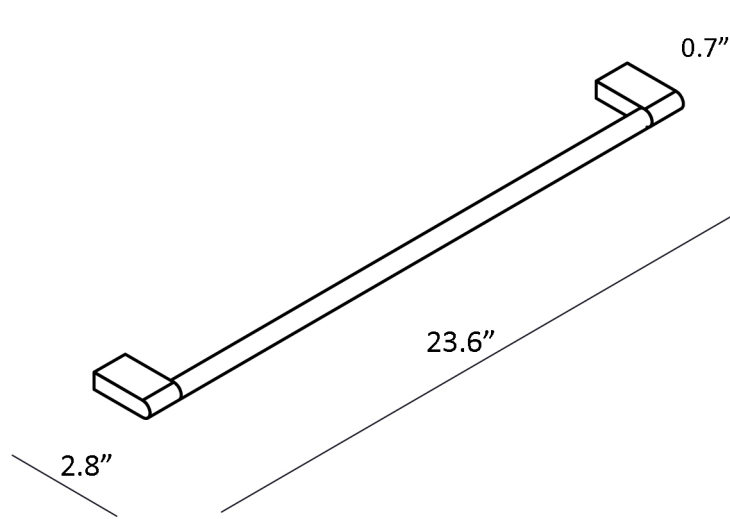

Features

- Towel Bar
- Polished Chrome Finish
- Solid Brass Base
- Includes Mounting Hardware

Ice WSBC 29012 CR

SKU# | Option:

- Ice WSBC 29012 CR | Polished Chrome

Finishes

 CR Polished Chrome

<p>Collection Ice</p>	<p>Model Ice WSBC 29012</p>	<p>Dimensions Metric <i>1 inch = 2.54 cm</i> <i>1 inch = 25.4 mm</i></p>	 <p>1051 Lea Drive - Collegeville, PA 19426 Tel. 215 513 9400 - Fax 610 831 0215 www.ws bathcollections.com - info@ws bathcollections.com</p>
----------------------------------	--	--	---

Product Specs Sheets

Collection
Ice

Model |
Ice WSBC 29012

Dimensions Metric

1 inch = 2.54 cm
1 inch = 25.4 mm

WS[®]
BATH
COLLECTIONS

1051 Lea Drive - Collegeville, PA 19426
Tel. 215 513 9400 - Fax 610 831 0215
www.ws bathcollections.com - info@ws bathcollections.com