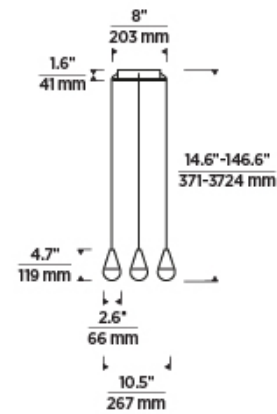

CUPOLA 4 LIGHT CHANDELIER

VISUAL COMFORT & Co.

PRODUCT FEATURES

- Canopy ships with 11 feet of cable per pendant which can be easily cut in the field
- Each port in the canopy comes with a plug to cover an unused ports
- Pendant feature a quick-connect simplifying installation
- Optional spacers and pendant accessories facilitate unique geometries while adding depth and dimension to this stunning collection.
- This item is made of natural brass. It is a living finish that will patina and warm with age which adds richness. If it gets an uneven patina or spots, a brass cleaner can restore the finish
- Protected by a 5-year warranty. Please visit the "About Us" Page on techlighting.com for more for warranty details

Black

Black

Natural Brass

LAMPING

Includes 120V-277V 17.2 watts, 1376 delivered lumens, 3000K LED module. Dimmable with most LED compatible ELV and TRIAC dimmers. Ships with 11 feet of field-cutttable matte black cord. Can be installed on a sloped ceiling up to 45° when swag hooks are used.

ORDERING INFORMATION

700TRSPCPA	SHAPE OR SIZE	FINISH	LAMP
	4 LIGHT 4R	NB NATURAL BRASS B NIGHTSHADE BLACK	-LED930 INTEGRATED LED 90 CRI 3000K 120V-277V UNV

700TRSPCPA _____

JOB NAME _____

NOTES _____

CUPOLA 4 LIGHT CHANDELIER

VISUAL COMFORT & Co.

SPECIFICATIONS

PRIMARY MATERIAL	Aluminum or Brass
SHADE MATERIAL	Crystal
NET WEIGHT	8.5 lbs
HEIGHT	4.7in
WIDTH	10.5in
LENGTH	10.5in
UP LIGHT / DOWN LIGHT / BOTH?	
WET LISTED	
DAMP LISTED	
DRY LISTED	
MIN. HANGING HEIGHT	14.6in
MAX HANGING HEIGHT	134.6in
TOTAL CORD LENGTH	132in
TOTAL STEM LENGTH	
STEM QTY	
SLOPED CEILING ADAPTABLE?	N/A
GENERAL LISTING	ETL Listed
INCLUDES	