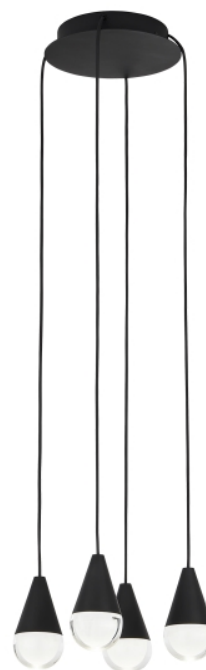

CUPOLA 4 LIGHT CHANDELIER

VISUAL COMFORT & Co.

PRODUCT FEATURES

- Canopy ships with 11 feet of cable per pendant which can be easily cut in the field
- Each port in the canopy comes with a plug to cover an unused ports
- Pendant feature a quick-connect simplifying installation
- Optional spacers and pendant accessories facilitate unique geometries while adding depth and dimension to this stunning collection.
- This item is made of natural brass. It is a living finish that will patina and warm with age which adds richness. If it gets an uneven patina or spots, a brass cleaner can restore the finish
- Protected by a 5-year warranty. Please visit the "About Us" Page on techlighting.com for more for warranty details

Black

Black

Natural Brass

LAMPING

Includes 120V-277V 17.2 watts, 1376 delivered lumens, 3000K LED module. Dimmable with most LED compatible ELV and TRIAC dimmers. Ships with 11 feet of field-cutttable matte black cord. Can be installed on a sloped ceiling up to 45° when swag hooks are used.

ORDERING INFORMATION

700TRSPCPA	SHAPE OR SIZE	FINISH	LAMP
	4 LIGHT 4R	NB NATURAL BRASS B NIGHTSHADE BLACK	-LED930 INTEGRATED LED 90 CRI 3000K 120V-277V UNV

700TRSPCPA _____

JOB NAME _____

NOTES _____

CUPOLA 4 LIGHT CHANDELIER

VISUAL COMFORT & Co.

SPECIFICATIONS

PRIMARY MATERIAL	Aluminum or Brass
SHADE MATERIAL	Crystal
NET WEIGHT	8.5 lbs
HEIGHT	4.7in
WIDTH	10.5in
LENGTH	10.5in
UP LIGHT / DOWN LIGHT / BOTH?	
WET LISTED	
DAMP LISTED	
DRY LISTED	
MIN. HANGING HEIGHT	14.6in
MAX HANGING HEIGHT	134.6in
TOTAL CORD LENGTH	132in
TOTAL STEM LENGTH	
STEM QTY	
SLOPED CEILING ADAPTABLE?	N/A
GENERAL LISTING	ETL Listed
INCLUDES	