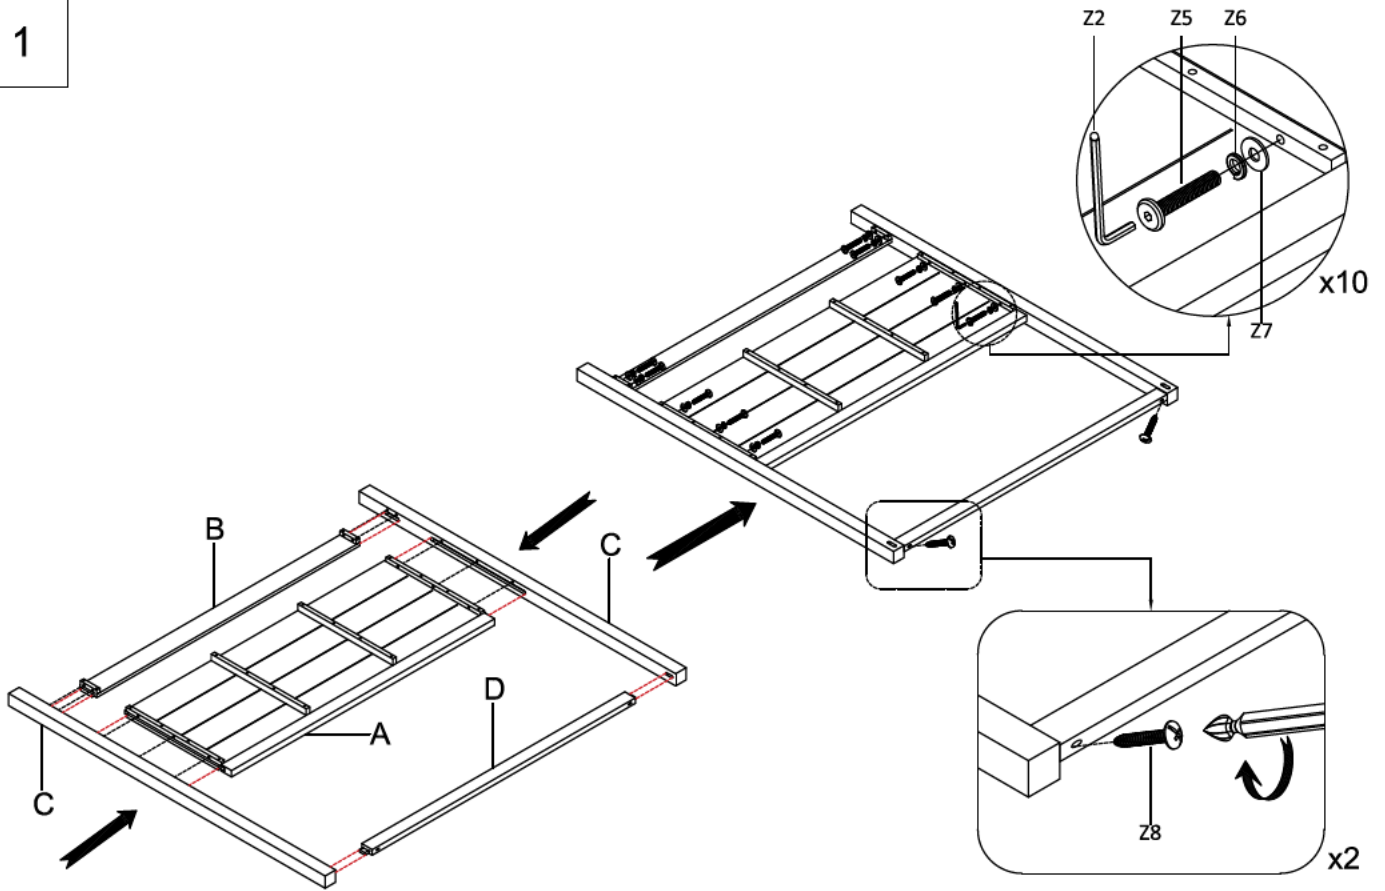

		Z1	Z2	Z3	Z4	Z5	Z6	Z7	Z8	Z9	Z10
Z	54003145-Z 54003146-Z 54003147-Z										
		5 mm x1	4 mm x1	6X10 mm x12	4X30 mm x29	8X45 mm x14	8 mm x14	8 mm x14	4X50 mm x8	4X20 mm x24	120X120X1.5 mm x4

ASSEMBLY REQUIRES
TWO PEOPLE

45 MINUTE
ASSEMBLY TIME

KEEP INSTRUCTIONS
FOR FUTURE USE

Assembly Instructions

QUEEN BED TAWNY (81"X61")

CAL KING BED TAWNY (85"X73")

KING BED TAWNY (81"X77")

54003145/ 54003146/ 54003146

1