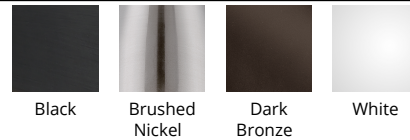

FEATURES

- 5-CCT Switchable between 2700K and 5000K
- 350° horizontal and 90° vertical aiming
- Driver concealed within the fixture
- 5 year warranty

SPECIFICATIONS

Construction	Die-cast aluminum with frosted TIR lens
Power:	10W
Input:	120 VAC, 50/60Hz
Dimming:	ELV: 100-10% , TRIAC: 100-10%
Light Source:	Integrated LED, 3 Step Mac Adam Ellipse
Lens:	Frosted TIR Lens
Rated Life:	50,000 Hours
Finish:	Electrostatically Powder Coated: White, Black, Dark Bronze, Electroplated Brushed Nickel
Operating Temp:	-4°F to 104°F (-20°C to 40°C)
Standards:	ETL, cETL, Dry Location Listed, Title 24 JA8 Compliant

FINISHES:

LINE DRAWING