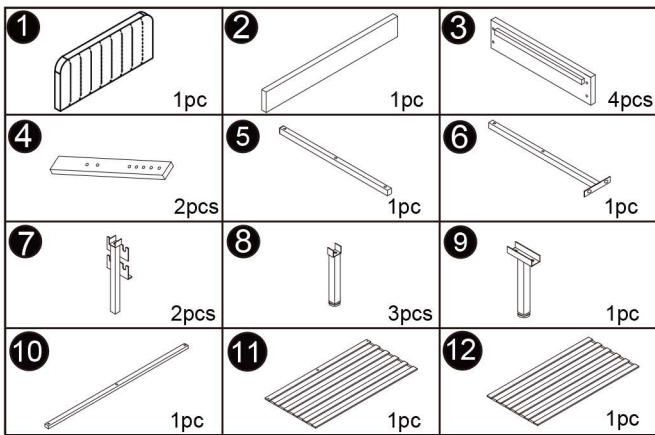

Bed Frame Installation Manual

Componets

Screws & Tools

Check all the components & screws before assembly. Do not install in case part is missing, contact us to get. Send email with your . We will resend within 24 hours.

1

B x 4 D x 4 I x 1

2

G x 1 H x 1 I x 1