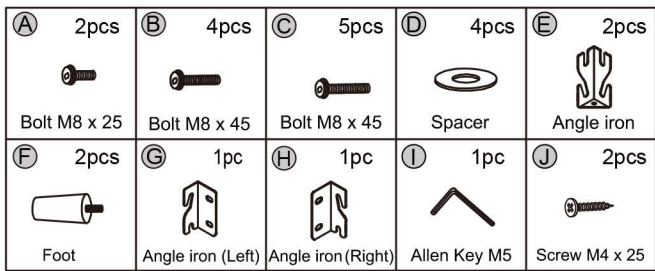

Bed Frame Installation Manual

Componets

Screws & Tools

Check all the components & screws before assembly. Do not install in case part is missing, contact us to get. Send email with your . We will resend within 24 hours.

1

B x 4 D x 4 I x 1

2

G x 1 H x 1 I x 1