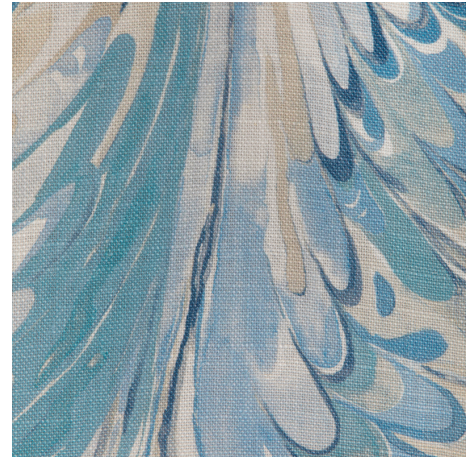

**Taplow Print - Capri/Sky**  
SKU: 2019114.55.0

**LEEJOFA**

SKU: **2019114.55.0**

Repeat UOM: **in in (0 cm)**

Horizontal Repeat: **35.875 in (91.12 cm)**

Brand: **Lee Jofa**

Finish: **Sanforized**

End Use: **Multipurpose**

Width: **53.14 in (134.98 cm)**

Vertical Repeat: **31.5 in (80.01 cm)**

Halfdrop: **15.74 in (39.98 cm)**

Type: **Print**

Railroaded: **No**

Composition: **Linen - 100%**

KRAVET INC. © 2024

kravet.com | customer.service@kravet.com | (800) 645-9068