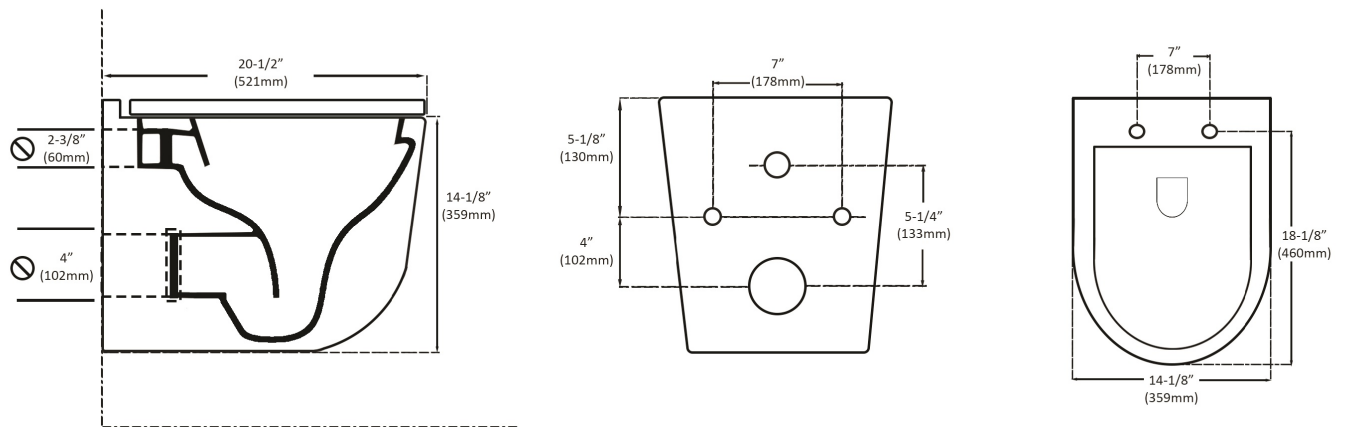

### PRODUCT FEATURES

- Vitreous china wallhung Rimless toilet bowl
- European elongated bowl design
- MicroGlaze antimicrobial, stain-resistant glaze
- Fully concealed mounting system - easy to install
- Average water consumption: 1.28gpf
- 1.6 / 0.8 dual-flush capable
- Includes Duroplast Silent Close, quick-release seat and cover
- Compatible with Geberit, Viega and other in-wall carriers (not included)
- Limited lifetime warranty on ceramic

MODEL NUMBERS

DESCRIPTION	FINISH	MODEL NO.
Wallhung Toilet Bowl European elongated Includes Silent Close, Quick-Release Seat	White	C-5170.01

HARDWARE & REPLACEMENT PARTS

Seat	S-2129.01	Seat Bolt Assembly	SB-2129.01 (includes White caps)
------	-----------	--------------------	----------------------------------

SPECIFICATIONS

**IMPORTANT:** Dimensions are nominal and may vary within the range of tolerance per NSI Standard A112.19.2. These measurements are subject to change. No responsibility is assumed for use of superseded or voided pages.