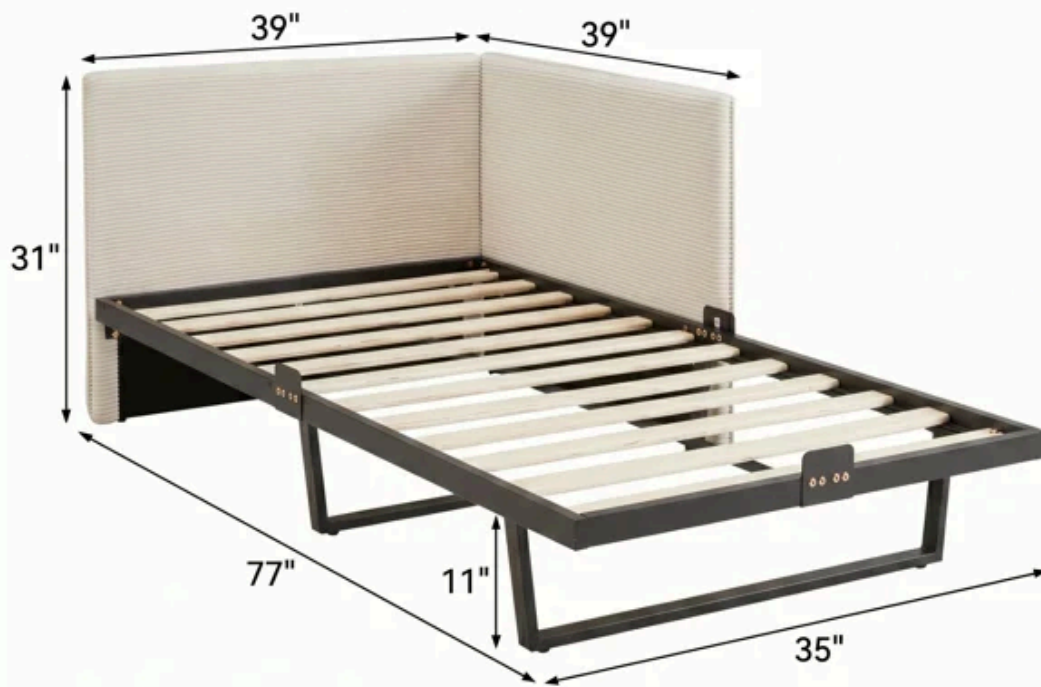

# PRODUCT DIMENSION

Load Capacity:  
**551 lbs**

Delivered in  
one package

Assembly time:  
**30 minutes**