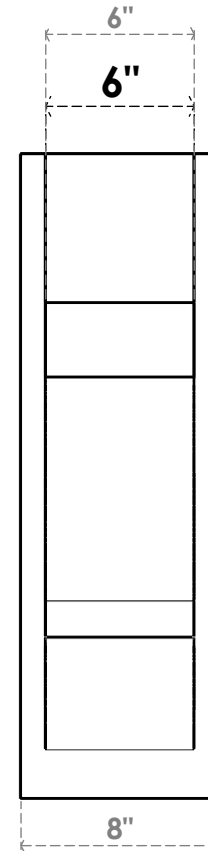

ITEM NUMBER: OUTUROC060X080X18000X26000X060X020X060BOA44RCPR

6"W TOP X 8"W BACK X 18"D X 26"H X 6"T TOP X 2"T BACK TIMBERTHANE ROUGH CEDAR BALBOA FAUX WOOD OPEN OUTLOOKER, BLOCK TOP AND BACK, 6"W CLOSED BRACE, PRIMED TAN

EKENA MILLWORK
2300 WEST MAIN ST.
CLARKSVILLE, TX 75426
TOLL FREE: 866-607-0453
WWW.EKENAMILLWORK.COM

NOTES

1. INSTALLATION TO BE COMPLETED IN ACCORDANCE WITH MANUFACTURER'S SPECIFICATIONS.
2. DRAWING MAY NOT BE TO SCALE
3. THIS DRAWING IS INTENDED FOR DESIGN AND PLANNING PURPOSES ONLY.
4. ALL INFORMATION CONTAINED HEREIN WAS CURRENT AT THE TIME OF DEVELOPMENT BUT MUST BE REVIEWED AND APPROVED BY THE PRODUCT MANUFACTURER TO BE CONSIDERED ACCURATE.
5. TIMBERTHANE ARCHITECTURAL PRODUCTS ARE MADE FROM HIGH DENSITY URETHANE AND COME FACTORY PRIMED