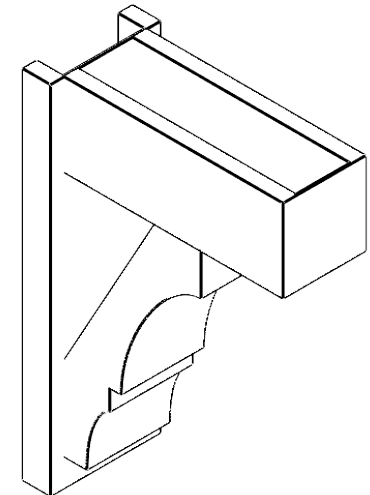

ITEM NUMBER: OUTUROC060X080X18000X26000X060X020X060BOA44RCPR

6"W TOP X 8"W BACK X 18"D X 26"H X 6"T TOP X 2"T BACK TIMBERTHANE ROUGH CEDAR BALBOA FAUX WOOD OPEN OUTLOOKER, BLOCK TOP AND BACK, 6"W CLOSED BRACE, PRIMED TAN

EKENA MILLWORK
2300 WEST MAIN ST.
CLARKSVILLE, TX 75426
TOLL FREE: 866-607-0453
WWW.EKENAMILLWORK.COM

NOTES

1. INSTALLATION TO BE COMPLETED IN ACCORDANCE WITH MANUFACTURER'S SPECIFICATIONS.
2. DRAWING MAY NOT BE TO SCALE
3. THIS DRAWING IS INTENDED FOR DESIGN AND PLANNING PURPOSES ONLY.
4. ALL INFORMATION CONTAINED HEREIN WAS CURRENT AT THE TIME OF DEVELOPMENT BUT MUST BE REVIEWED AND APPROVED BY THE PRODUCT MANUFACTURER TO BE CONSIDERED ACCURATE.
5. TIMBERTHANE ARCHITECTURAL PRODUCTS ARE MADE FROM HIGH DENSITY URETHANE AND COME FACTORY PRIMED