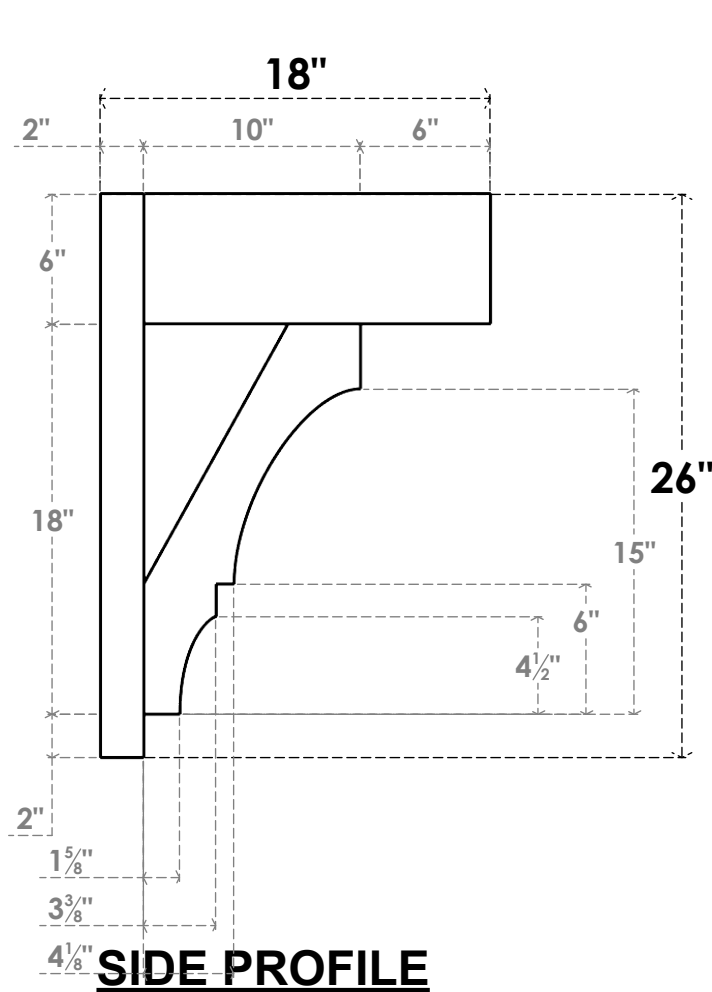

ITEM NUMBER: OUTUROC060X080X18000X26000X060X020X060BOA44RCPR

6"W TOP X 8"W BACK X 18"D X 26"H X 6"T TOP X 2"T BACK TIMBERTHANE ROUGH CEDAR BALBOA FAUX WOOD OPEN OUTLOOKER, BLOCK TOP AND BACK, 6"W CLOSED BRACE, PRIMED TAN

EKENA MILLWORK
2300 WEST MAIN ST.
CLARKSVILLE, TX 75426
TOLL FREE: 866-607-0453
WWW.EKENAMILLWORK.COM

NOTES

1. INSTALLATION TO BE COMPLETED IN ACCORDANCE WITH MANUFACTURER'S SPECIFICATIONS.
2. DRAWING MAY NOT BE TO SCALE
3. THIS DRAWING IS INTENDED FOR DESIGN AND PLANNING PURPOSES ONLY.
4. ALL INFORMATION CONTAINED HEREIN WAS CURRENT AT THE TIME OF DEVELOPMENT BUT MUST BE REVIEWED AND APPROVED BY THE PRODUCT MANUFACTURER TO BE CONSIDERED ACCURATE.
5. TIMBERTHANE ARCHITECTURAL PRODUCTS ARE MADE FROM HIGH DENSITY URETHANE AND COME FACTORY PRIMED