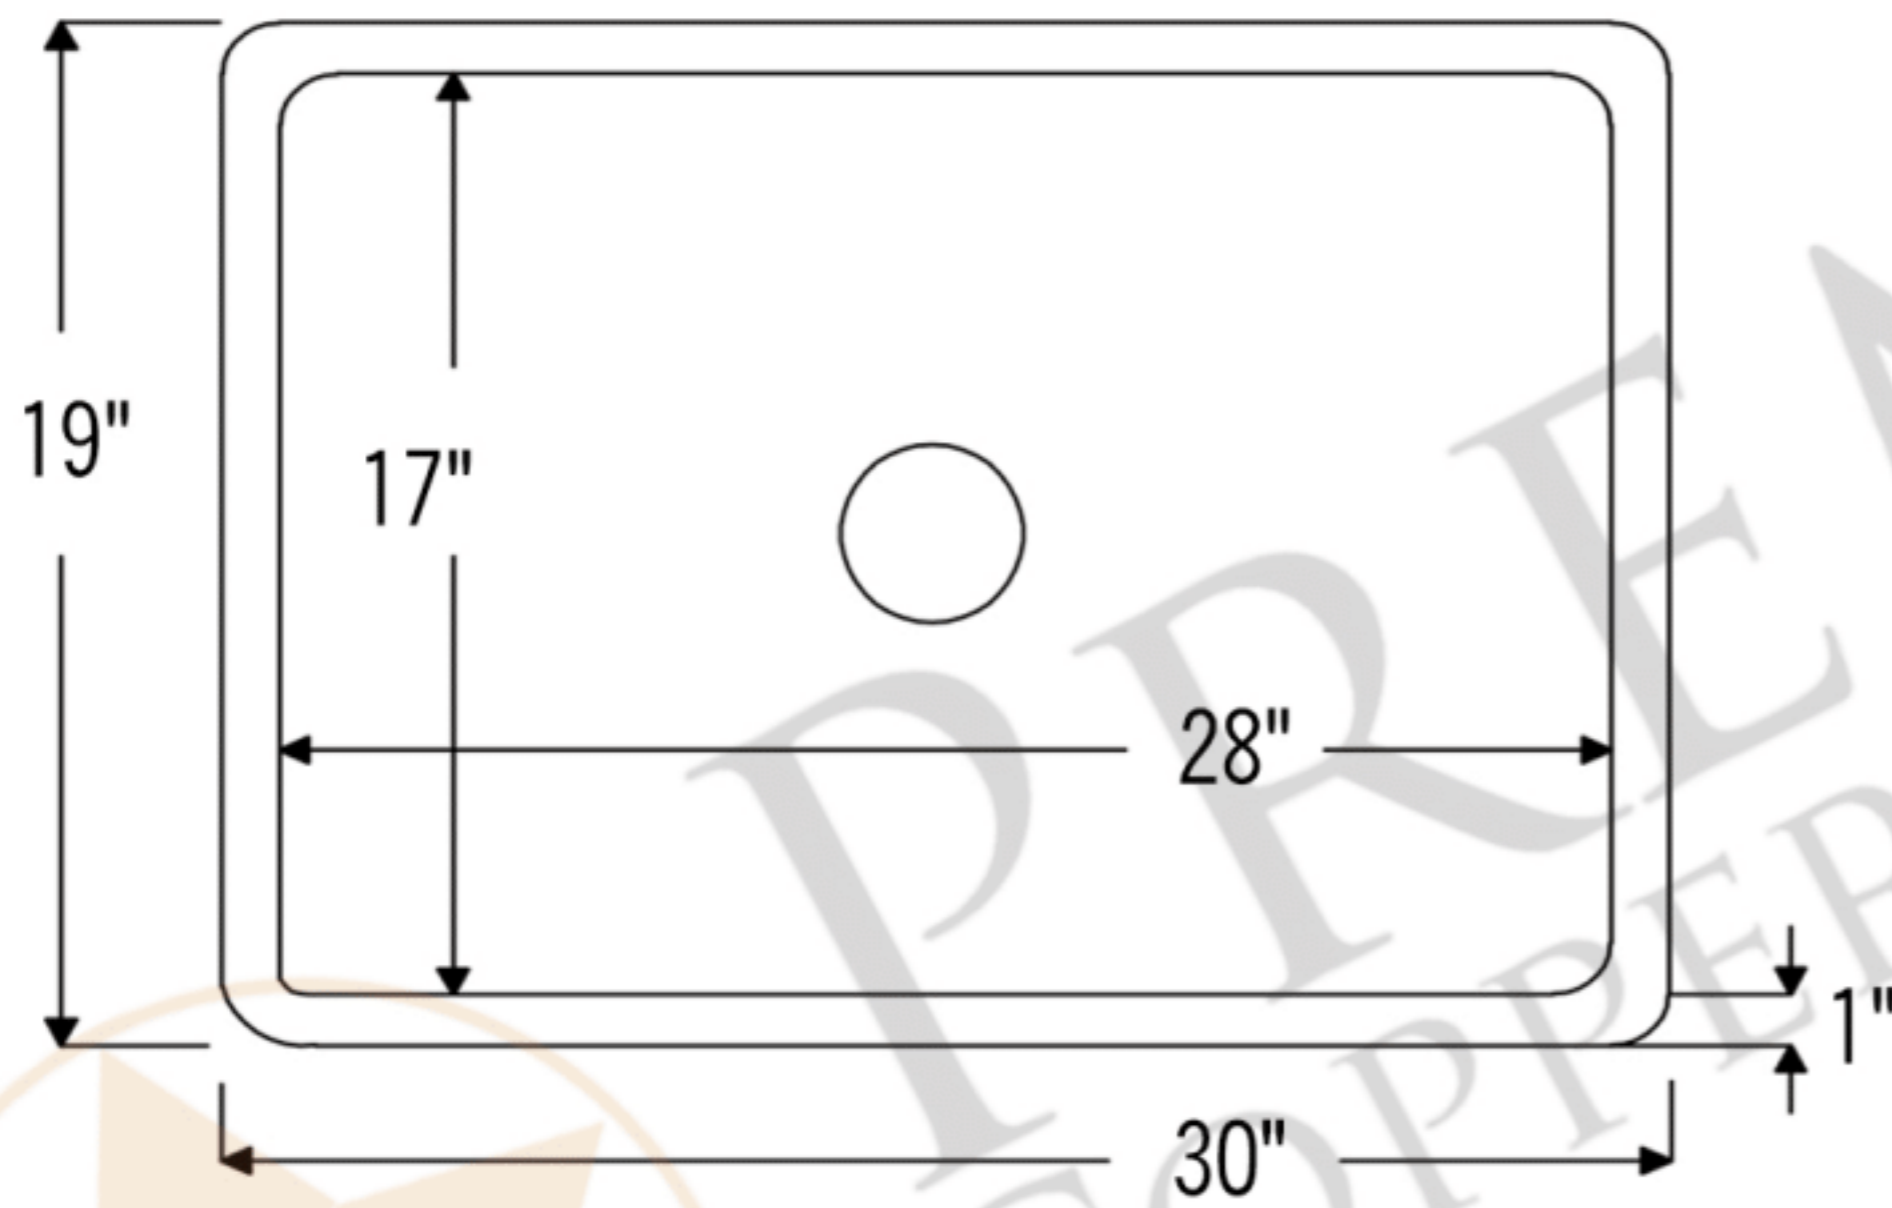

PREMIER
COPPER PRODUCTS

MODEL NUMBER: KSDB30199

- * Description: 30" Hammered Copper Kitchen Single Basin Sink
- * Outer Dimension: 30" x 19" x 9"
- * Inner Dimension: 28" x 17" x 9"
- * Rim: 1"
- * Drain Opening: 3.5"
- * Finish: Oil Rubbed Bronze

CODE/STANDARD COMPLIANCE

* IAPMO/cUPC LISTED

* ORB: Oil Rubbed Bronze

THIS PRODUCT IS HAND CRAFTED, SMALL VARIANCES IN COLOR AND SIZE MAY OCCUR.
DO NOT MAKE ANY INSTALLATION CUTS UNTIL YOU RECEIVE YOUR ITEM(S).