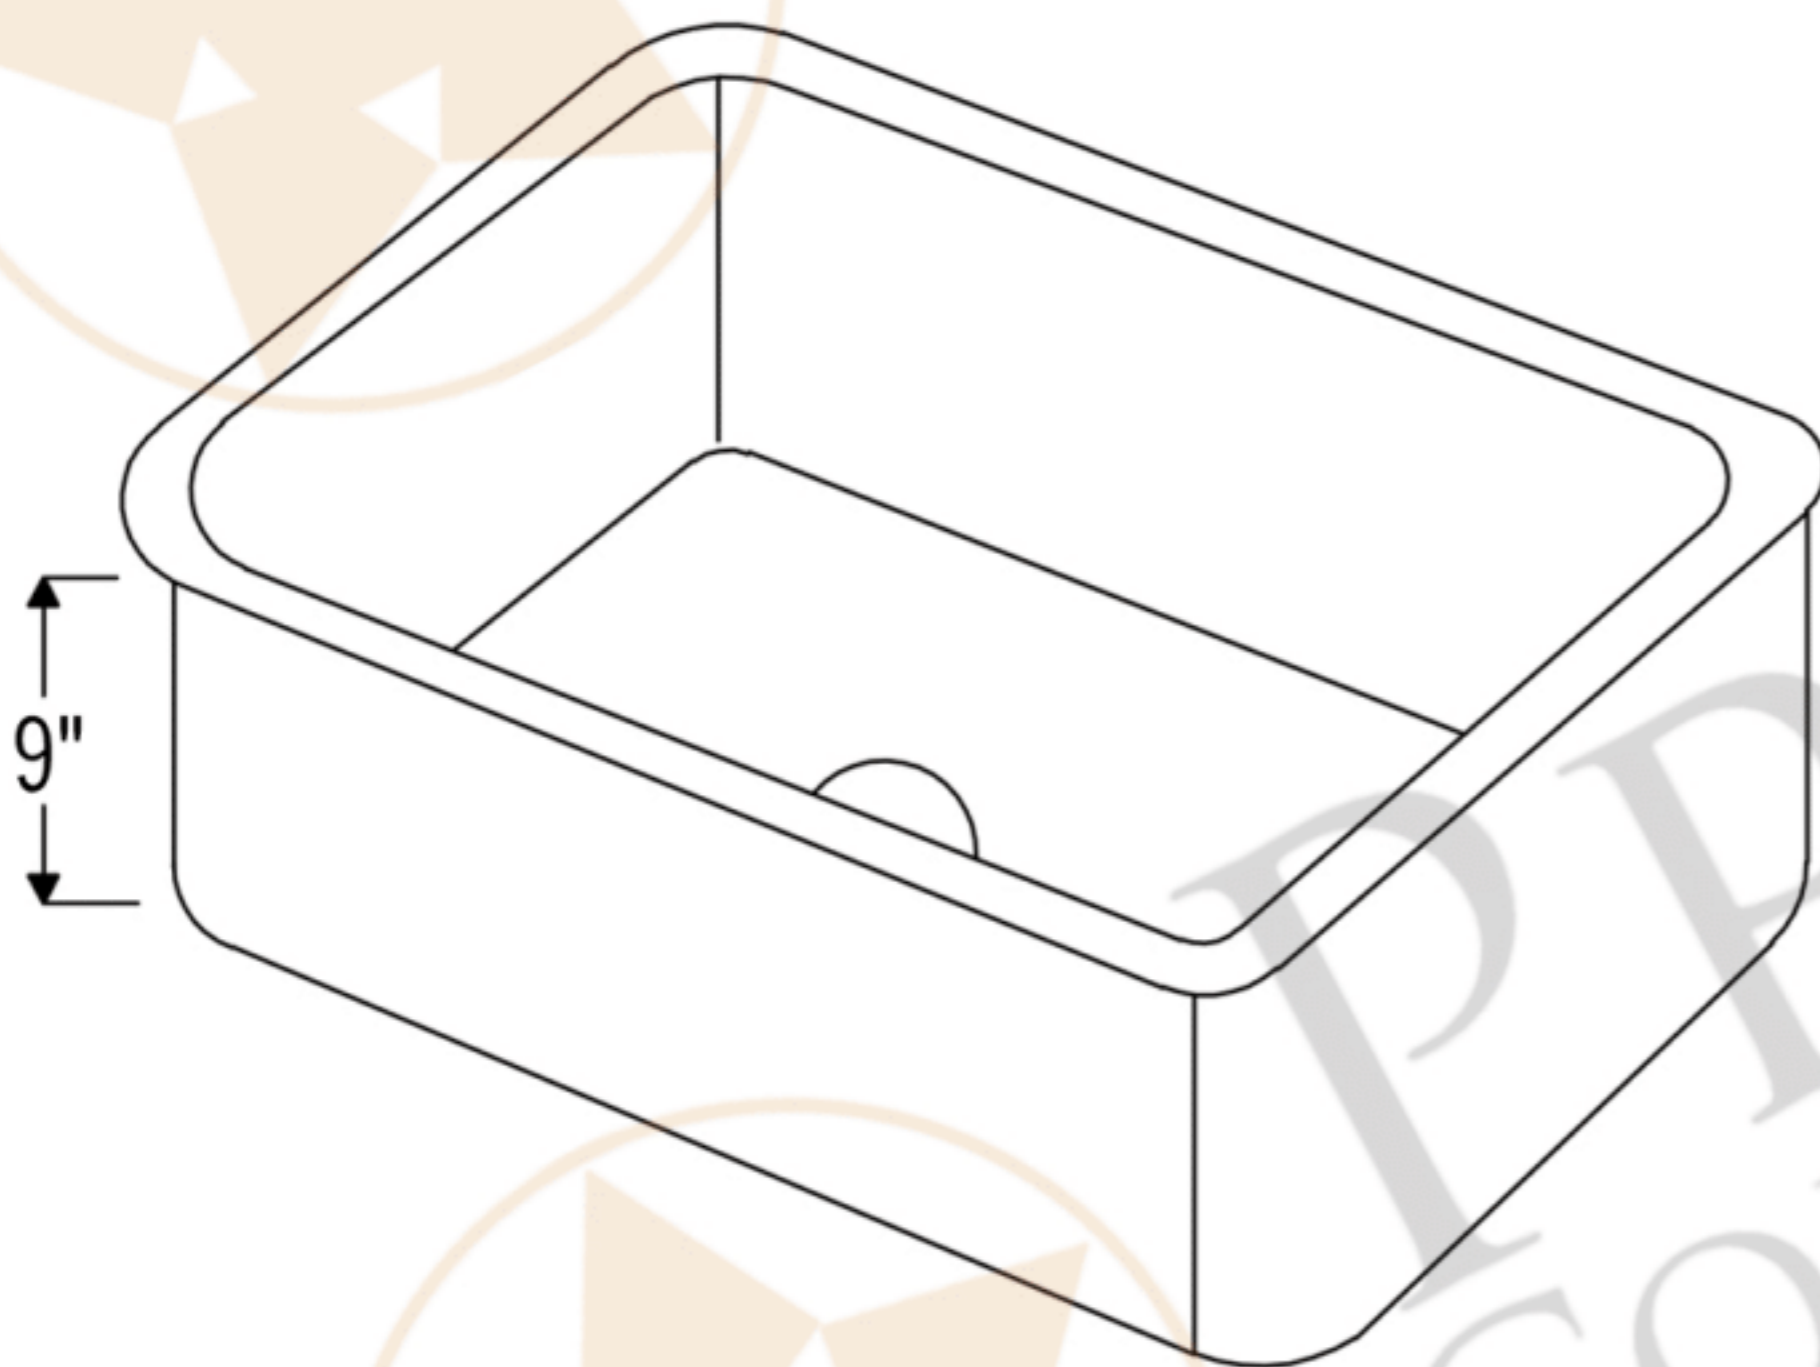

PREMIER
COPPER PRODUCTS

MODEL NUMBER: KSDB30199

- * Description: 30" Hammered Copper Kitchen Single Basin Sink
- * Outer Dimension: 30" x 19" x 9"
- * Inner Dimension: 28" x 17" x 9"
- * Rim: 1"
- * Drain Opening: 3.5"
- * Finish: Oil Rubbed Bronze

CODE/STANDARD COMPLIANCE

* IAPMO/cUPC LISTED

* ORB: Oil Rubbed Bronze

THIS PRODUCT IS HAND CRAFTED, SMALL VARIANCES IN COLOR AND SIZE MAY OCCUR.
DO NOT MAKE ANY INSTALLATION CUTS UNTIL YOU RECEIVE YOUR ITEM(S).