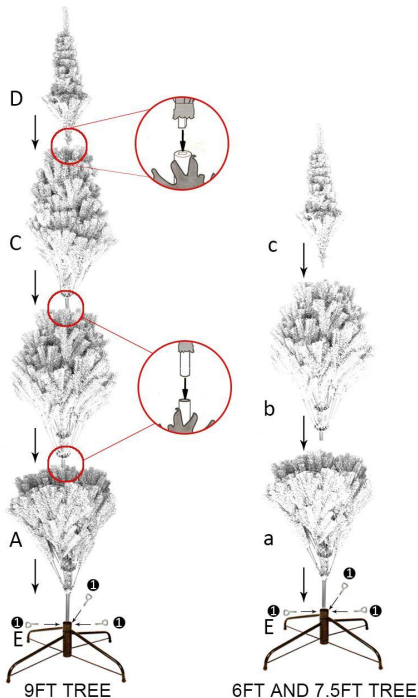

INSTRUCTIONON MANUAL

PRODUCT ASSEMBLY

NOTE:A few PVC leaves will be dropped on the tree when you are absembling it. This is a normal phenomenon,and don's t affect the use of tree.

Spread out the branches of the tree and rearrange them to your preference.

CAUTION

- Firmly secure all screws before use.
- Product is intended for indoor use only.
- Do not place this tree in a wet location.
- This seasonal product is not intended for permanent installation or use.
- Do not use or store this item in the proximity of open flame,flammable/combustible chemicals,or other strong heat sources.
- If any parts are missing,broken,damaged,or worn,stop using this item until repairs are made and/or factory replacement parts are installed.
- Do not use this item in a way that is inconsistent with the manufacturer's instructions as this could void the product warranty.