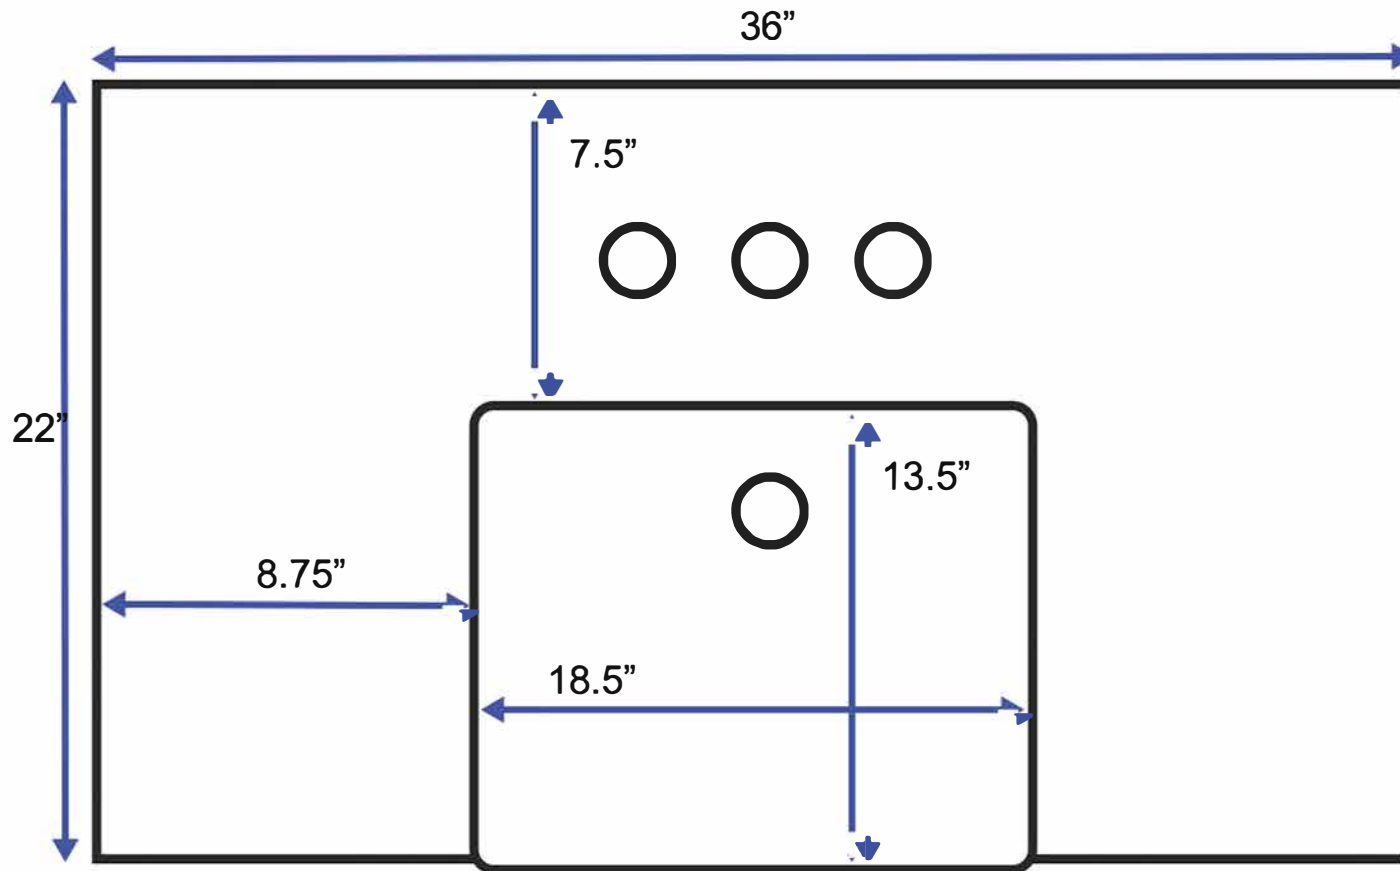

36-inch Vanity (Top View)

All measurements are approximate and rounded to the nearest quarter inch.
Please allow for a slight margin of error.