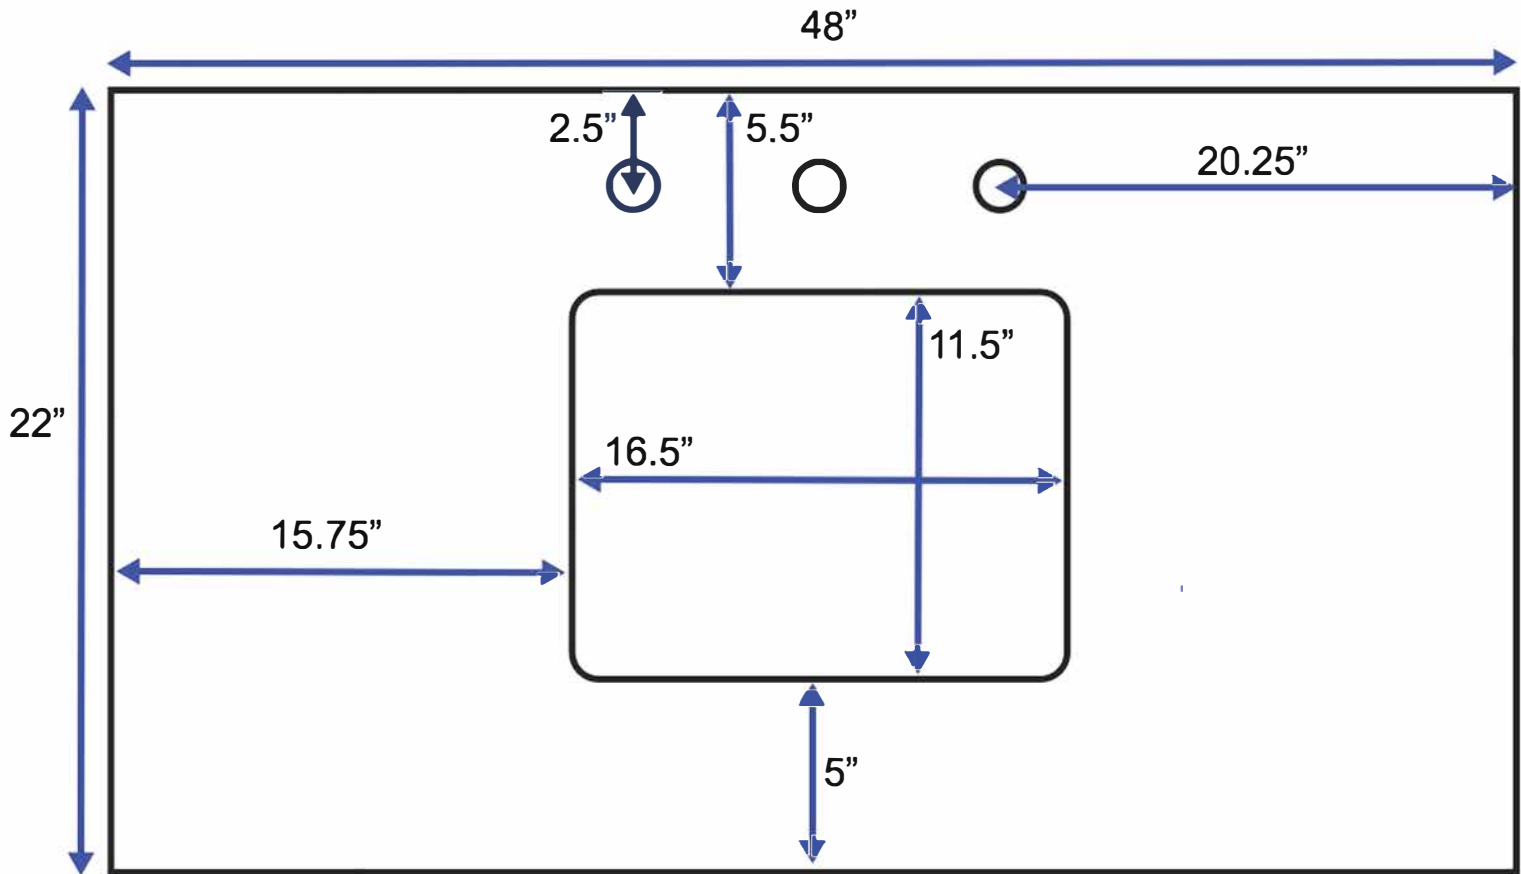

48-inch Bath Vanity (Top View)

All measurements are approximate and rounded to the nearest quarter inch.
Please allow for a slight margin of error.