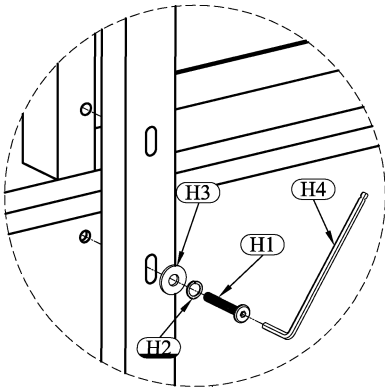

ASSEMBLY INSTRUCTIONS

NO.	Parts List	Q' TY
A	Dresser	1
B	Mirror frame	1
C	Support bar	2

NO.	Hardware List			Q' TY
H1		Ø6 x 45mm	Allen Head Bolt	8
H2		Ø9 x Ø13mm	Lock Washer	8
H3		Ø8 x Ø20mm	Flat Washer	8
H4		4 x 110mm	Allen Key	1

STEP 1

STEP 2

FINISH