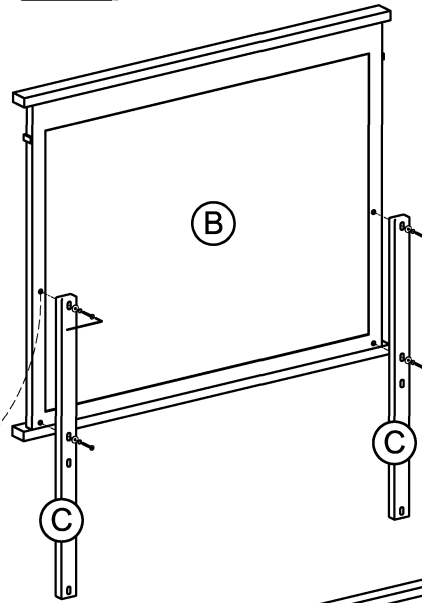

# ASSEMBLY INSTRUCTIONS

NO.	Parts List	Q' TY
A	 Dresser	1
B	 Mirror frame	1
C	 Support bar	2

NO.	Hardware List			Q' TY
H1		Ø6 x 45mm	Allen Head Bolt	8
H2		Ø9 x Ø13mm	Lock Washer	8
H3		Ø8 x Ø20mm	Flat Washer	8
H4		4 x 110mm	Allen Key	1

## STEP 1