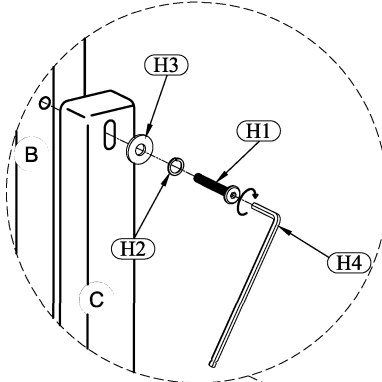

# ASSEMBLY INSTRUCTIONS

NO.	Parts List	Q' TY
A	 Dresser	1
B	 Mirror frame	1
C	 Support bar	2

NO.	Hardware List			Q' TY
H1		Ø6 x 45mm	Allen Head Bolt	8
H2		Ø9 x Ø13mm	Lock Washer	8
H3		Ø8 x Ø20mm	Flat Washer	8
H4		4 x 110mm	Allen Key	1

## STEP 1

## STEP 2