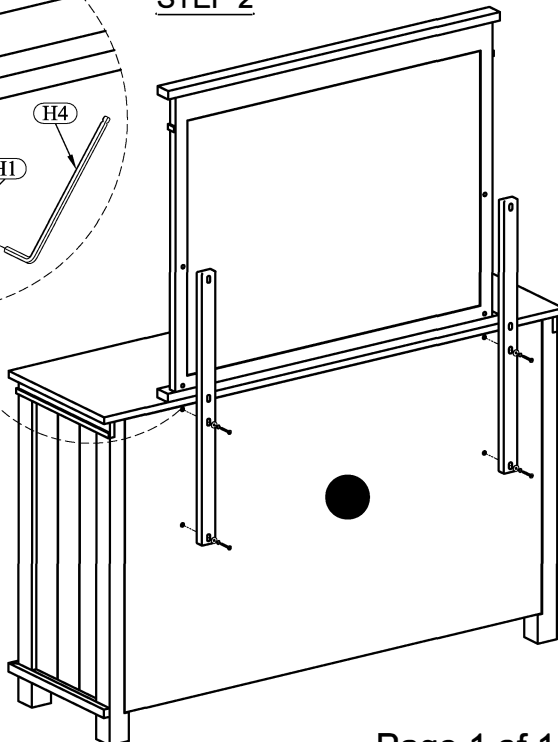

ASSEMBLY INSTRUCTIONS

NO.	Parts List	Q' TY
A	Dresser	1
B	Mirror frame	1
C	Support bar	2

NO.	Hardware List			Q' TY
H1		Ø6 x 45mm	Allen Head Bolt	8
H2		Ø9 x Ø13mm	Lock Washer	8
H3		Ø8 x Ø20mm	Flat Washer	8
H4		4 x 110mm	Allen Key	1

STEP 1

STEP 2

FINISH