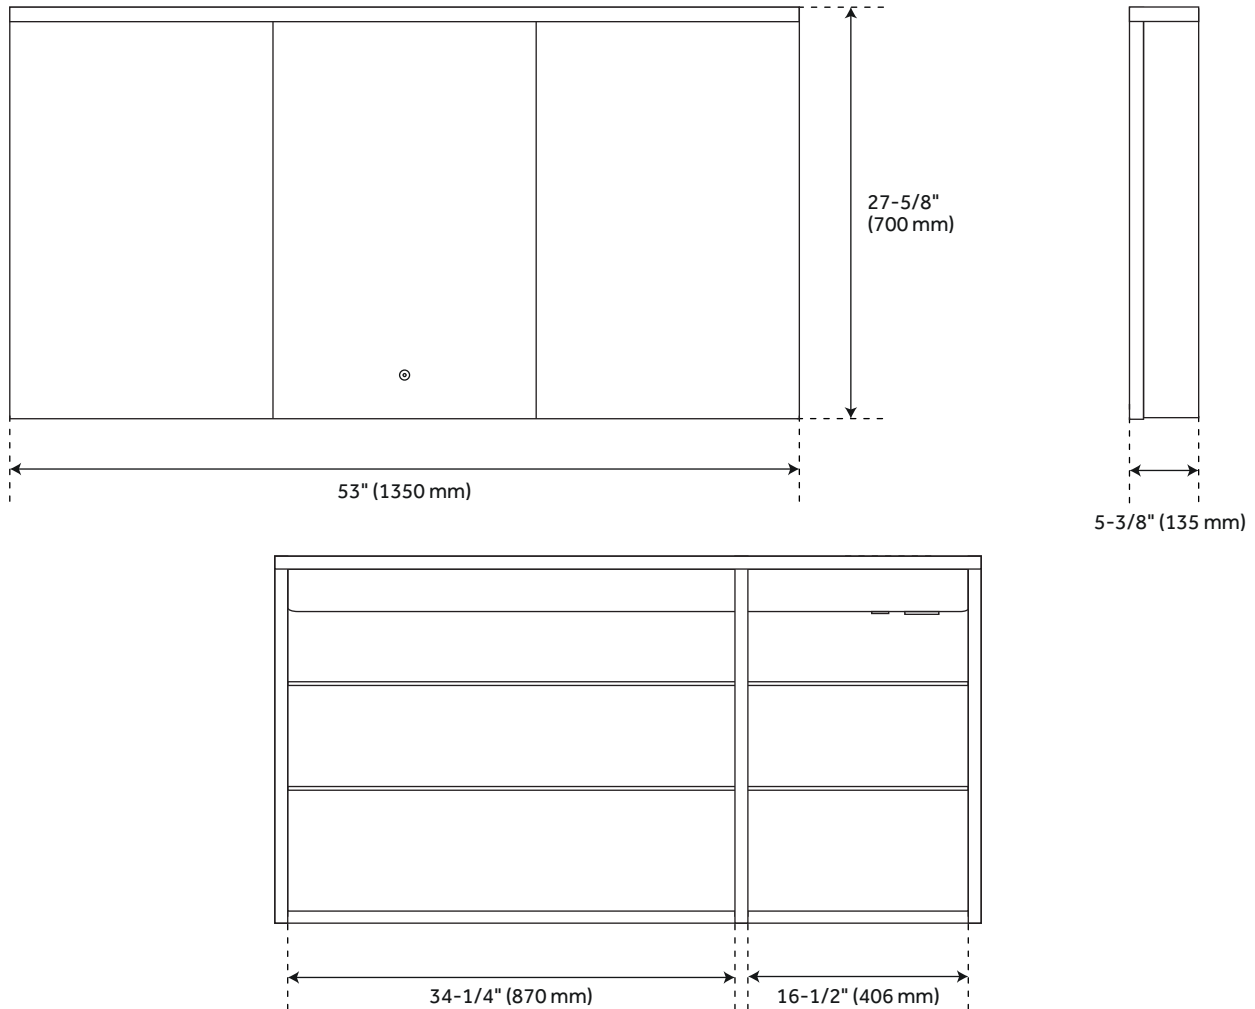

20" MEDICINE CABINET	PAGE 2
35" MEDICINE CABINET	PAGE 3
53" MEDICINE CABINET	PAGE 4

REVISED 02/04/2021

20" PALLAS

LIGHTED MIRROR CABINET WITH TUNABLE LED AND ELECTRICAL OUTLET

SKU: 950613

FEATURES

- Width: 19-3/4"
- Height: 27-5/8"
- Depth: 5-3/8"
- Horizontal Mounting Centers:
7-1/8" (2x)
- Adjustable Color Temp
3000K-6400K, 1699 Lumens

PRODUCT IMAGE

All dimensions and specifications are nominal and may vary. Use actual products for accuracy in critical situations.

PAGE 2

35" PALLAS

LIGHTED MEDICINE CABINET WITH TUNABLE LED AND ELECTRICAL OUTLET

SKU: 950613

FEATURES

- Width: 35-1/2"
- Height: 27-5/8"
- Depth: 5-3/8"
- Horizontal Mounting Centers:
9" (3x)
- Adjustable Color Temp
3000K-6400K, 2057 Lumens

PRODUCT IMAGE

All dimensions and specifications are nominal and may vary. Use actual products for accuracy in critical situations.

PAGE 3

53" PALLAS

LIGHTED MEDICINE CABINET WITH TUNABLE LED AND ELECTRICAL OUTLET

SKU: 950613

FEATURES

- Width: 53"
- Height: 27-5/8"
- Depth: 5-3/8"
- Horizontal Mounting Centers:
11" (3x)
- Adjustable Color Temp
3000K-6400K, 2459 Lumens