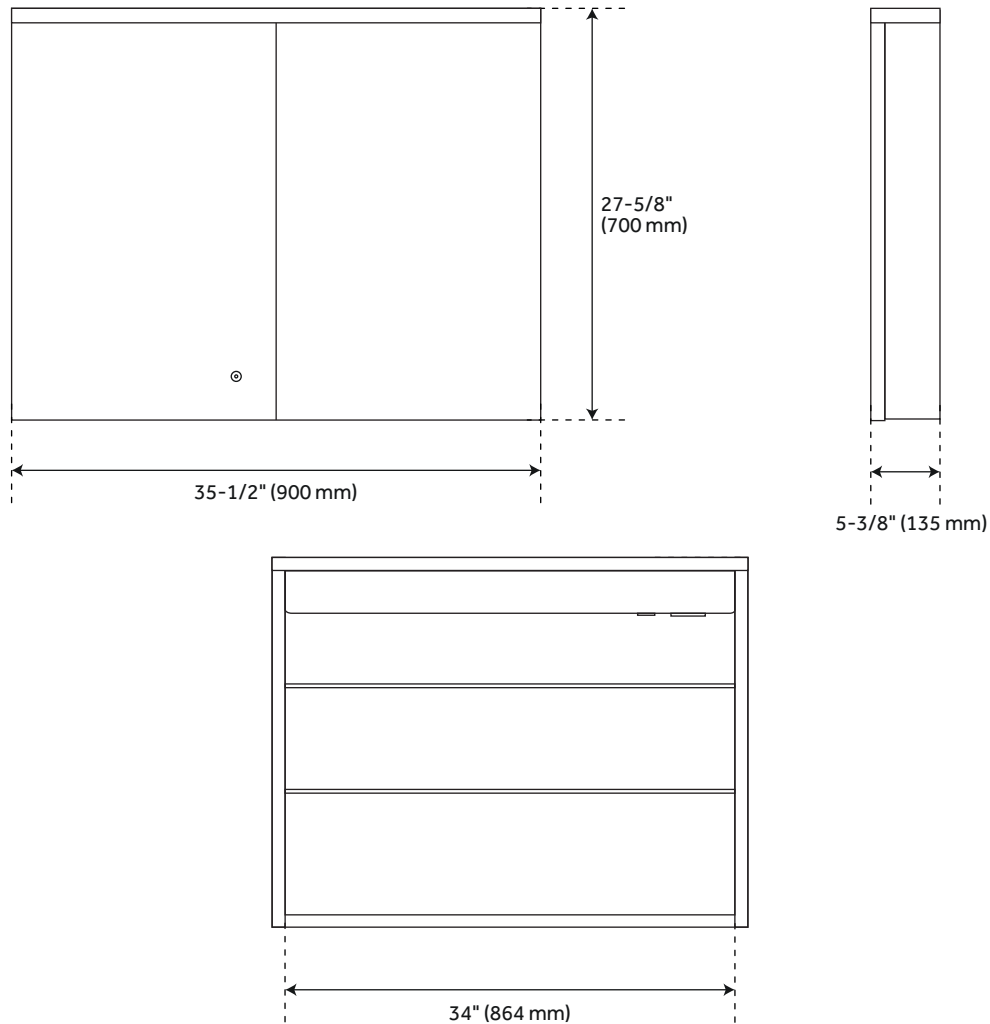

20" MEDICINE CABINET	PAGE 2
35" MEDICINE CABINET	PAGE 3
53" MEDICINE CABINET	PAGE 4

REVISED 02/04/2021

20" PALLAS

LIGHTED MIRROR CABINET WITH TUNABLE LED AND ELECTRICAL OUTLET

SKU: 950613

FEATURES

- Width: 19-3/4"
- Height: 27-5/8"
- Depth: 5-3/8"
- Horizontal Mounting Centers:
7-1/8" (2x)
- Adjustable Color Temp
3000K-6400K, 1699 Lumens

PRODUCT IMAGE

All dimensions and specifications are nominal and may vary. Use actual products for accuracy in critical situations.

PAGE 2

35" PALLAS

LIGHTED MEDICINE CABINET WITH TUNABLE LED AND ELECTRICAL OUTLET

SKU: 950613

FEATURES

- Width: 35-1/2"
- Height: 27-5/8"
- Depth: 5-3/8"
- Horizontal Mounting Centers:
9" (3x)
- Adjustable Color Temp
3000K-6400K, 2057 Lumens

PRODUCT IMAGE

All dimensions and specifications are nominal and may vary. Use actual products for accuracy in critical situations.

PAGE 3

53" PALLAS

LIGHTED MEDICINE CABINET WITH TUNABLE LED AND ELECTRICAL OUTLET

SKU: 950613

FEATURES

- Width: 53"
- Height: 27-5/8"
- Depth: 5-3/8"
- Horizontal Mounting Centers:
11" (3x)
- Adjustable Color Temp
3000K-6400K, 2459 Lumens