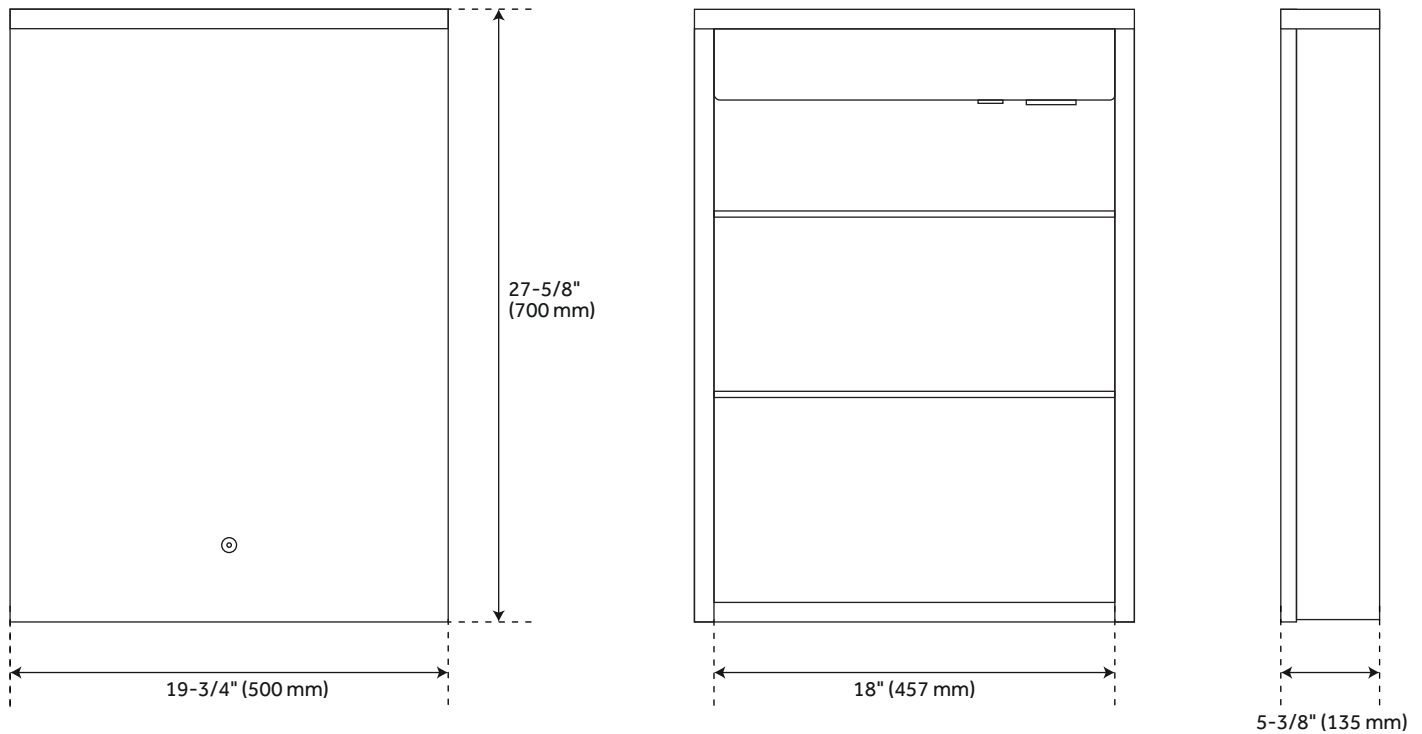

20" MEDICINE CABINET	PAGE 2
35" MEDICINE CABINET	PAGE 3
53" MEDICINE CABINET	PAGE 4

REVISED 02/04/2021

20" PALLAS

LIGHTED MIRROR CABINET WITH TUNABLE LED AND ELECTRICAL OUTLET

SKU: 950613

FEATURES

- Width: 19-3/4"
- Height: 27-5/8"
- Depth: 5-3/8"
- Horizontal Mounting Centers:
7-1/8" (2x)
- Adjustable Color Temp
3000K-6400K, 1699 Lumens

PRODUCT IMAGE

All dimensions and specifications are nominal and may vary. Use actual products for accuracy in critical situations.

PAGE 2

35" PALLAS

LIGHTED MEDICINE CABINET WITH TUNABLE LED AND ELECTRICAL OUTLET

SKU: 950613

FEATURES

- Width: 35-1/2"
- Height: 27-5/8"
- Depth: 5-3/8"
- Horizontal Mounting Centers:
9" (3x)
- Adjustable Color Temp
3000K-6400K, 2057 Lumens

PRODUCT IMAGE

All dimensions and specifications are nominal and may vary. Use actual products for accuracy in critical situations.

PAGE 3

53" PALLAS

LIGHTED MEDICINE CABINET WITH TUNABLE LED AND ELECTRICAL OUTLET

SKU: 950613

FEATURES

- Width: 53"
- Height: 27-5/8"
- Depth: 5-3/8"
- Horizontal Mounting Centers:
11" (3x)
- Adjustable Color Temp
3000K-6400K, 2459 Lumens