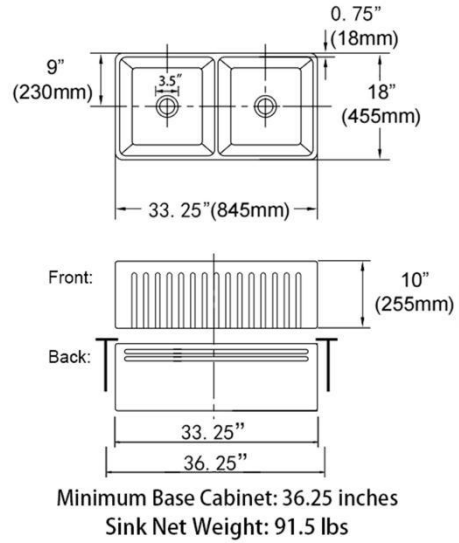

Sinber Kitchen Sink Introduction

KCS0003D-OL

KCS0003D-OL 33" L x 18" W Farmhouse Kitchen Sink with Basket Strainer			
Installation Type	Vessel	Sink Shape	Rectangular
Primary Material	Ceramic	Finish	White
Natural Variation Type	No Natural Variation	Basin	18" W x 33" L x 10" D
Overall	33.27" L x 17.91" W x 10.04"H	Overall Product Weight	91.5 lb.
Number of Faucet Holes	0	Drain Placement	Center
Number of Basins	2	Basin Split	50/50
cUPC Certificates	Yes	Short Height Divider	Yes
Installation Required	Yes	Warranty	Lifetime Limited
Package Includes: Sink, mounting hardware and cut-out template.			